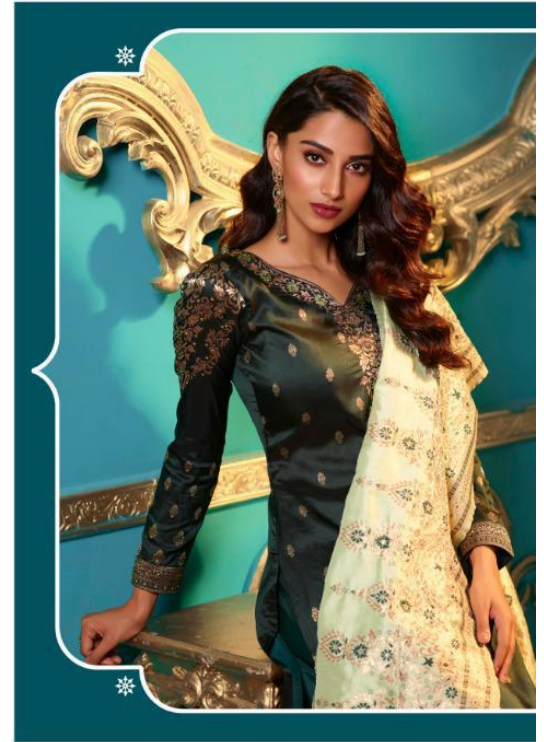

Seher

17304

Seher

SILK JACQUARD TOP DUPPTA

34
zubeda[®]

essence to be seen

zubeda
DESIGNED TO BE WORN

Beauty blast
Live life as often as you can
and never dream again

17306

17307

SEHER

RATE:1465/-

TOP

SILK JACQUARD WITH DIAMOND WORK

DUPATTA

PURE BANARASI SILK JACQUARD

BOTTOM & INNER

HEAVY SANTOON

Design No.	Product Name	Rate
17301 to 17307	SEHER	1465/-
Total Suits	Total Amount	Average
07	10255/-	1465/-

zubeda®
DESIGNER TO BE ADAP

Seher

SILK JACQUARD TOP DUPPTA

34
zubeda[®]