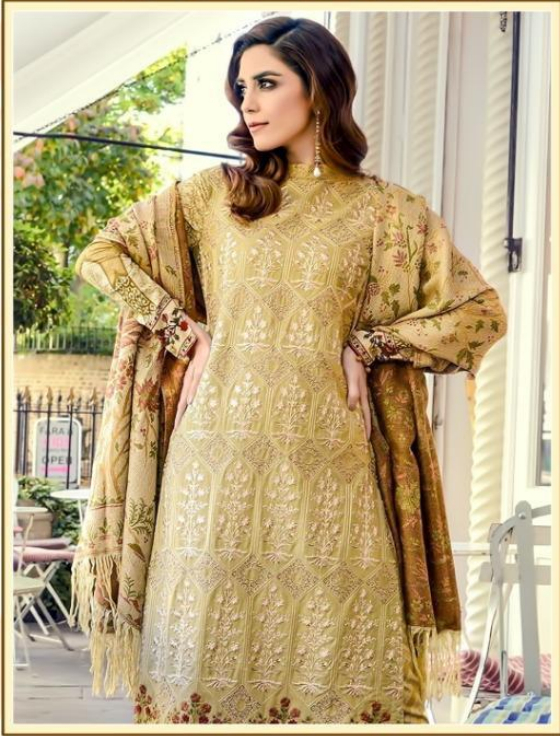

1645

MARIYA.B.
Lawn Collection
Vol-3