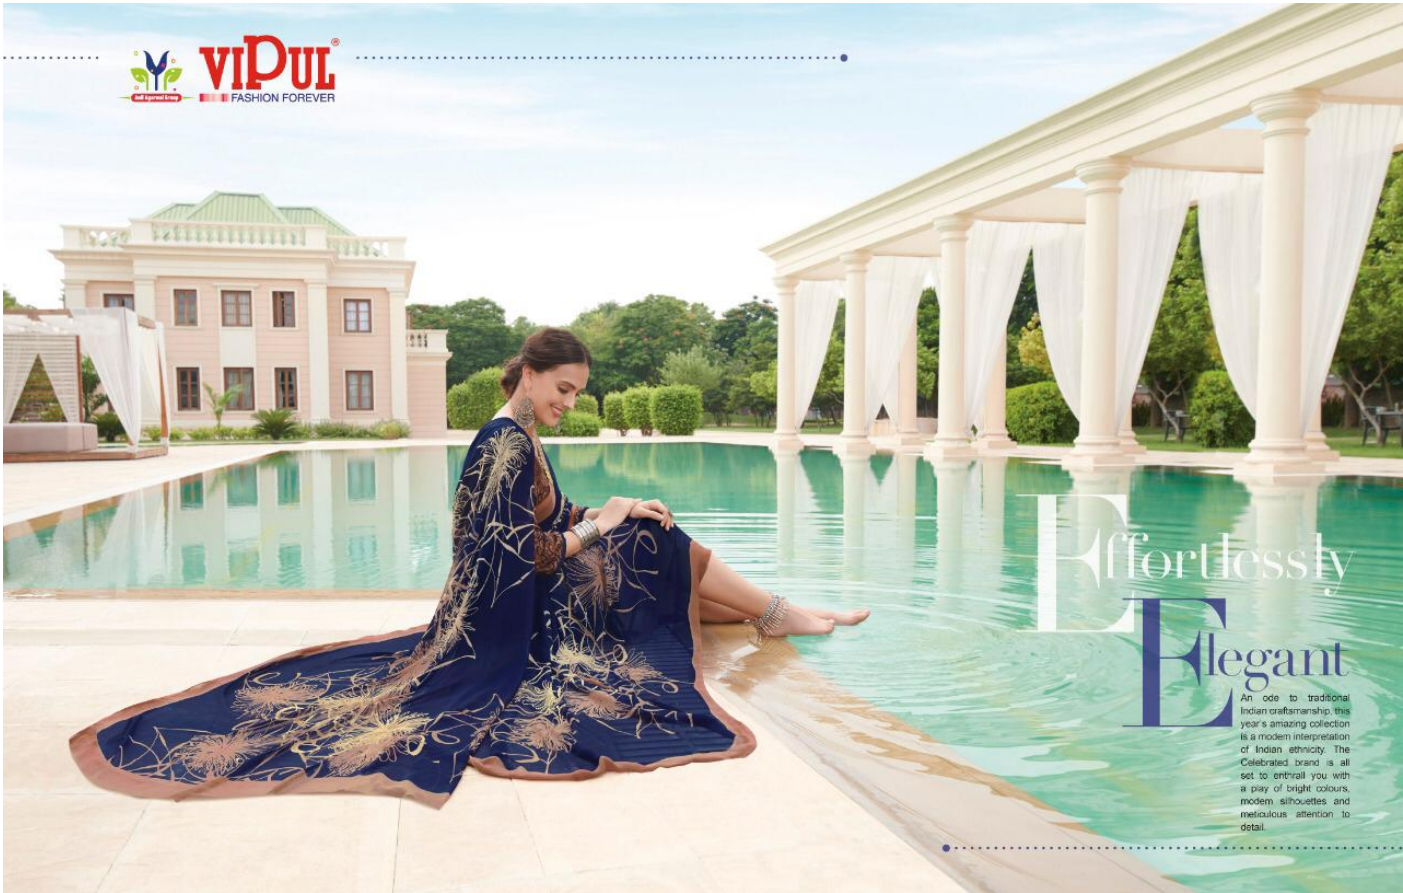

Effortlessly Elegant