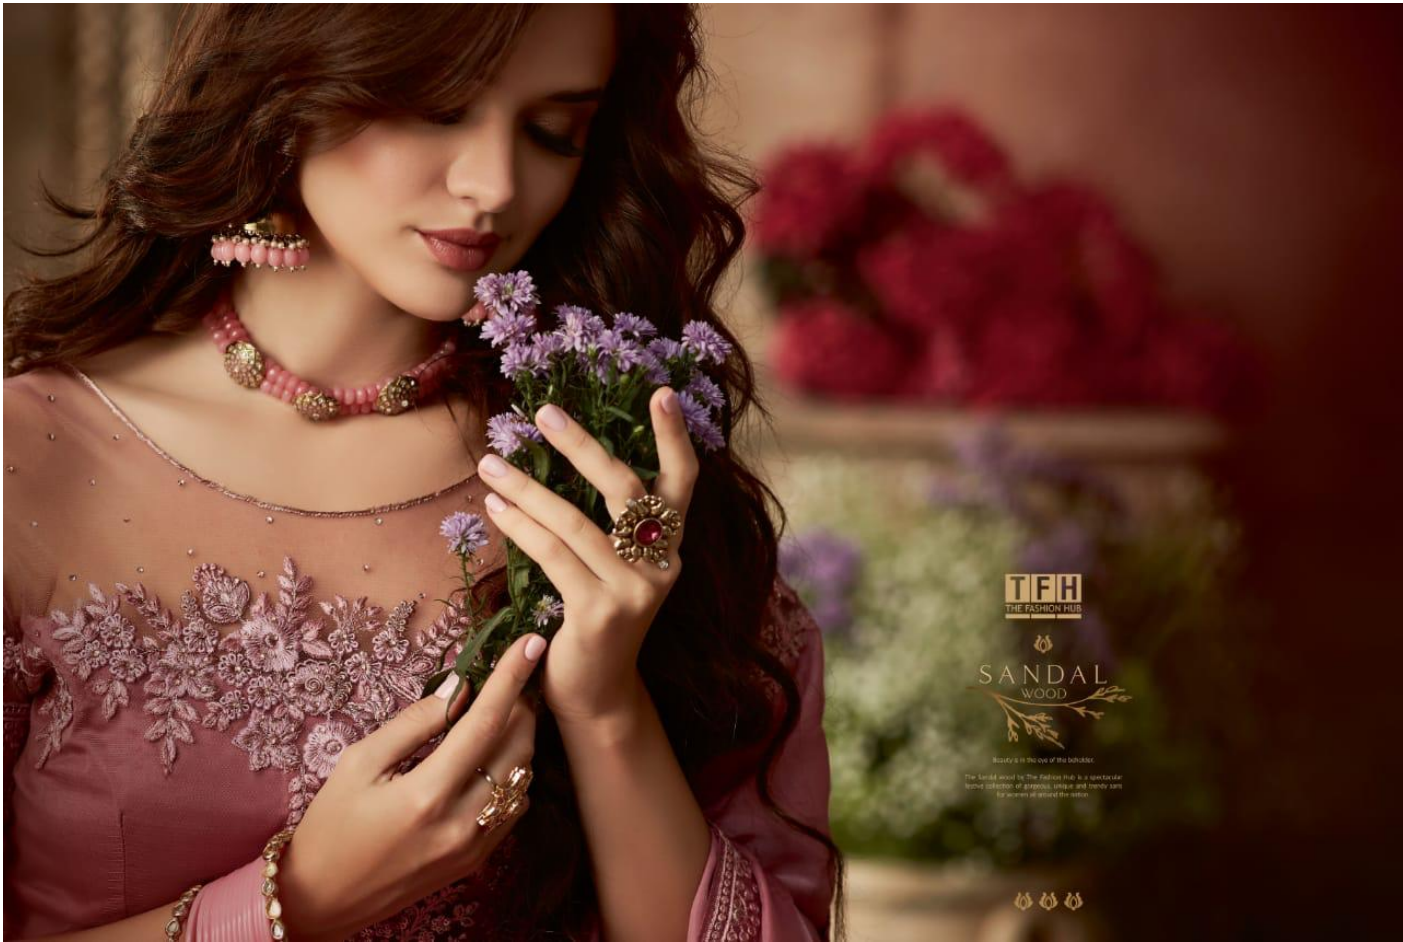

THE
FASHION HUB

SANDAL
WOOD