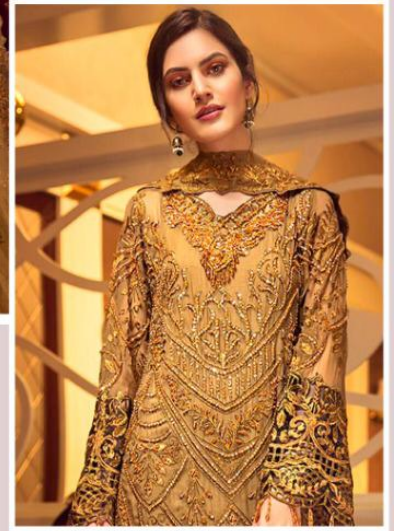

Charizma
DESIGNER
MARYAM N MARIA
BRIDAL COLLECTION
D.No. 17001