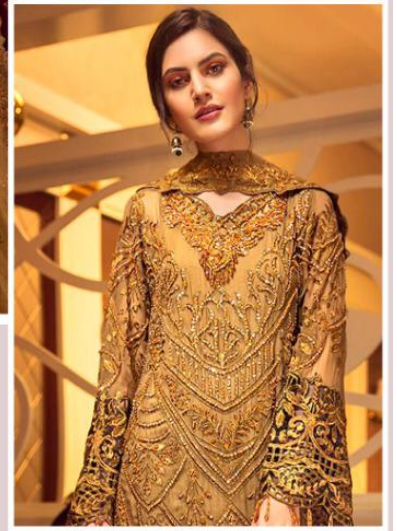

Charizma
DESIGNER
MARYAM N MARIA
BRIDAL COLLECTION
D.No. 17001