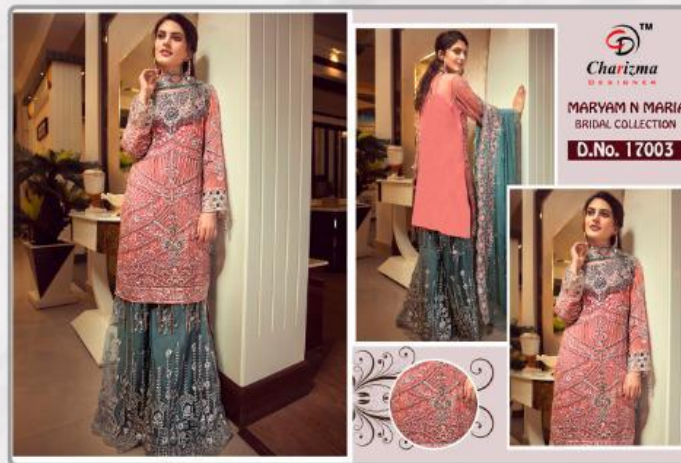

D.No. 17003

MARYAM N MARIA
BRIDAL COLLECTION