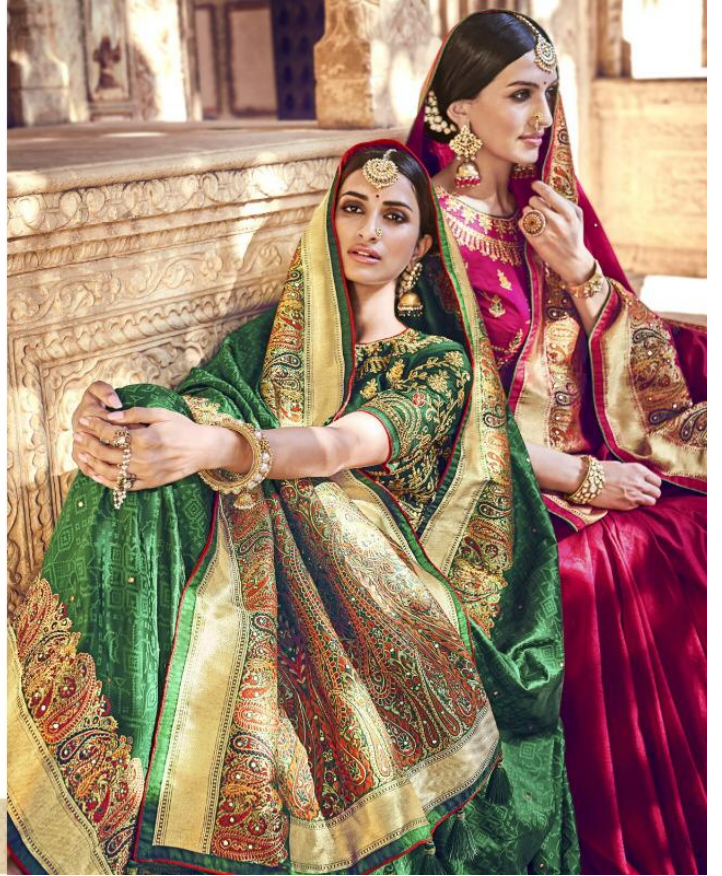

an expression of woman™

M. N. Sarees

Maganlal Nathubhai & sons

5205

5204

an expression of woman™

M. N. Sarees

Magankal Nathubhai & sons

5207

M. S. Channer

5207

5206

MN-RESHAM DHAGA 2

DESIGN NO	DESCRIPTION	2-BLOUSE'S	PRICE
5201	BANARAS PURE SILK SAREE	ONE PLAIN/ONE HEAVY WORK	5525
5202	BANARAS PURE SILK SAREE	ONE PLAIN/ONE HEAVY WORK	5265
5203	BANARAS PURE SILK SAREE	ONE PLAIN/ONE HEAVY WORK	4935
5204	BANARAS PURE SILK SAREE	ONE PLAIN/ONE HEAVY WORK	5265
5205	BANARAS PURE SILK SAREE	ONE PLAIN/ONE HEAVY WORK	5265
5206	BANARAS PURE SILK SAREE	ONE PLAIN/ONE HEAVY WORK	5265
5207	BANARAS PURE SILK SAREE	ONE PLAIN/ONE HEAVY WORK	4935
5208	BANARAS PURE SILK SAREE	ONE PLAIN/ONE HEAVY WORK	5265
5209	BANARAS PURE SILK SAREE	ONE PLAIN/ONE HEAVY WORK	5265
5210	BANARAS PURE SILK SAREE	ONE PLAIN/ONE HEAVY WORK	5525
		TOTAL	52510/-
5% GST EXTRA ON ABOVE RATE			