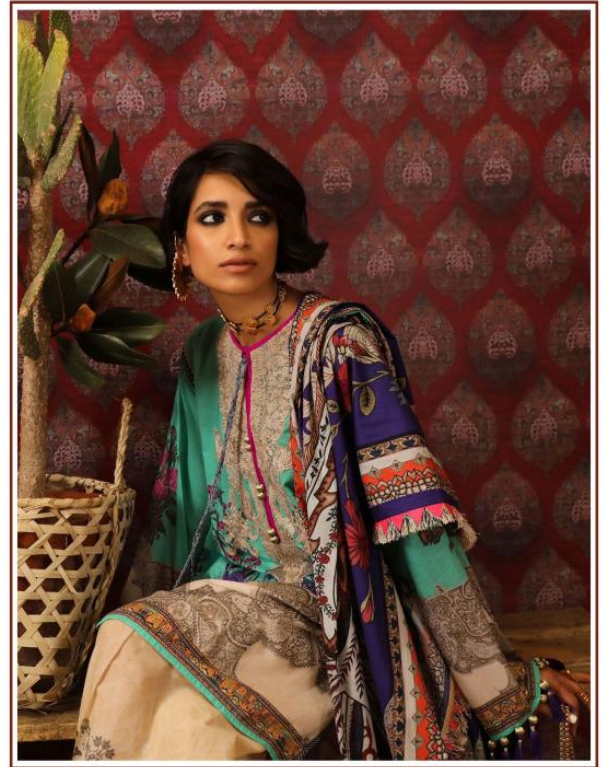

KAARA
SUITS