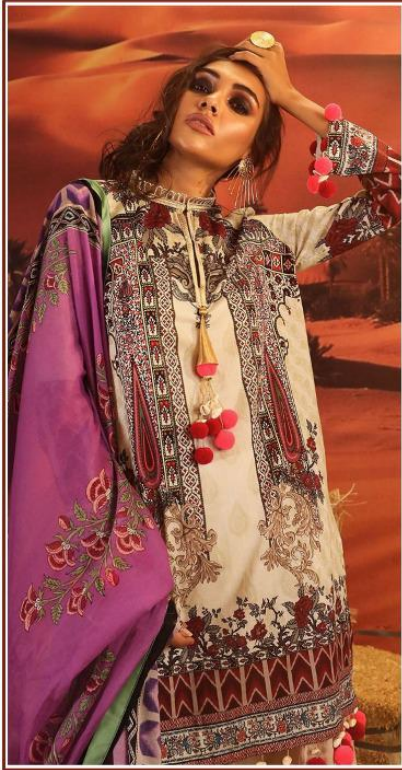

SANA SAFINAZ
Winter collection

KAARA
LAKHNAU

SANA SAFINA 7

Code:-4004

SANA SAFINAZ

Winter collection

D.NO	TOP	BOTTOM	DUPATTA
4001	Pashmina with embroidery	Pashmina	Sholl print
4002	Pashmina with embroidery	Pashmina	Sholl print
4003	Pashmina with embroidery	Pashmina With Print	Sholl print
4004	Pashmina with embroidery	Pashmina	Sholl print
4005	Pashmina with embroidery	Pashmina With Print	Sholl print
4006	Pashmina with embroidery	Pashmina With Print	Sholl print