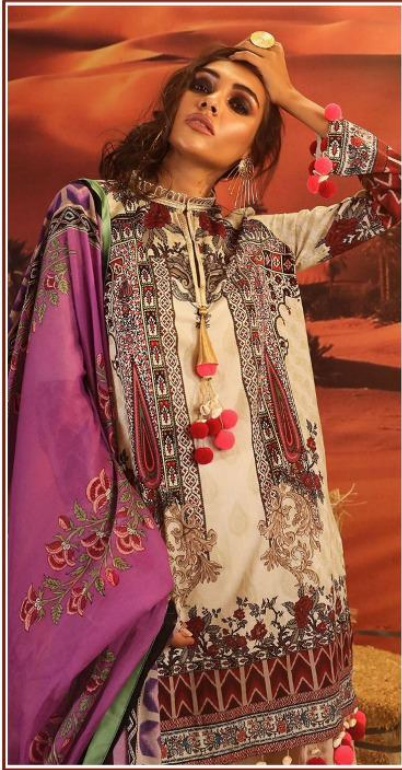

SANA SAFINAZ

Winter collection

Code:-4001

SANA SAFINAZ

Winter collection

Code:-4004

# SANA SAFINAZ

Winter collection

D.NO	TOP	BOTTOM	DUPATTA
4001	Pashmina with embroidery	Pashmina	Sholl print
4002	Pashmina with embroidery	Pashmina	Sholl print
4003	Pashmina with embroidery	Pashmina With Print	Sholl print
4004	Pashmina with embroidery	Pashmina	Sholl print
4005	Pashmina with embroidery	Pashmina With Print	Sholl print
4006	Pashmina with embroidery	Pashmina With Print	Sholl print