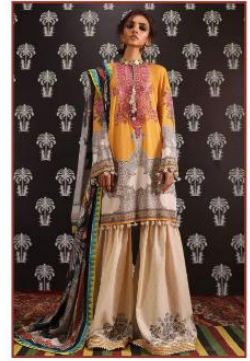

Code:-4005