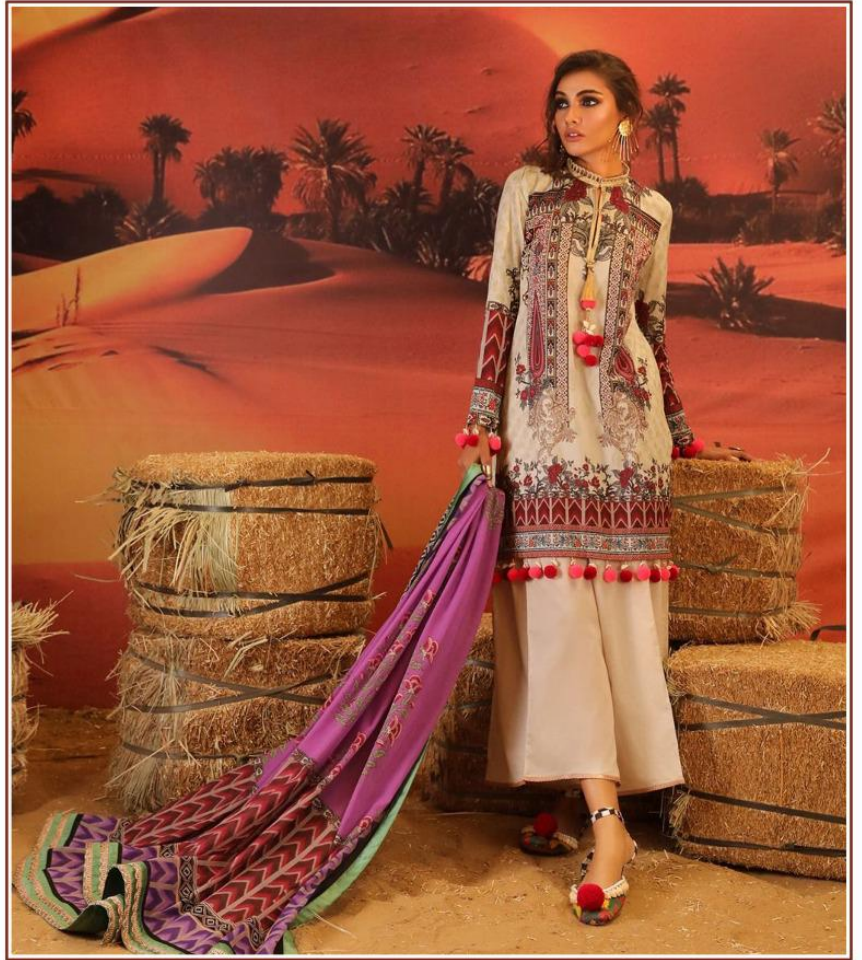

SANA SAFINAZ

Winter collection

Code:-4001

SANA SAFINAZ

Winter collection

Code:-4004

# SANA SAFINAZ

Winter collection

D.NO	TOP	BOTTOM	DUPATTA
4001	Pashmina with embroidery	Pashmina	Sholl print
4002	Pashmina with embroidery	Pashmina	Sholl print
4003	Pashmina with embroidery	Pashmina With Print	Sholl print
4004	Pashmina with embroidery	Pashmina	Sholl print
4005	Pashmina with embroidery	Pashmina With Print	Sholl print
4006	Pashmina with embroidery	Pashmina With Print	Sholl print