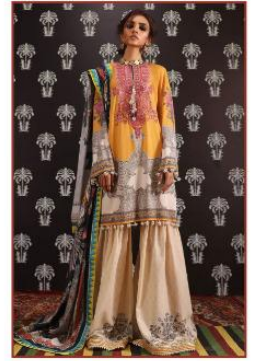

SANA SAFINAZ
Winter collection

KAARA
LAKHNAU

SANA SAFINA 7

Code:-4004

SANA SAFINAZ

Winter collection

D.NO	TOP	BOTTOM	DUPATTA
4001	Pashmina with embroidery	Pashmina	Sholl print
4002	Pashmina with embroidery	Pashmina	Sholl print
4003	Pashmina with embroidery	Pashmina With Print	Sholl print
4004	Pashmina with embroidery	Pashmina	Sholl print
4005	Pashmina with embroidery	Pashmina With Print	Sholl print
4006	Pashmina with embroidery	Pashmina With Print	Sholl print

RATE: 650+ GST EXTRA

SANA SAFINAZ
Winter collection

Code:-4001

Code:-4002

Code:-4004

Code:-4005

Code:-4003

Code:-4006