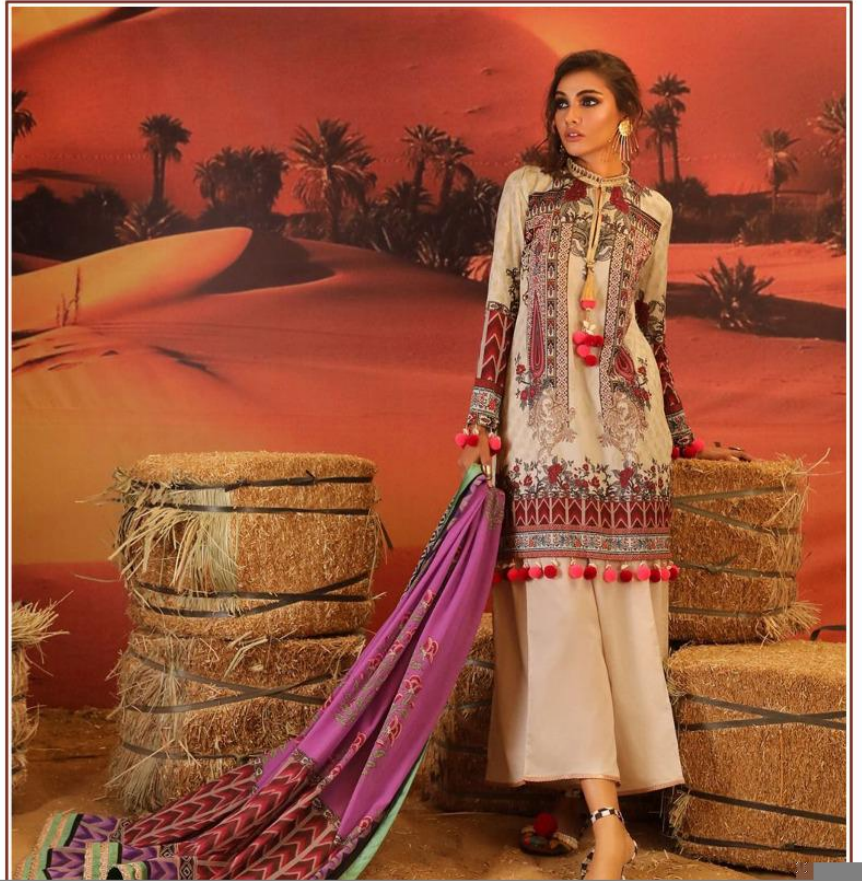

SANA SAFINAZ
Winter collection

KAARA
LAKHNAU

SANA SAFINA 7

Code:-4004

SANA SAFINAZ

Winter collection

D.NO	TOP	BOTTOM	DUPATTA
4001	Pashmina with embroidery	Pashmina	Sholl print
4002	Pashmina with embroidery	Pashmina	Sholl print
4003	Pashmina with embroidery	Pashmina With Print	Sholl print
4004	Pashmina with embroidery	Pashmina	Sholl print
4005	Pashmina with embroidery	Pashmina With Print	Sholl print
4006	Pashmina with embroidery	Pashmina With Print	Sholl print