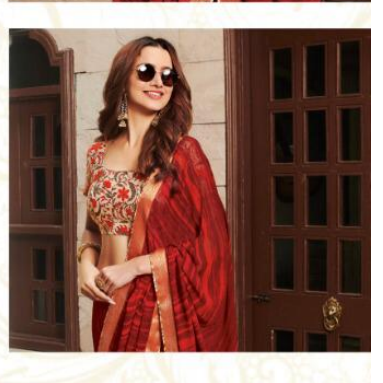

 **VIPUL**
FASHION FOREVER
TITANIUM SAPPHIRE

40520
CHAN CHAN

VIDUL
FASHION FOREVER
TITANIUM SAPPHIRE

VIDUL
FASHION FOREVER
TITANIUM SAPPHIRE

40507
PAL PAL

GLAM GIRL

VIDUL
FASHION FOREVER
TITANIUM SAPPHIRE

40505
PAL PAL

 **vidul**
FASHION FOREVER
TITANIUM SAPPHIRE

VIPOUL
FASHION FOREVER
TITANIUM SAPPHIRE

40502
PAL PAL

40500
PAL PAL

40501
CHAN CHAN

F
Fabulous
At
Every
A
Age

From vibrant palettes of new-age colour to intricate yet edgy style. From voluminous drapes to contemporary Indian Silhouettes, this season, the much-sought-after Amazing collection is designed for the modern women.