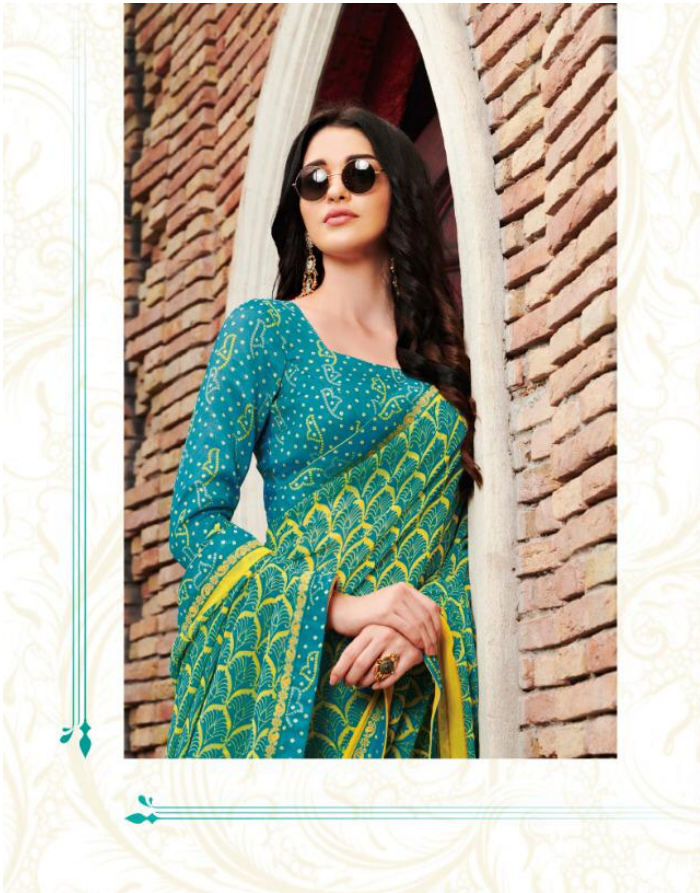

viDUL
FASHION FOREVER
TITANIUM SAPPHIRE

40514
PAL PAL