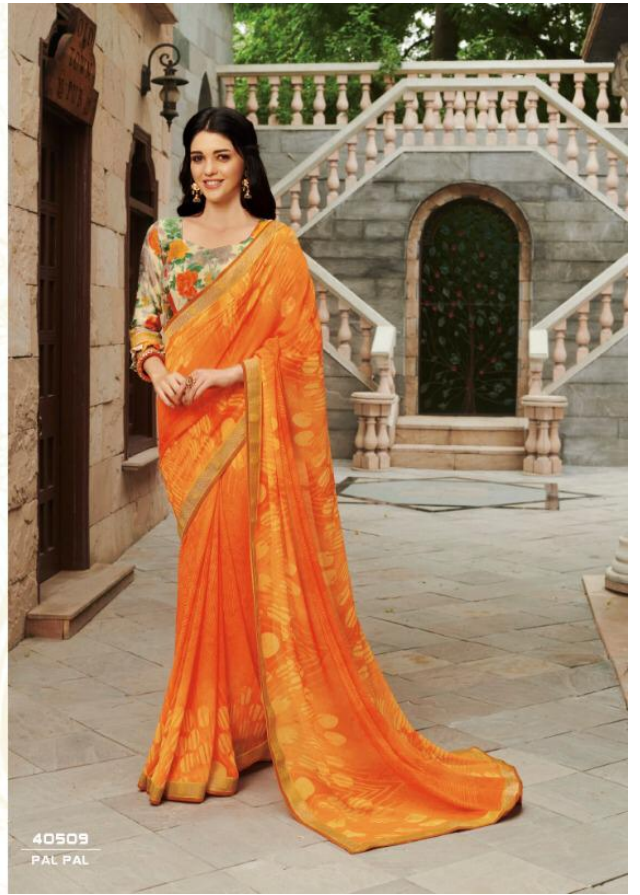

 **VIPUL**
FASHION FOREVER
TITANIUM SAPPHIRE

40520
CHAN CHAN

VIDUL
FASHION FOREVER
TITANIUM SAPPHIRE

VIDUL
FASHION FOREVER
TITANIUM SAPPHIRE

40507
PAL PAL

GLAM GIRL

VIDUL
FASHION FOREVER
TITANIUM SAPPHIRE

40505
PAL PAL

 **vidul**
FASHION FOREVER
TITANIUM SAPPHIRE

VIPOUL
FASHION FOREVER
TITANIUM SAPPHIRE

40502
PAL PAL

40500
PAL PAL

40501
CHAN CHAN

F
Fabulous
At
Every
A
Age

From vibrant palettes of new-age colour to intricate yet edgy style. From voluminous drapes to contemporary Indian Silhouettes, this season, the much-sought-after Amazing collection is designed for the modern women.