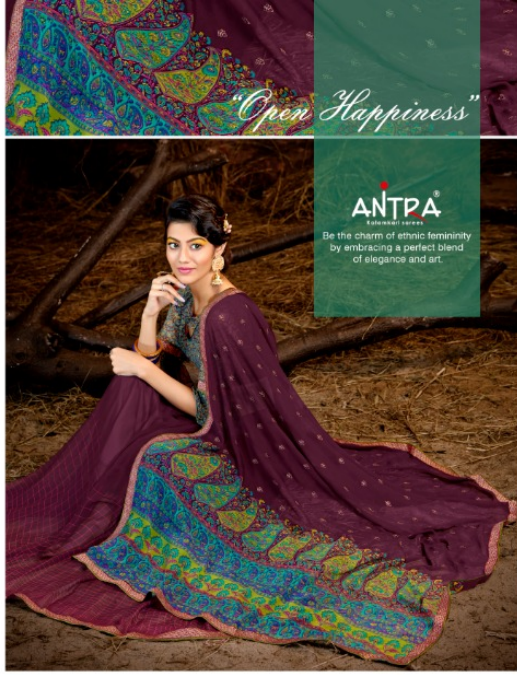

ANTRA[®]
Kalamkari sarees
An ISO 9001:2015 Company

ANTPA®

We are introducing the celestial stream of grace and majestic romance with the tint of all the shades of harmony.

64267

64261 64262 64263 64264 64265