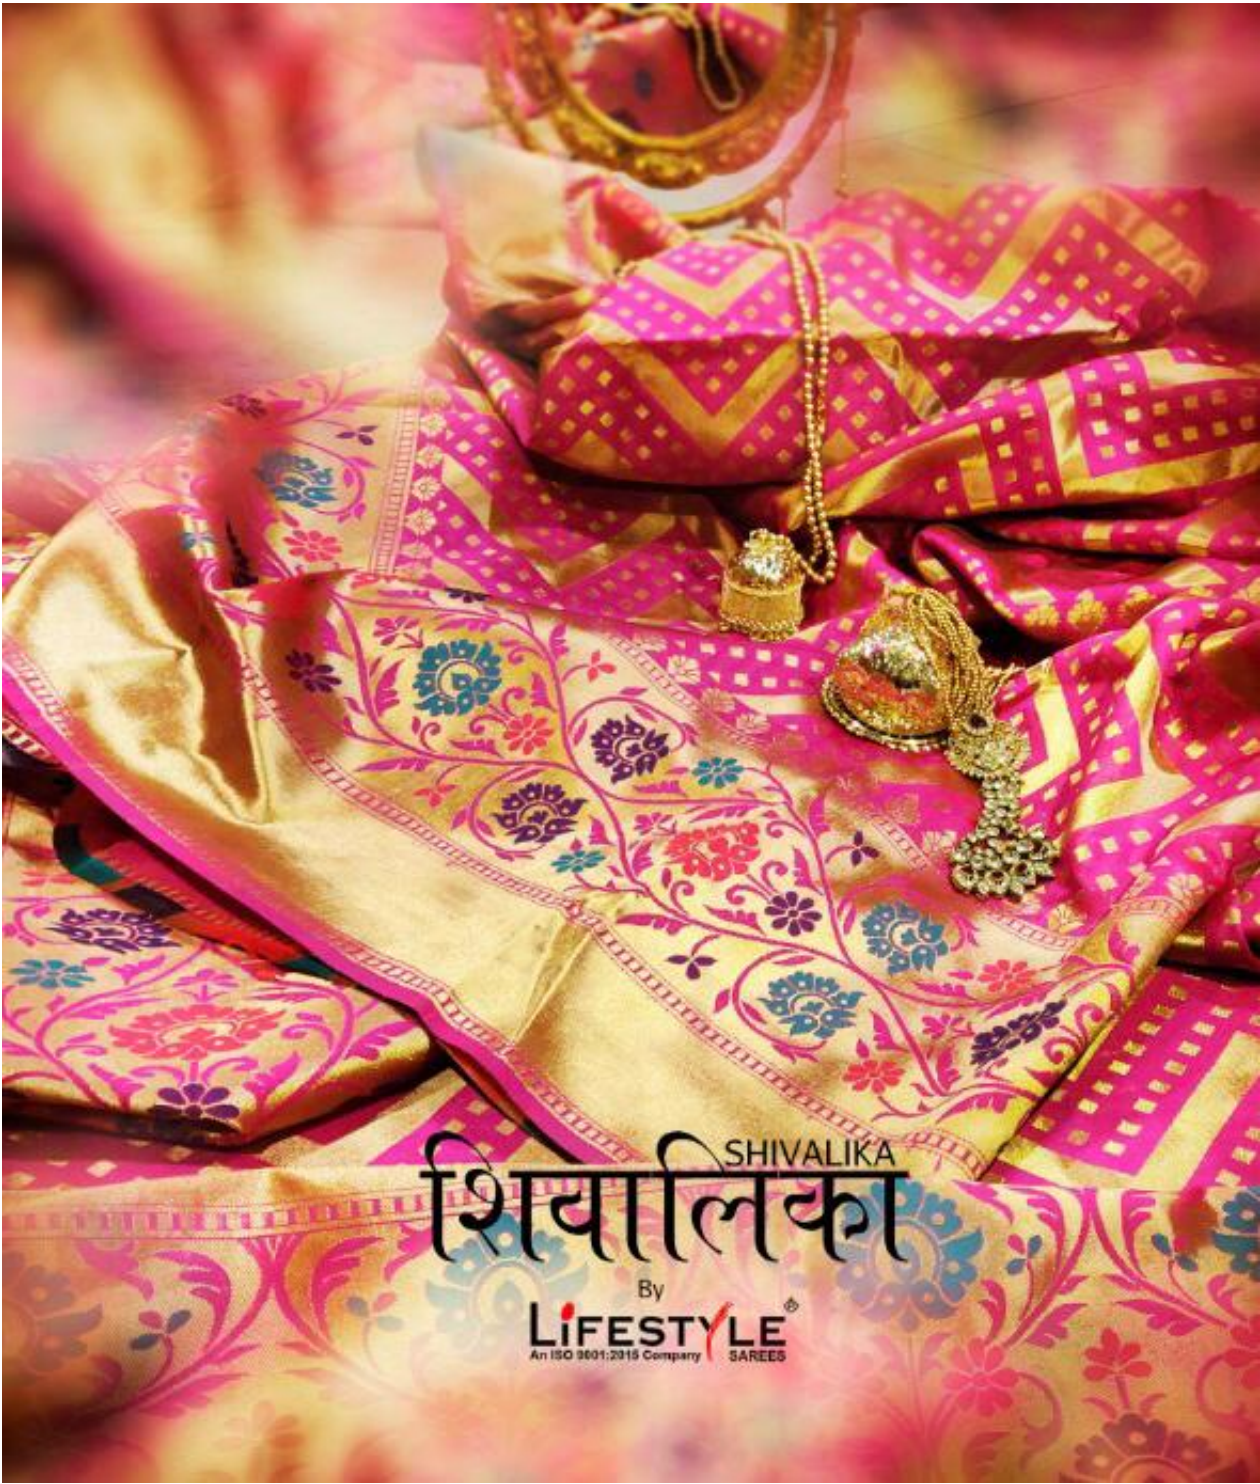

SHIVALIKA  
शिवालिका

By  
**LIFESTYLE**  
An ISO 9001:2015 Company SAREES

**LIFESTYLE**  
LIFE

Add an irresistible  
hint of glamour to  
your wardrobe with  
these festive essen-  
tials to take your  
charm to a level of  
sartorial elegance.  
Elevate the ele-  
ment of style to your  
feminine aura by  
wearing this beauti-  
fully crafted attire.