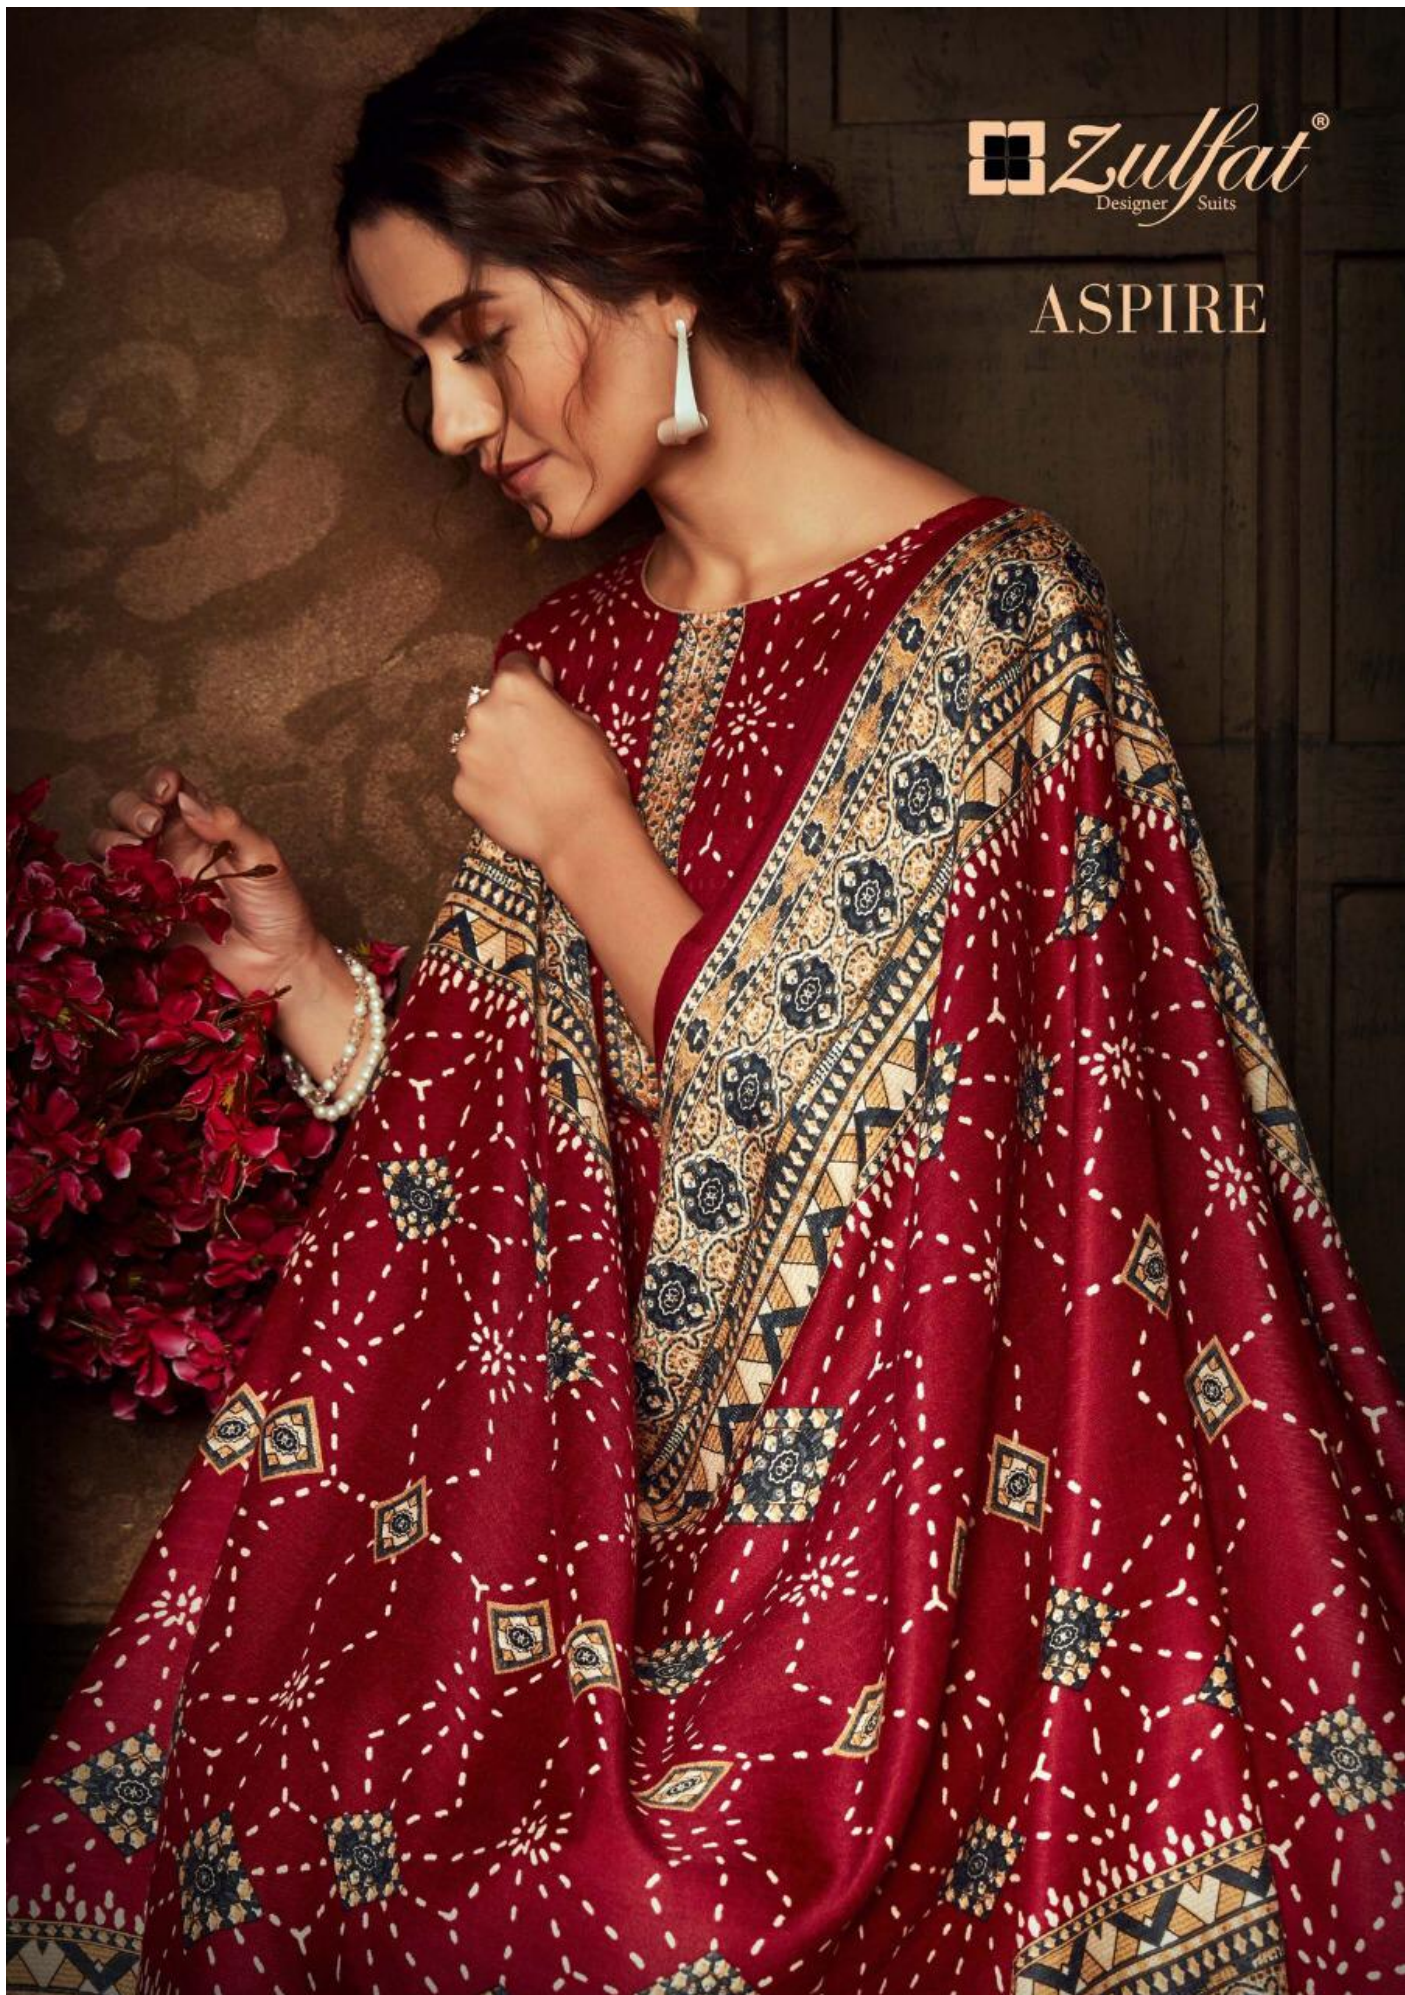

Zulfat®
Designer Suits

ASPIRE