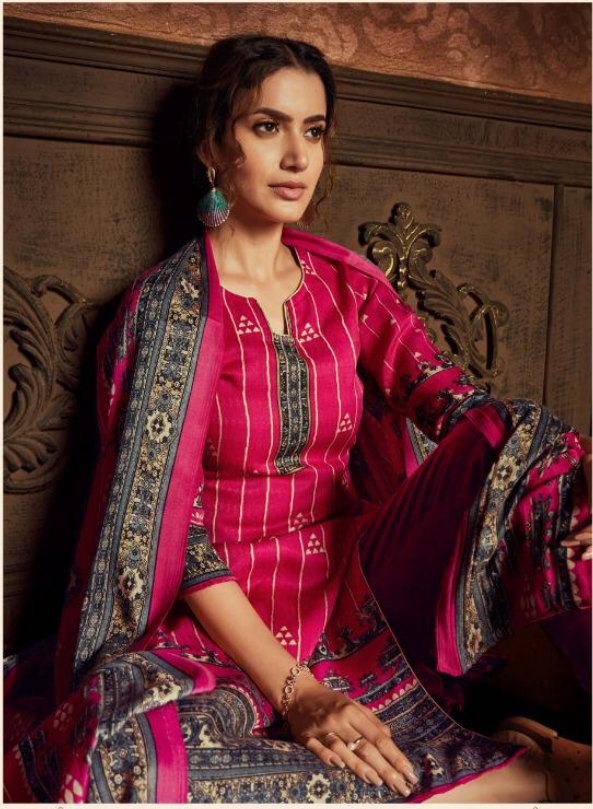

ASPIRE

130 - 003

Zulfat
A Whisper of Beauty