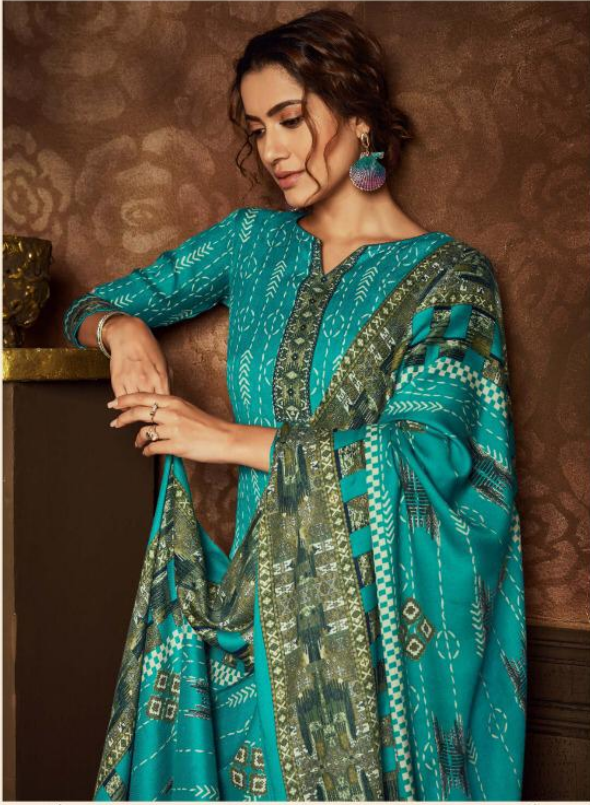

ASPIRE

130 - 002

Zulfat
Designer Suits