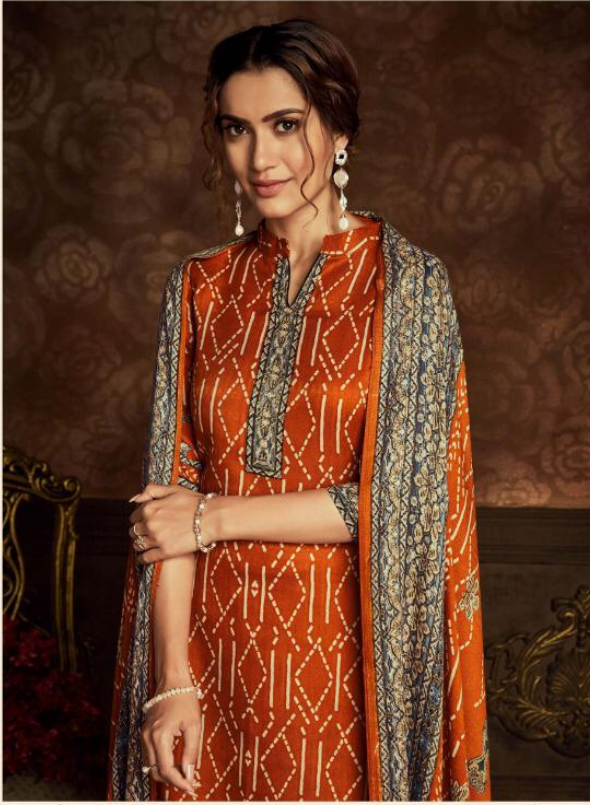

ASPIRE

130 - 004

Zulfat
Designs