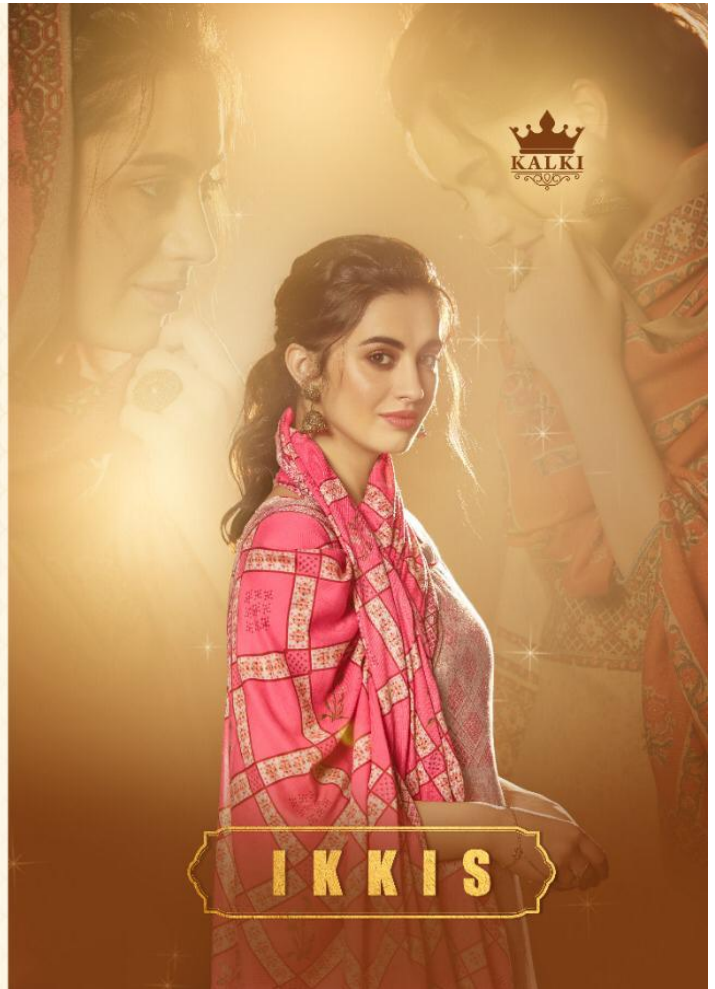

**IKKIS**

TOP  
PURE 2.40/20 PASHMINA PRINT  
BOTTOM  
PURE 2.40/20 PASHMINA SOLID  
DUPATTA  
PURE SILK AND WOOL PASHMINA  
RATE  
TOTAL SUITS - 08  
RS- 685

**IKKIS**

Style Code - 1008

**ELEGANCE**

ELEGANCE IS A STATEMENT. TRANSLATING SELF ESTEEM INTO PERSONAL STYLE.