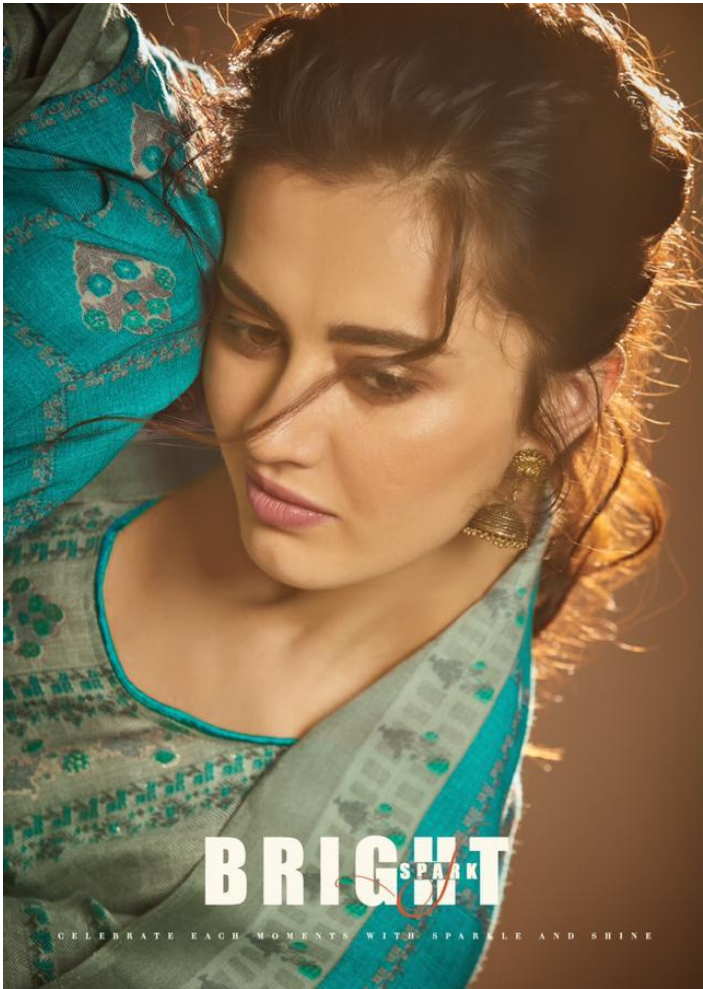

IKKIS

TOP
PURE 2.40/20 PASHMINA PRINT
BOTTOM
PURE 2.40/20 PASHMINA SOLID
DUPATTA
PURE SILK AND WOOL PASHMINA
RATE
TOTAL SUITS - 08
RS- 685

IKKIS

Style Code - 1008

ELEGANCE

ELEGANCE IS A STATEMENT. TRANSLATING SELF ESTEEM INTO PERSONAL STYLE.

Style Code: 1004

FASHION

Go AHEAD AND TREAT YOURSELF WITH EXCLUSIVE ATTIRE BROUGHT TO YOU BY KALKI

Style Code - 1007

BRIGHT

CELEBRATE EACH MOMENTS WITH SPARKLE AND SHINE

Style Code:-1001

Style Code:-1002