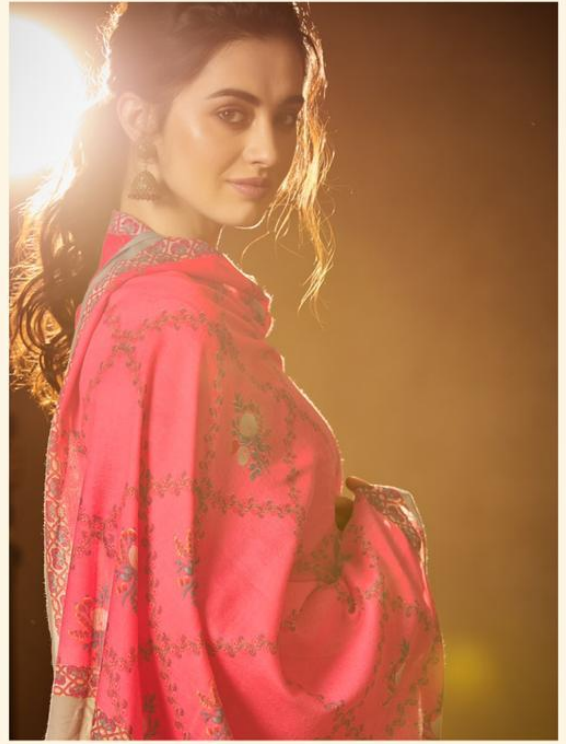

**IKKIS**

TOP  
PURE 2.40/20 PASHMINA PRINT  
BOTTOM  
PURE 2.40/20 PASHMINA SOLID  
DUPATTA  
PURE SILK AND WOOL PASHMINA  
RATE  
TOTAL SUITS - 08  
RS- 685

**IKKIS**

Style Code - 1008

**ELEGANCE**

ELEGANCE IS A STATEMENT. TRANSLATING SELF ESTEEM INTO PERSONAL STYLE.