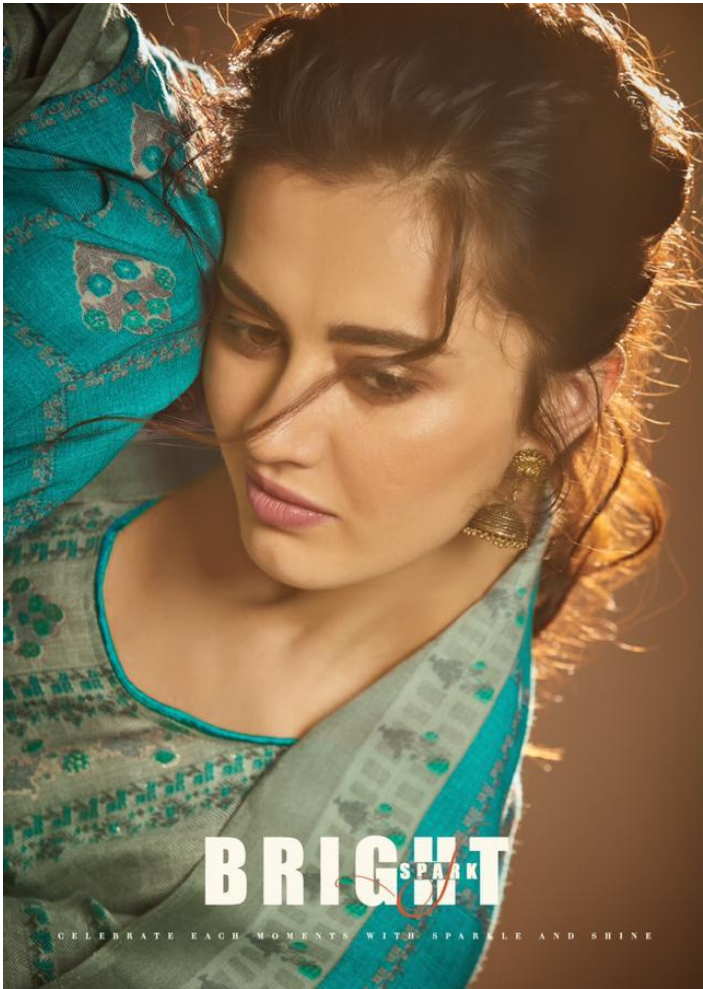

## SPLENDOUR

UNLIMIT THE DESIRE TO BRIGHTEN UP YOUR LOOK.

Style Code: 1004

**FASHION**

Go AHEAD AND TREAT YOURSELF WITH EXCLUSIVE ATTIRE BROUGHT TO YOU BY KALKI

Style Code - 1007

**BRIGHT**

CELEBRATE EACH MOMENTS WITH SPARKLE AND SHINE