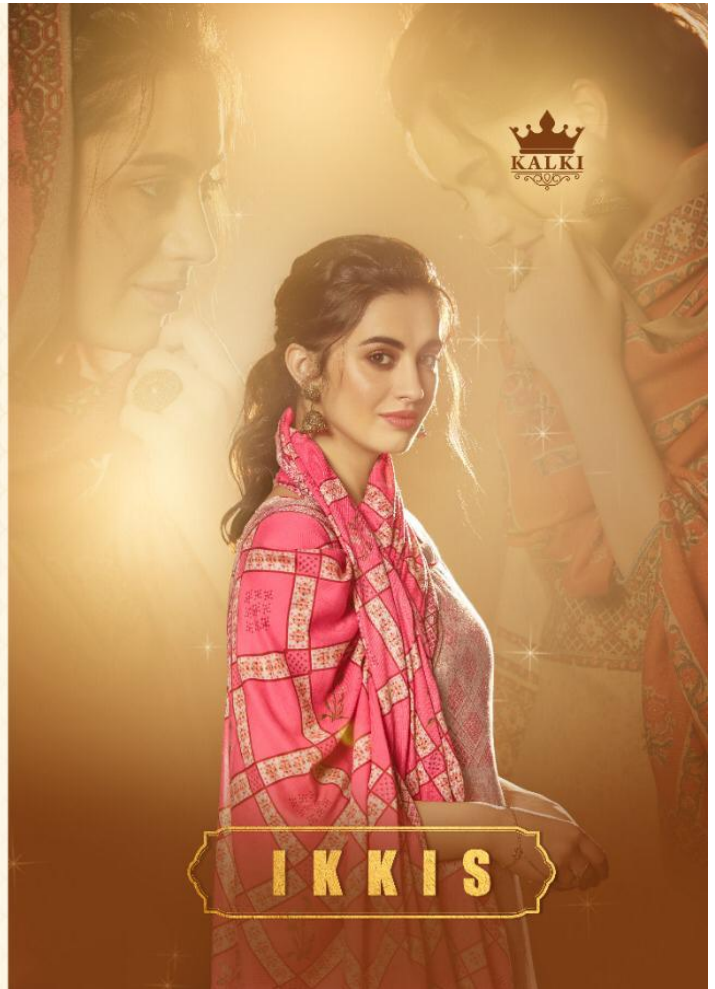

IKKIS

TOP
PURE 2.40/20 PASHMINA PRINT
BOTTOM
PURE 2.40/20 PASHMINA SOLID
DUPATTA
PURE SILK AND WOOL PASHMINA
RATE
TOTAL SUITS - 08
RS- 685

IKKIS

Style Code - 1008

ELEGANCE

ELEGANCE IS A STATEMENT. TRANSLATING SELF ESTEEM INTO PERSONAL STYLE.

Style Code - 1002

CELEBRATE

**KALKI**

Style Code - 1008

SOOTHING

Style Code - 1003

SPLENDOUR

UNLIMIT THE DESIRE TO BRIGHTEN UP YOUR LOOK.