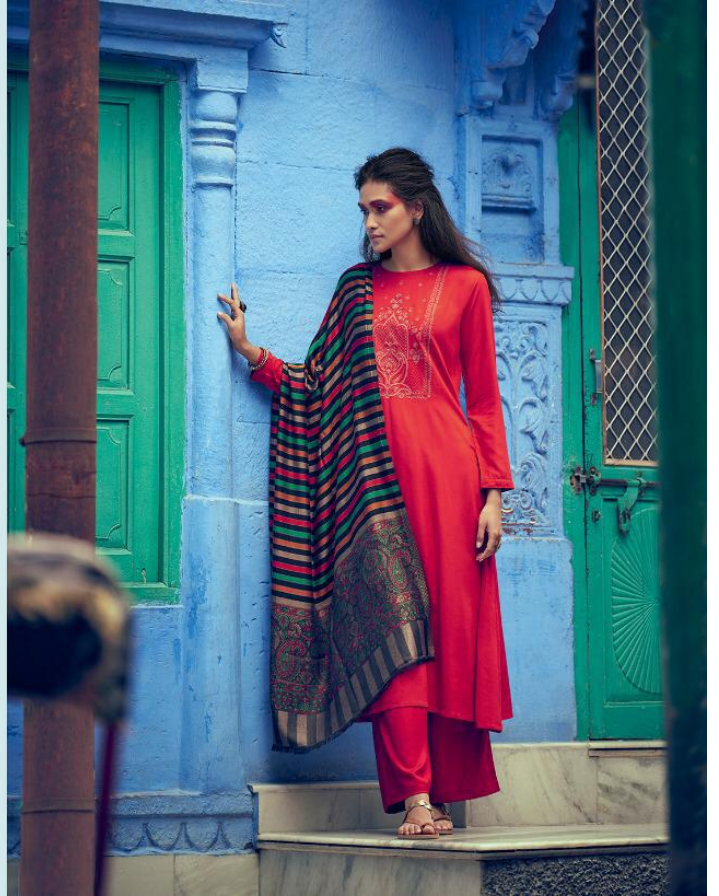

VARSHA

Shireen

22

25

VARSHA

Shireen

VARSHA

Shireen

21

22

25

26

23

24

VARSHA
Shireen

26

Shireen

FROM VARSHA FASHIONS

DESIGN NO.	CATALOG NAME	DESCRIPTION	PRICE
21	SHIREEN	TOP : IBIZA PASHMINA WITH EMBROIDERY BOTTOM : IBIZA PASHMINA DUPATTA : JAMAWAR SHAWL	1780/-
22	SHIREEN	TOP : IBIZA PASHMINA WITH EMBROIDERY BOTTOM : IBIZA PASHMINA DUPATTA : JAMAWAR SHAWL	1780/-
23	SHIREEN	TOP : IBIZA PASHMINA WITH EMBROIDERY BOTTOM : IBIZA PASHMINA DUPATTA : JAMAWAR SHAWL	1780/-
24	SHIREEN	TOP : IBIZA PASHMINA WITH EMBROIDERY BOTTOM : IBIZA PASHMINA DUPATTA : JAMAWAR SHAWL	1780/-
25	SHIREEN	TOP : IBIZA PASHMINA WITH EMBROIDERY BOTTOM : IBIZA PASHMINA DUPATTA : JAMAWAR SHAWL	1780/-
26	SHIREEN	TOP : IBIZA PASHMINA WITH EMBROIDERY BOTTOM : IBIZA PASHMINA DUPATTA : JAMAWAR SHAWL	1780/-
Total Pieces: 6		Total Amount: 10,680 + GST	