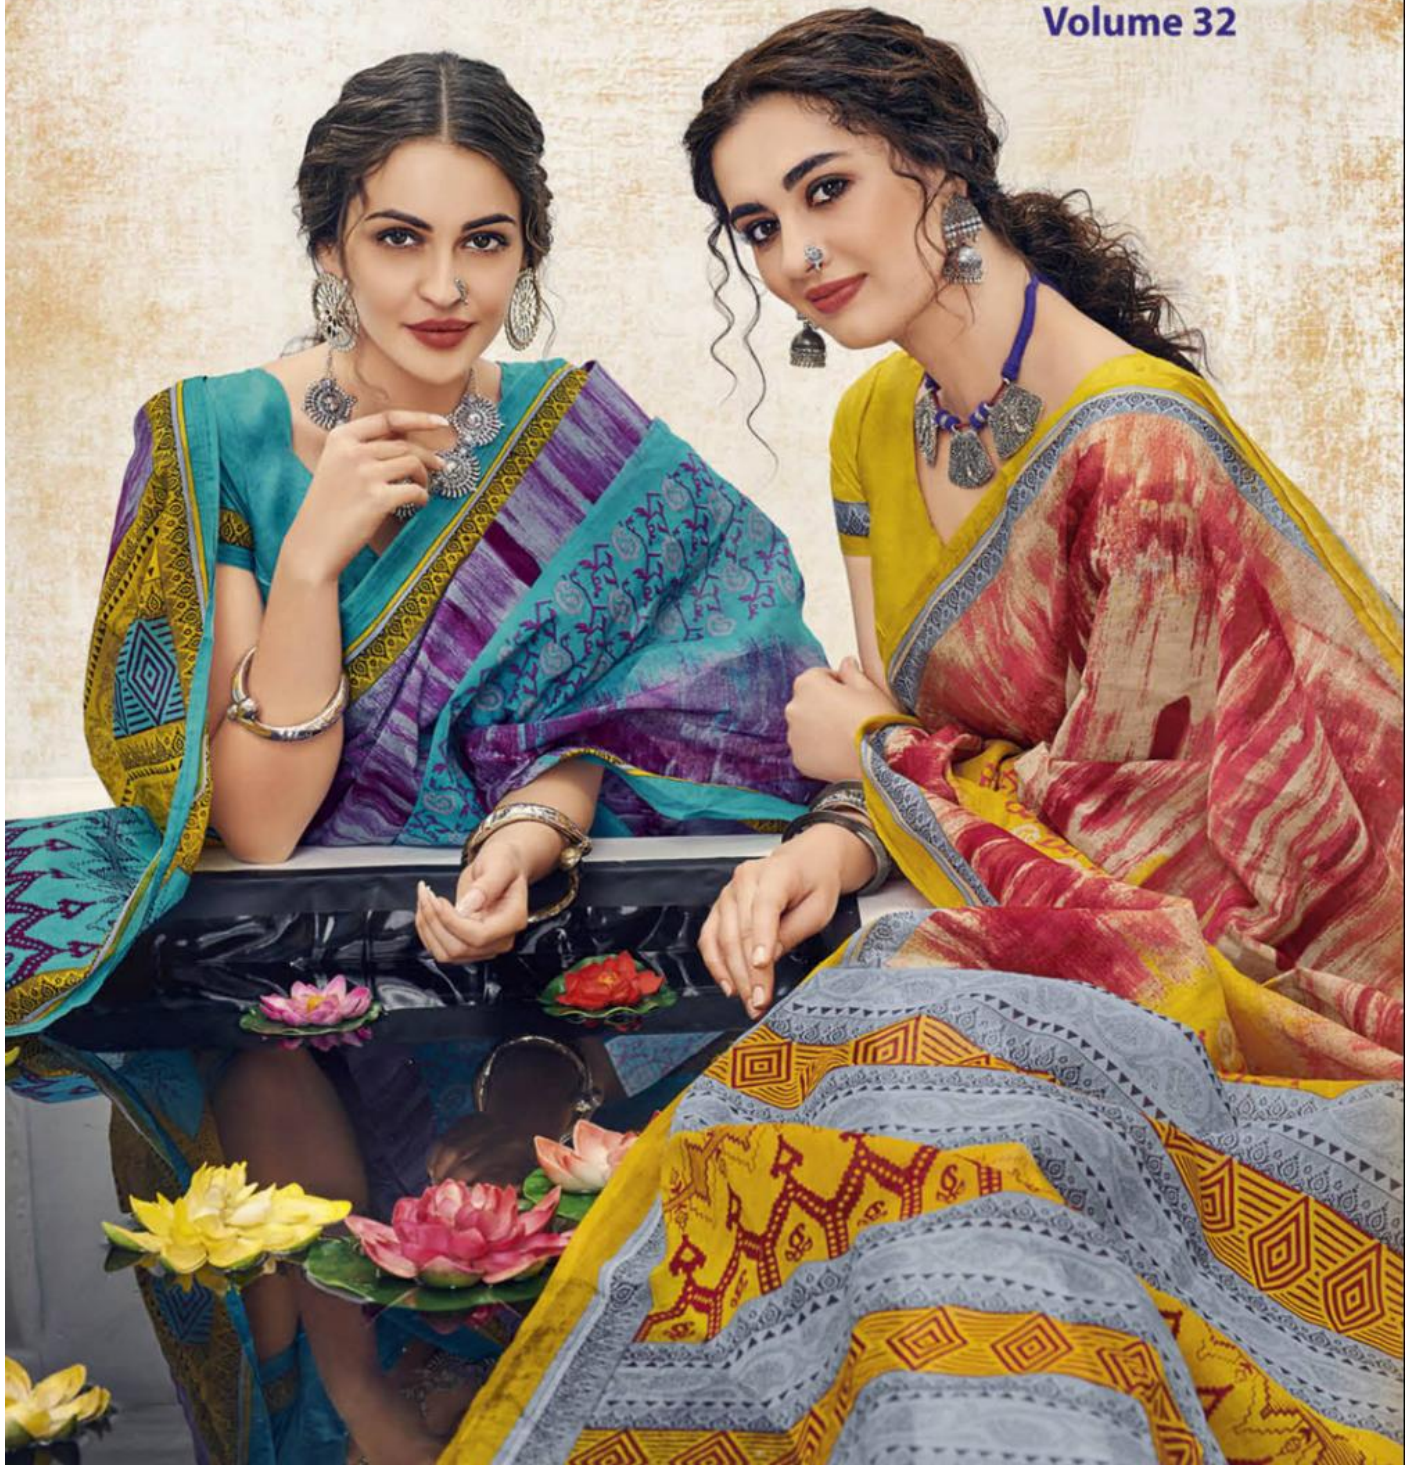

Mother India
with B.P.

Lajwanthi
without B.P.

DEEPTEX[®]
PRINTS

Volume 32

Our Specialities also in Kurtis, Salwar Suits,
Fabrics & Readymade

MISS INDIA
MAHARANI

CHIEF GUEST
SPECIAL CHUNDRI
PICHKARI

3203

3204

DEEPTEX
PRINTS

Mother India
with B.P.

Lajwanthi
without B.P.

DEEPTEX[®]

PRINTS

Volume 32

Mother India
with B.P.