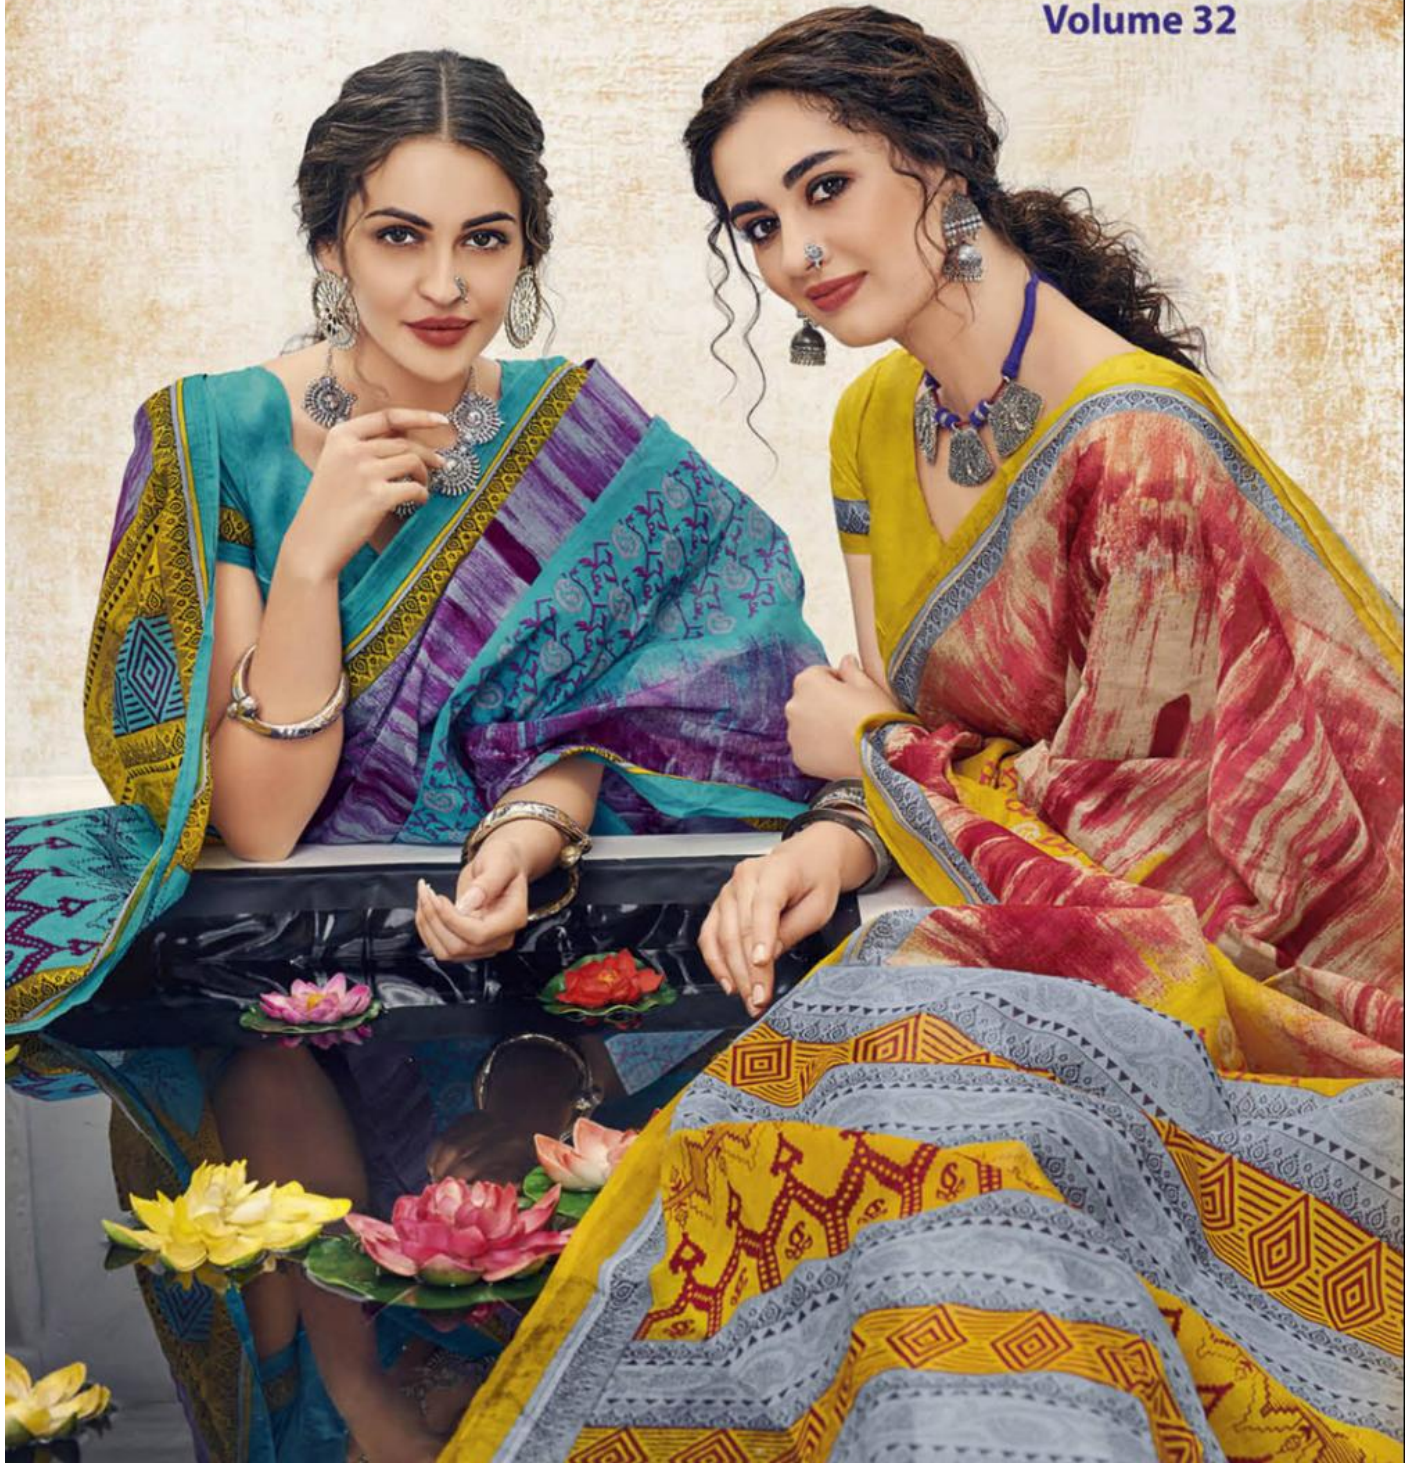

Mother India
with B.P.

Lajwanthi
without B.P.

DEEPTEX[®]
PRINTS

Volume 32

Our Specialities also in Kurtis, Salwar Suits,
Fabrics & Readymade

MISS INDIA
MAHARANI

CHIEF GUEST
SPECIAL CHUNDRI
PICHKARI

3203

3204

DEEPTEX
PRINTS

Mother India
with B.P.

Lajwanthi
without B.P.

DEEPTEX[®]

PRINTS

Volume 32

Mother India
with B.P.