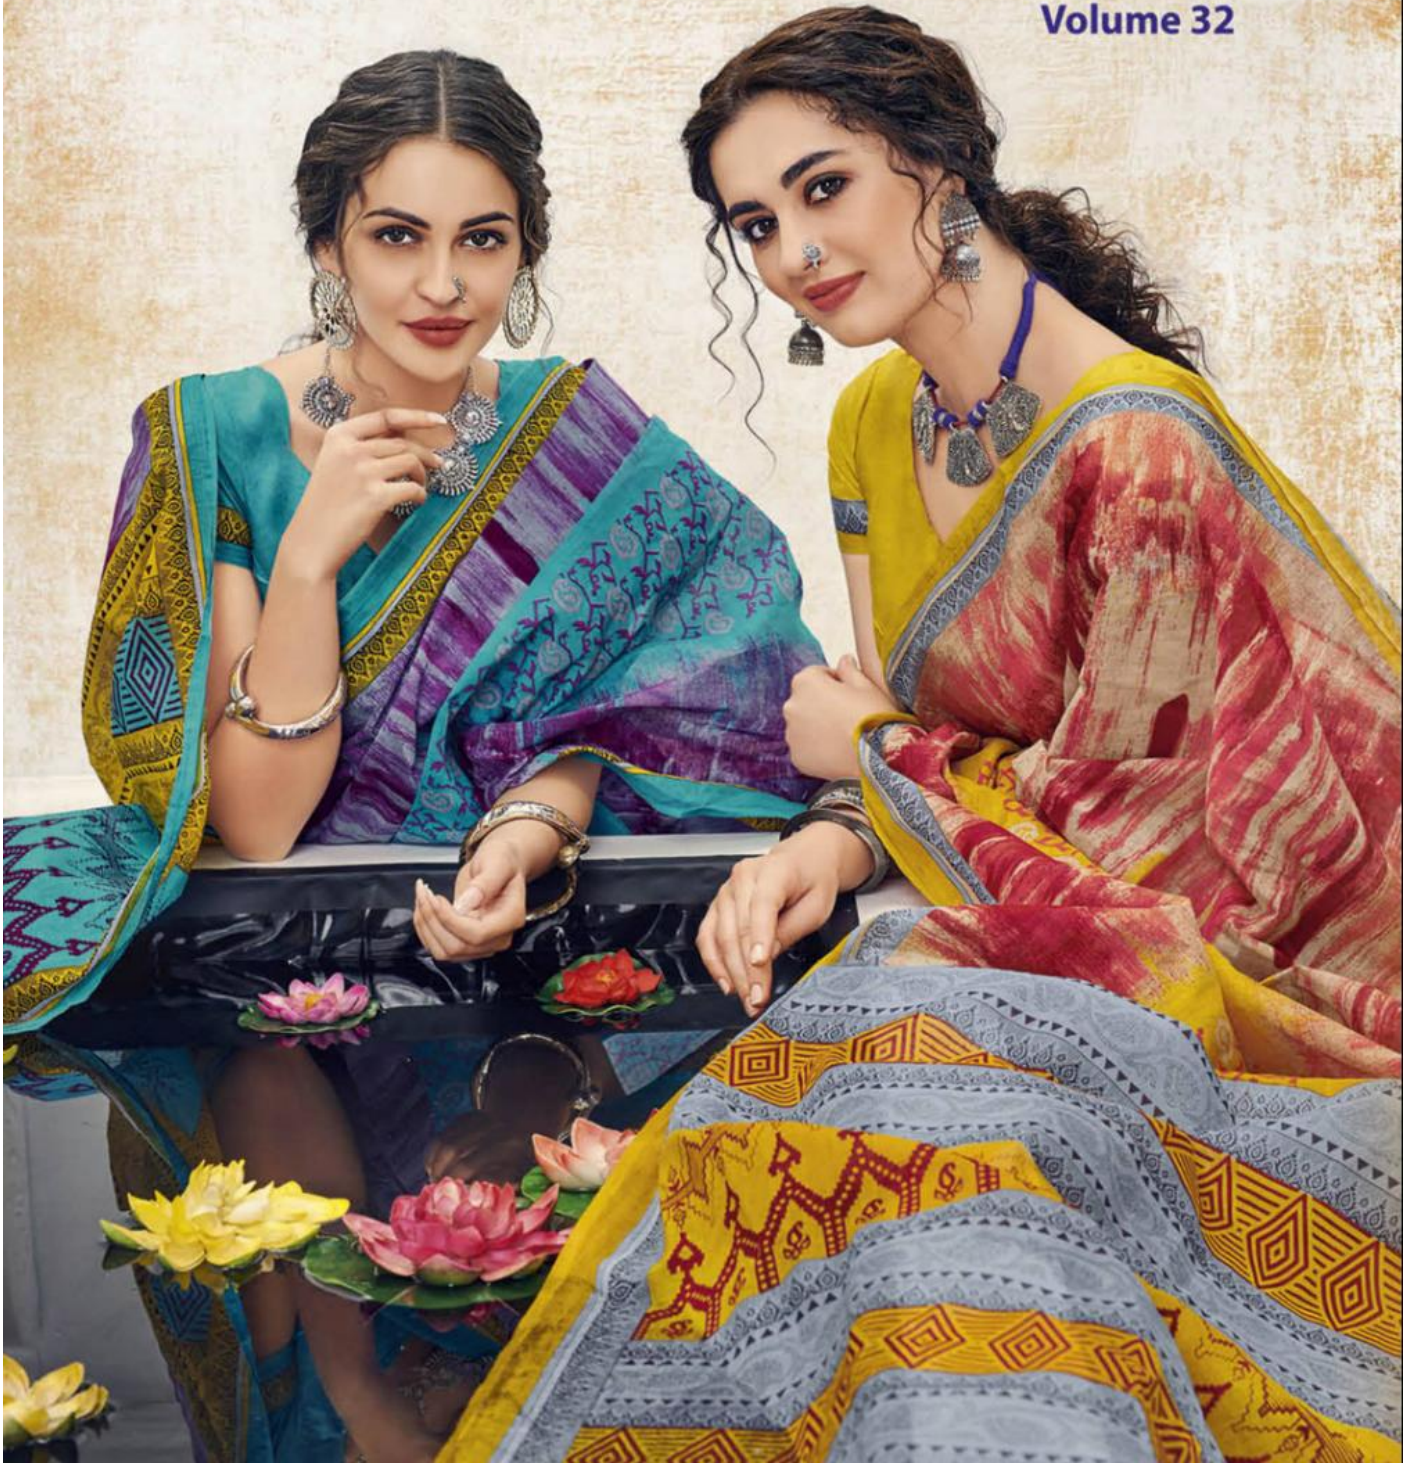

Mother India
with B.P.

Lajwanthi
without B.P.

DEEPTEX[®]

PRINTS

Volume 32

Our Specialities also in Kurtis, Salwar Suits,
Fabrics & Readymade

MISS INDIA
MAHARANI

CHIEF GUEST
SPECIAL CHUNDRI
PICKKARI

3203

3204

DEEPTEX
PRINTS

Mother India
with B.P.

Lajwanthi
without B.P.

DEEPTEX
PRINTS

Volume 32

Mother India
with B.P.