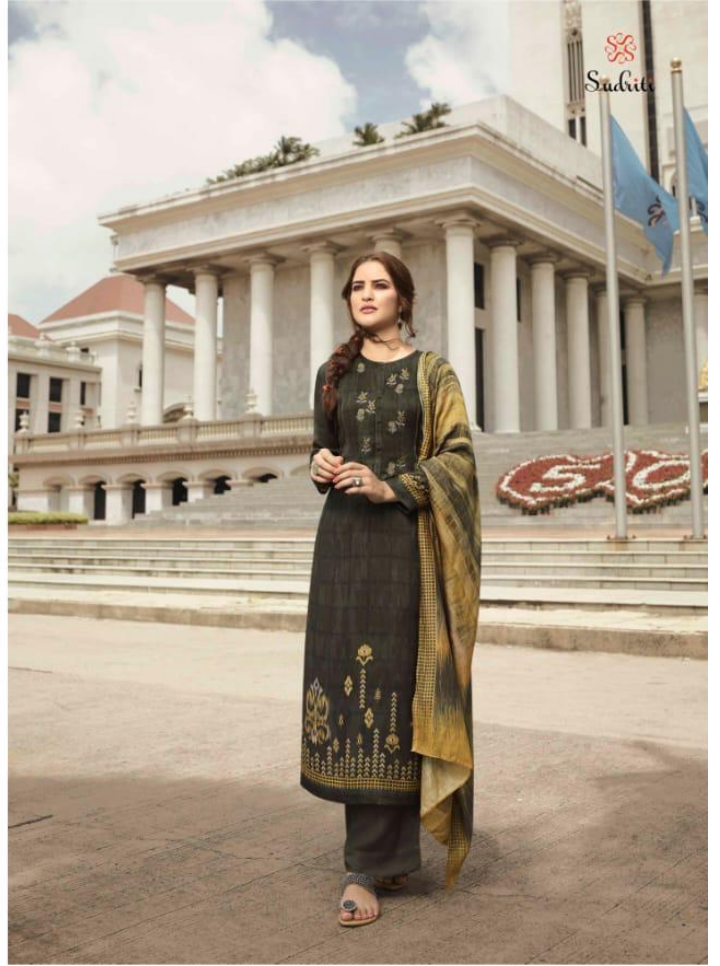

TOTAL SUITS = 12 TOTAL AMOUNT - 12600/- AVG. RATE - 1050/-

468

437

426

Sukiti

498

Suditi

All accessories are for the purpose of shoot only