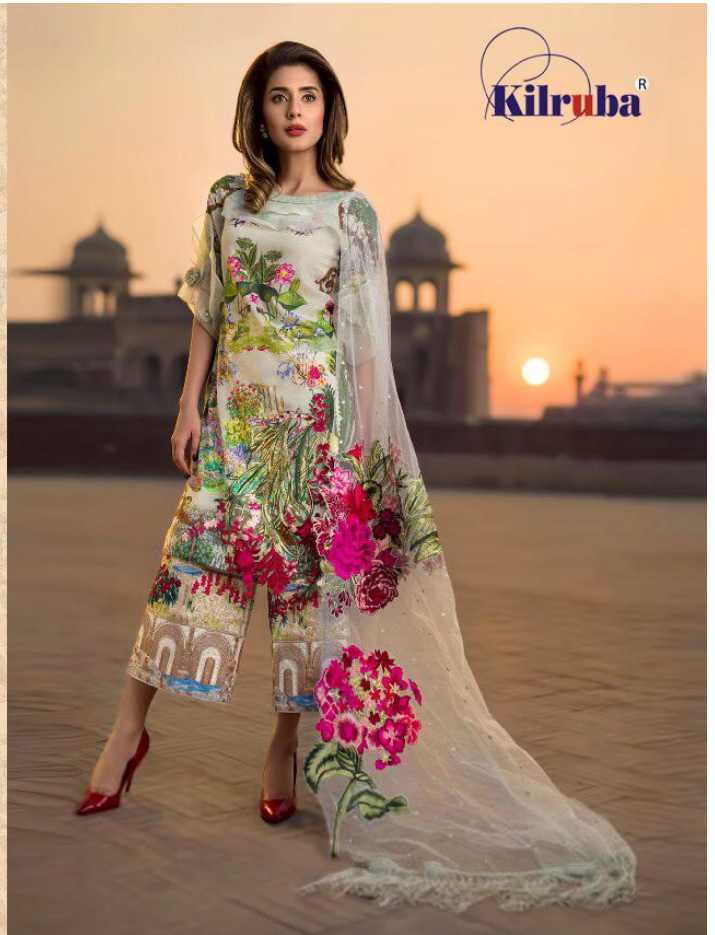

21005

21001

ASIFA NABEEL
Lawn collection-19

Kilruba®