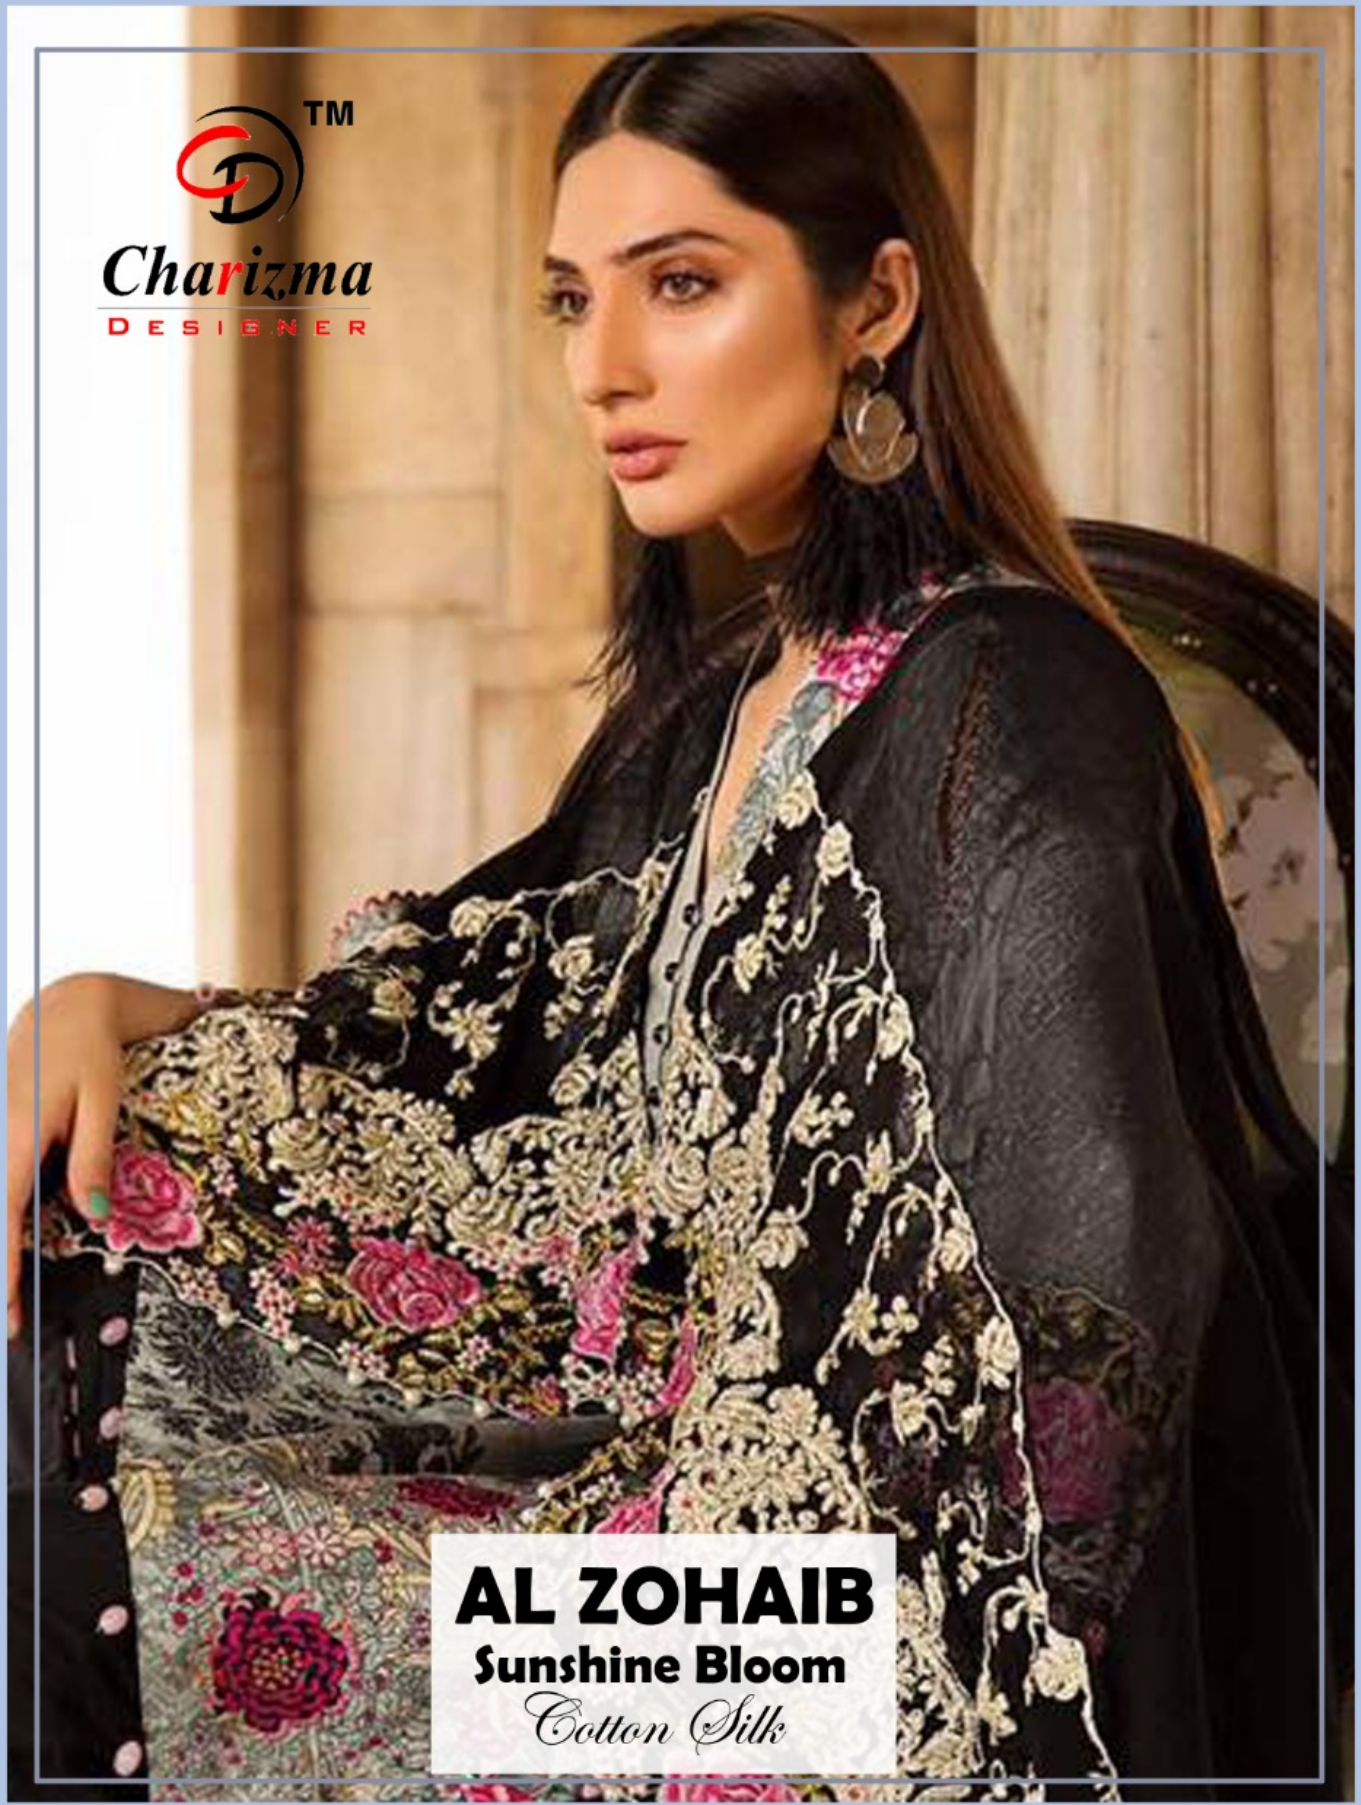

Charizma
DESIGNER

AL ZOHAIB
Sunshine Bloom
Cotton Silk