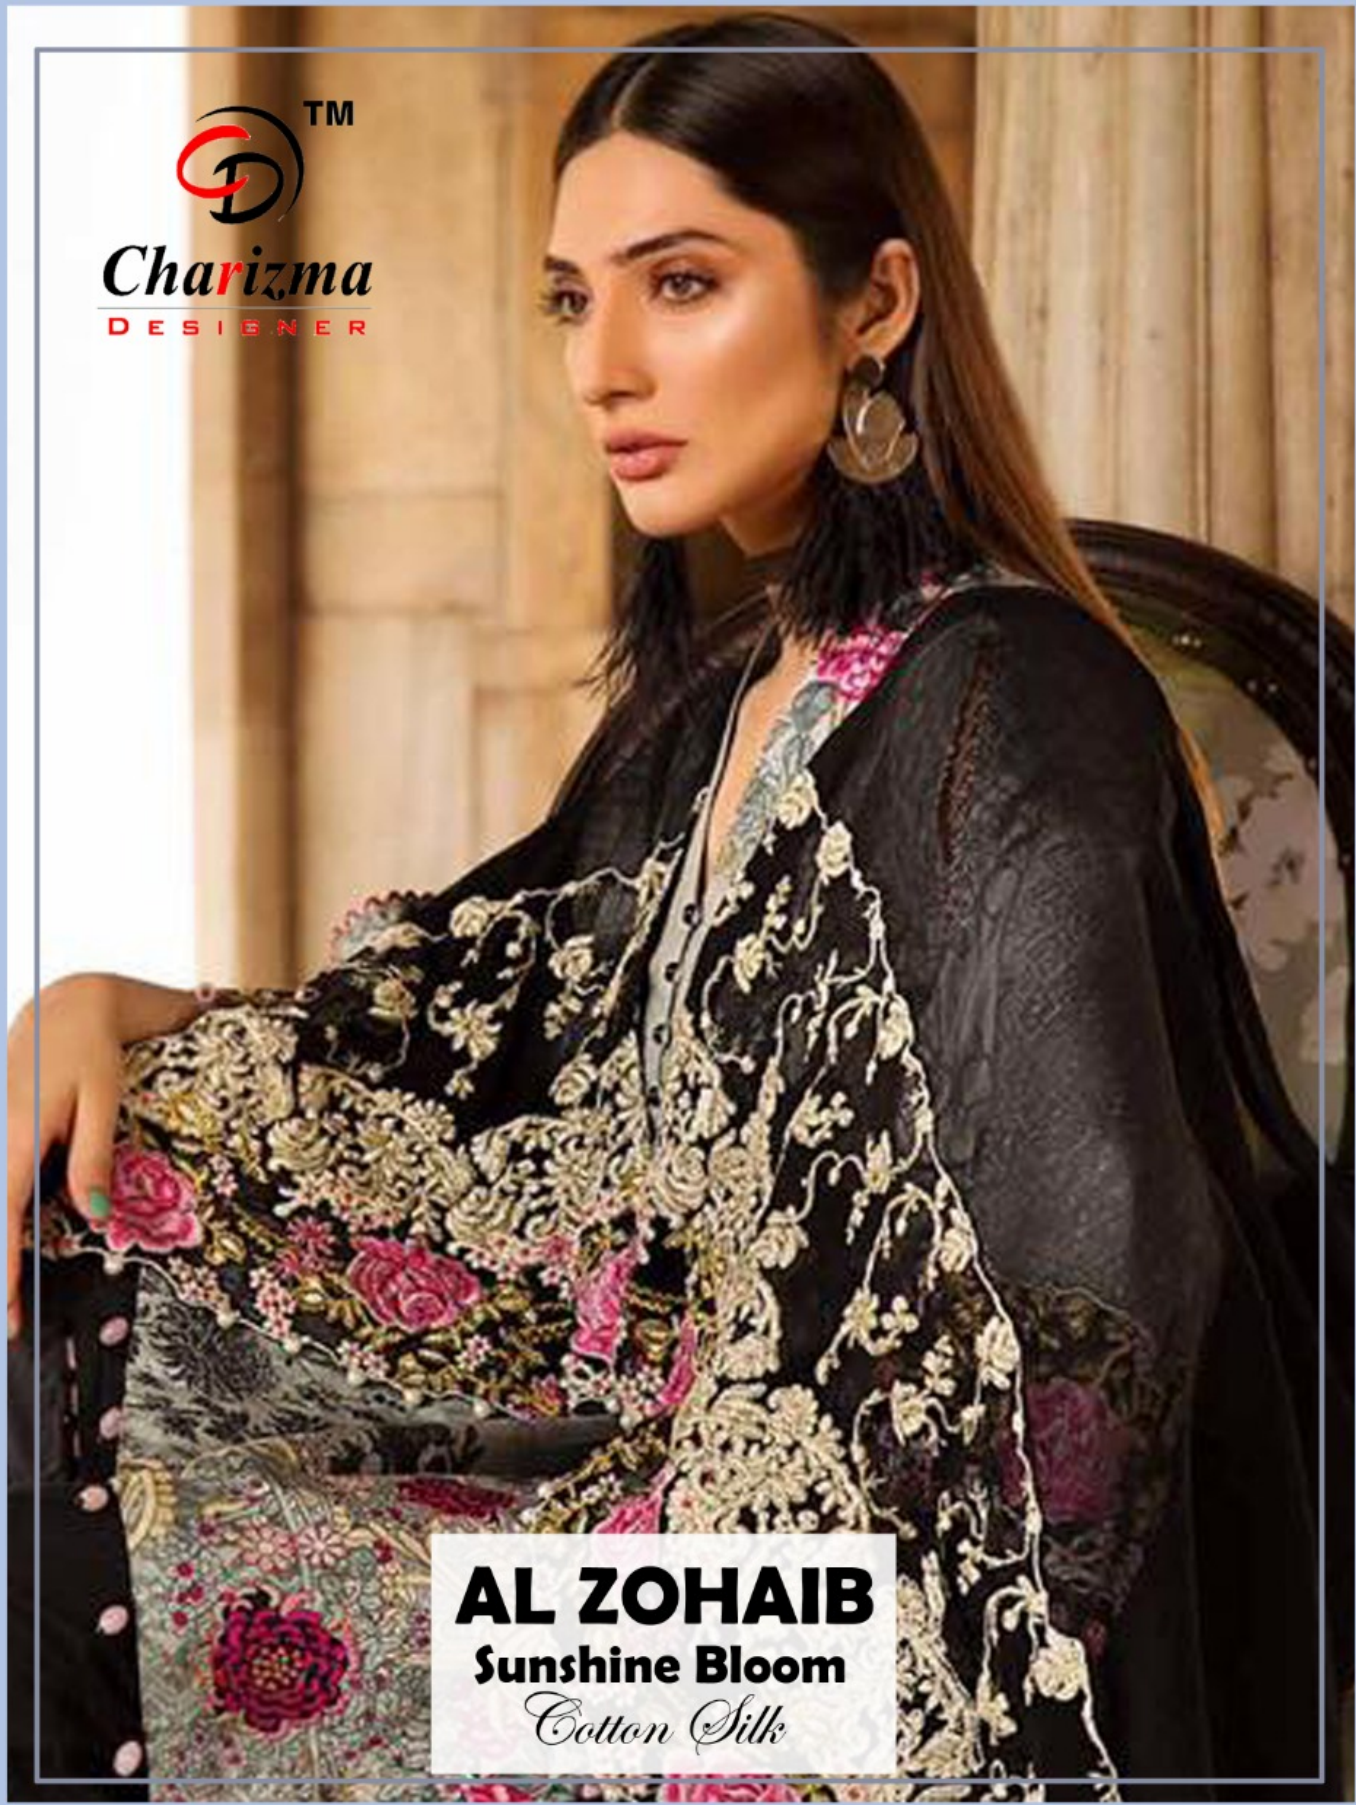

Charizma
DESIGNER

AL ZOHAIB
Sunshine Bloom
Cotton Silk