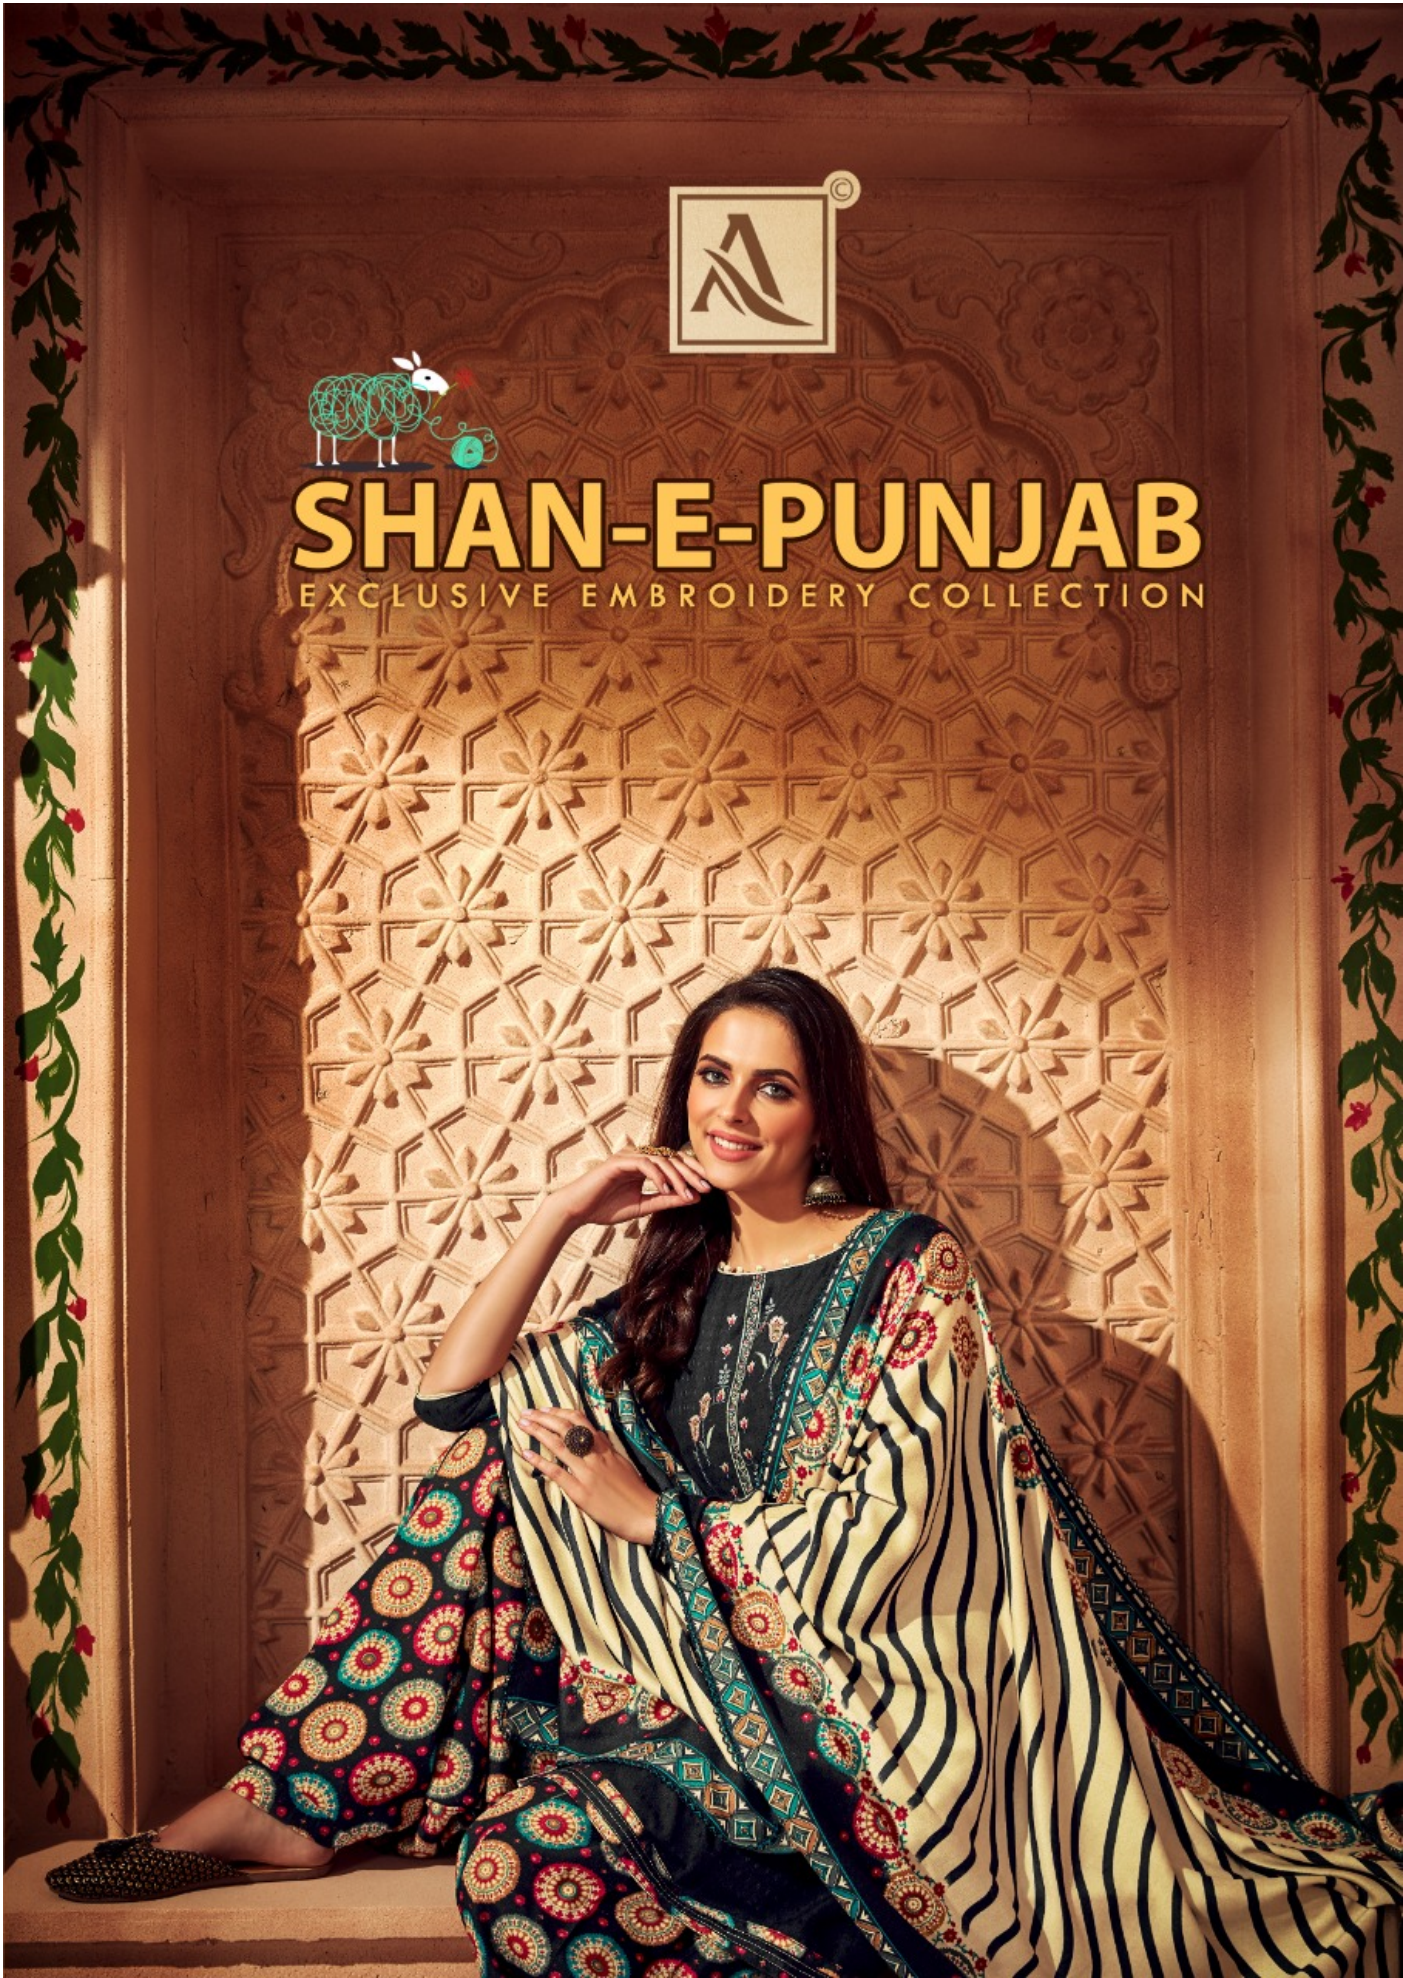

# SHAN-E-PUNJAB

EXCLUSIVE EMBROIDERY COLLECTION

FABRICS THAT CONVEY ARTISTIC EXPRESSION. ◆◆◆ S-451-004

◆... THIS SEASON IS GIVING TO BE BRIGHT & COLORFUL.

S-451-005 ◆◆

FUN WITH FABRIC  
FOR THE FEMININE IN YOU.

# SHAN-E-PUNJAB

EXCLUSIVE EMBROIDERY COLLECTION

S-451-009 ...◆

  
SHAN-E-PUNJAB

ELEGANT  
EMBROIDERED  
CONTRAST  
ENSEMBLE.

Fashion is everything  
that can pass fashionable...

SHAN-E-PUNJAB

◆◆◆ S-451-008

SHAN-E-PUNJAB

FABRICS THAT CONVEY ARTISTIC EXPRESSION. ....◆

◆... S-451-010

AS ONE ERA FLOWS INTO ANOTHER. A TRADITION IS REBORN. ♦♦♦ S-451-007

S-451-001 \*\*\*◆

S-451-002 \*\*\*◆

S-451-003 \*\*\*◆

S-451-004 \*\*\*◆

# SHAN-E-PUNJAB

EXCLUSIVE EMBROIDERY COLLECTION

SHAN-E-PUNJAB

CONTRAST ROMANTIC  
GEORGETTE WITH  
GAMINE TAILORING.

S-451-003 \*\*\*◆