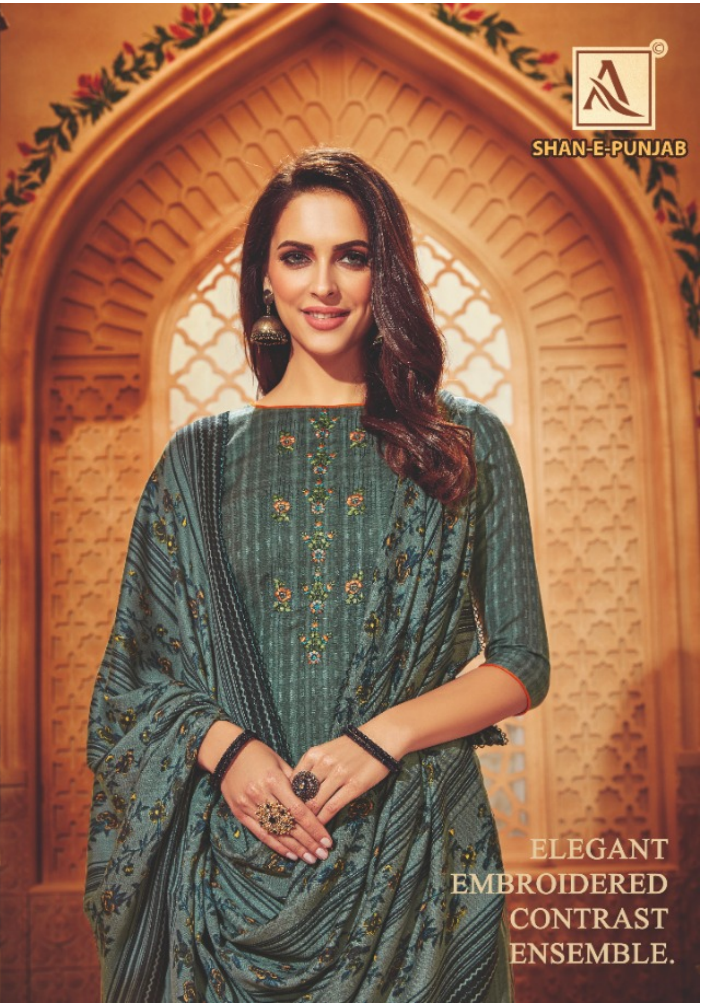

# SHAN-E-PUNJAB

EXCLUSIVE EMBROIDERY COLLECTION

FABRICS THAT CONVEY ARTISTIC EXPRESSION. ◆◆◆ S-451-004

◆... THIS SEASON IS GIVING TO BE BRIGHT & COLORFUL.

S-451-005 ◆◆

FUN WITH FABRIC  
FOR THE FEMININE IN YOU.

# SHAN-E-PUNJAB

EXCLUSIVE EMBROIDERY COLLECTION

S-451-009 ...◆

  
SHAN-E-PUNJAB

ELEGANT  
EMBROIDERED  
CONTRAST  
ENSEMBLE.

Fashion is everything  
that can pass fashionable...

SHAN-E-PUNJAB

◆◆◆ S-451-008