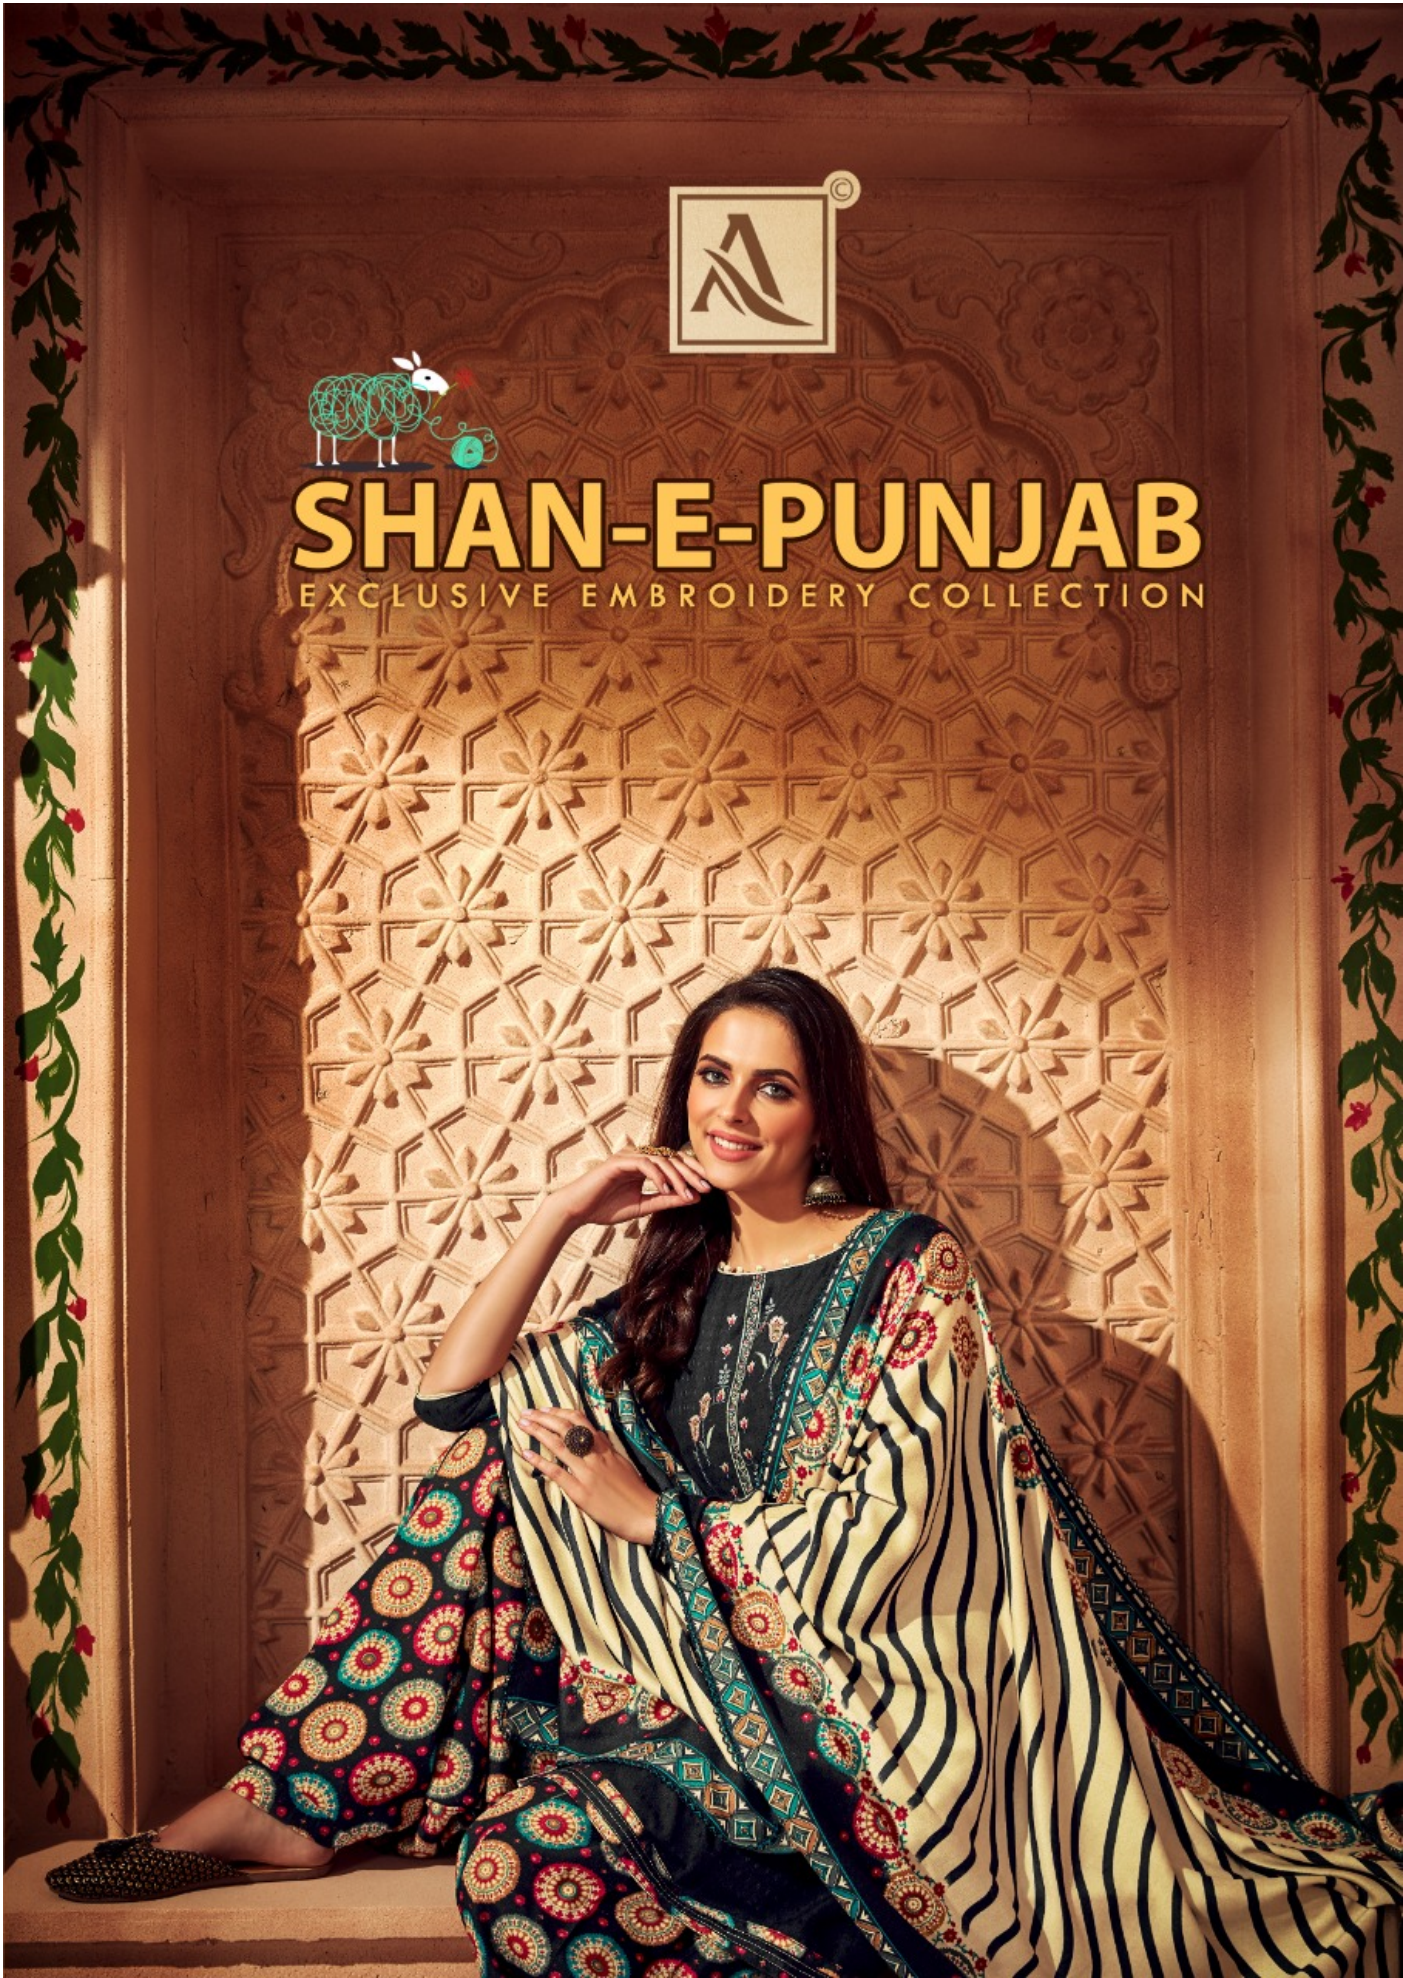

# SHAN-E-PUNJAB

EXCLUSIVE EMBROIDERY COLLECTION

FABRICS THAT CONVEY ARTISTIC EXPRESSION. ◆◆◆ S-451-004

◆... THIS SEASON IS GIVING TO BE BRIGHT & COLORFUL.

S-451-005 ◆◆

FUN WITH FABRIC  
FOR THE FEMININE IN YOU.

SHAN-E-PUNJAB

◆◆◆ S-451-006

*Fashion is a language some know it,  
some learn it, some never  
will like an instinct.*

*Look Summer*  
glow *L*

# SHAN-E-PUNJAB

EXCLUSIVE EMBROIDERY COLLECTION

S-451-009 ...◆

  
SHAN-E-PUNJAB

ELEGANT  
EMBROIDERED  
CONTRAST  
ENSEMBLE.

Fashion is everything  
that can pass fashionable...

SHAN-E-PUNJAB

◆◆◆ S-451-008

# SHAN-E-PUNJAB

EXCLUSIVE EMBROIDERY COLLECTION

SHAN-E-PUNJAB

CONTRAST ROMANTIC  
GEORGETTE WITH  
GAMINE TAILORING.

S-451-003 \*\*\*◆