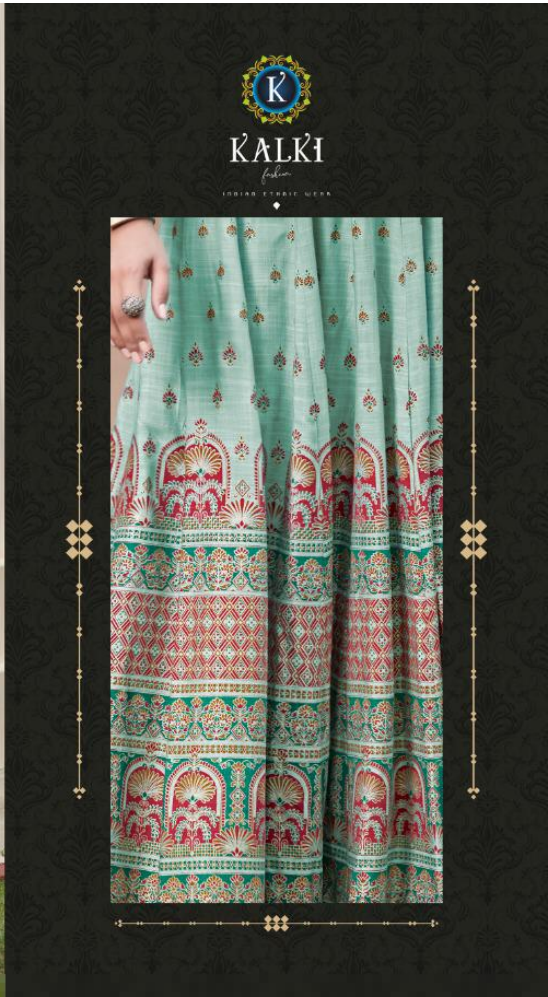

Womaniya

KALKI
Fashion
INDIAN ETHNIC WEAR

T-12001

T-12002

T-12003

T-12004

T-12005

T-12006

KALKI
Fashion
INDIAN ETHNIC WEAR

KALASON
— INDIAN FASHION —

KALKI
fashion
— ELEGANT & FEMINE WEAR —

** COMPLIMENT COPY NOT FOR SALE **

KALKI
fashion
— ELEGANT & FEMINE WEAR —

Womaniya

12005

K
KALKI
DESIGNER FASHION WEAR