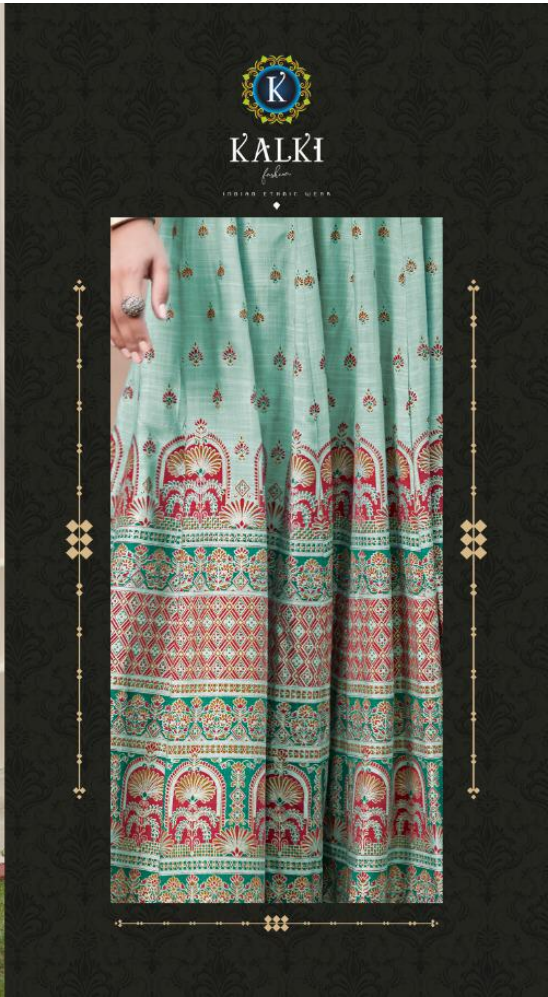

Womaniya

KALKI
Fashion
INDIAN ETHNIC WEAR

T-12001

T-12002

T-12003

T-12004

T-12005

T-12006

KALKI
Fashion
INDIAN ETHNIC WEAR

KALASON
— INDIAN FASHION —

KALKI
fashion
— ELEGANT & FASHIONABLE —

** COMPLIMENT COPY NOT FOR SALE **

KALKI
fashion
— ELEGANT & FASHIONABLE —

Womaniya

12005

K
KALKI
DESIGNER FASHION WEAR