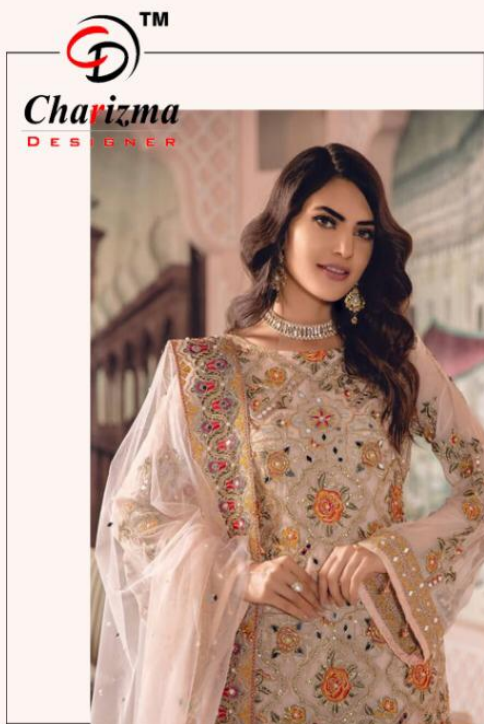

AZALEA
LUXE *Formals*
COLLECTION
D.No. 18002