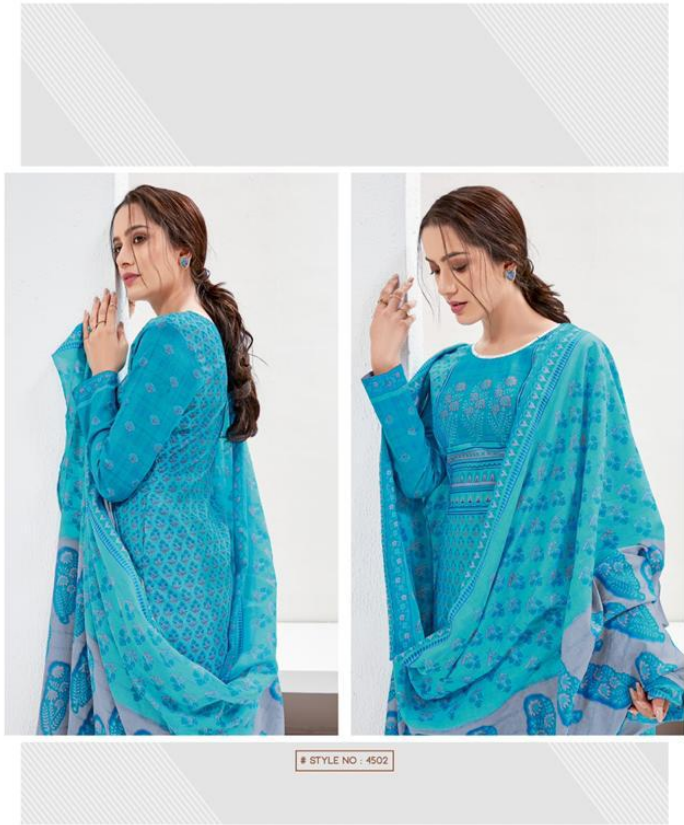

PREMIUM
trendy cottons
Vol-45

Suryajyoti®
Designer Cotton Salwar Suits

PREMIUM
trendy cottons
Vol-45

Suryajyoti®
Designer Ethnic Sarees Suits

Suryajyoti®
Designer Ethnic Sarees Suits

STYLE NO - 4501

■ STYLE NO - 4504