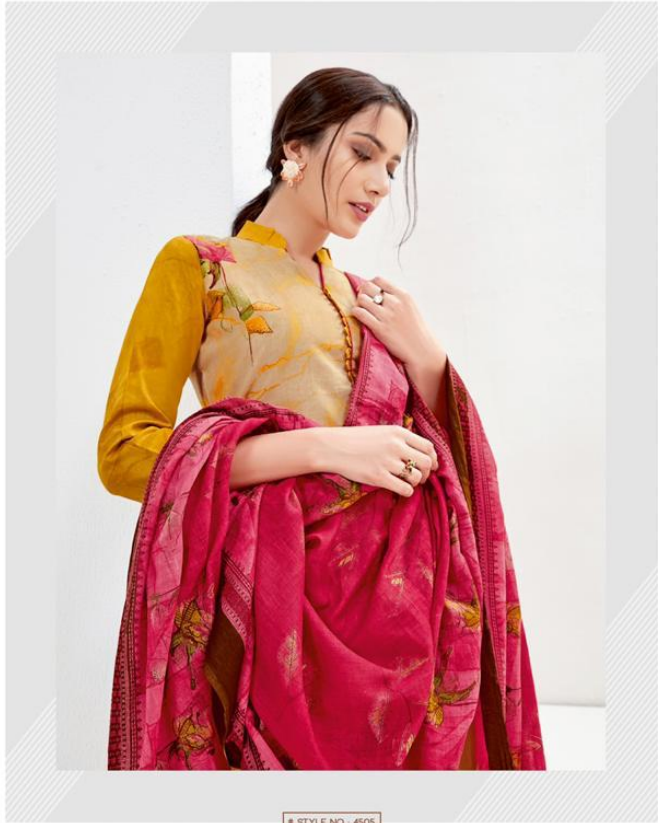

■ STYLE NO - 4505