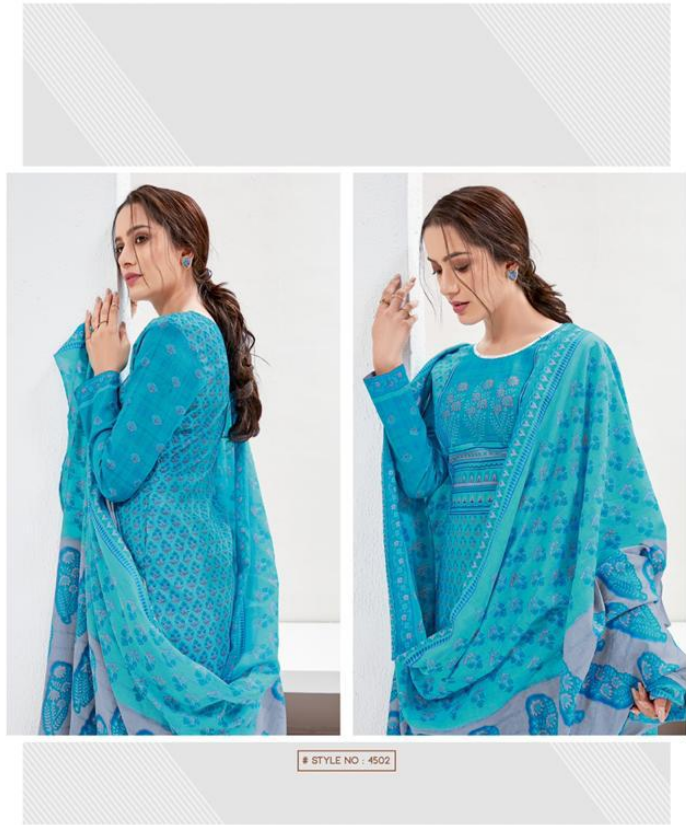

PREMIUM
trendy cottons
Vol-45

Suryajyoti®
Designer Cotton Salwar Suits

PREMIUM
trendy cottons
Vol-45

Suryajyoti®
Designer Ethnic Sarees Suits

Suryajyoti®
Designer Ethnic Sarees & Suits

STYLE NO - 4501

■ STYLE NO - 4504