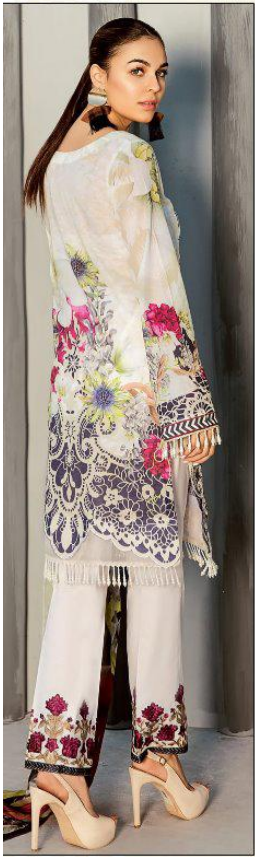

A woman with dark hair pulled back, wearing a black dress with intricate white embroidery on the chest and a large, vibrant floral scarf with red, yellow, and black patterns. She is looking towards the camera with a slight smile. The background consists of vertical stripes in yellow, grey, and blue.

EXCLUSIVE COLLECTION

Vol-5

7004

Firdous
EXCLUSIVE COLLECTION
Vol-5

Shree
FASHION

Firdous
EXCLUSIVE COLLECTION
Vol-5

7001

Firdous
EXCLUSIVE COLLECTION
Vol-5

Firdous
EXCLUSIVE COLLECTION
Vol-5

7001

7002

7003

7004

7005

7006

Firdous
EXCLUSIVE COLLECTION
Vol-5

7003

Firdous
EXCLUSIVE COLLECTION
Vol-5

A woman with dark hair pulled back, wearing a black dress with intricate white embroidery on the chest and a large, vibrant floral shawl draped over her shoulders. The shawl features large red and yellow flowers on a dark background. She is looking towards the camera with a slight smile. The background consists of vertical stripes in yellow, grey, and blue.