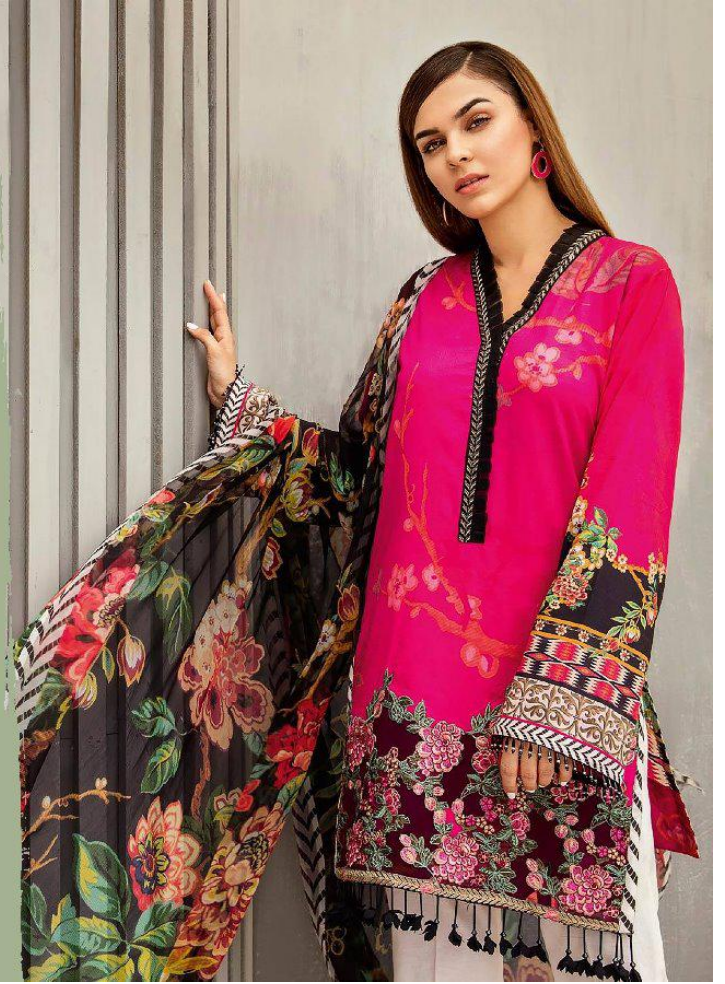

A woman with dark hair pulled back, wearing a black dress with intricate white embroidery on the chest and a large, vibrant floral scarf with red, yellow, and black patterns. She is looking towards the camera with a slight smile. The background consists of vertical stripes in yellow, grey, and blue.

EXCLUSIVE COLLECTION

Vol-5

7004

Firdous
EXCLUSIVE COLLECTION
Vol-5

Shree
FASHION

Firdous
EXCLUSIVE COLLECTION
Vol-5

7001

Firdous
EXCLUSIVE COLLECTION
Vol-5

Firdous
EXCLUSIVE COLLECTION
Vol-5

7001

7002

7003

7004

7005

7006

Firdous
EXCLUSIVE COLLECTION
Vol-5

7003

Firdous
EXCLUSIVE COLLECTION
Vol-5

A woman with dark hair pulled back, wearing a black dress with intricate white embroidery on the chest and a large, vibrant floral shawl draped over her shoulders. The shawl features large red and yellow flowers on a dark background. She is looking towards the camera with a slight smile. The background consists of vertical stripes in yellow, grey, and blue.