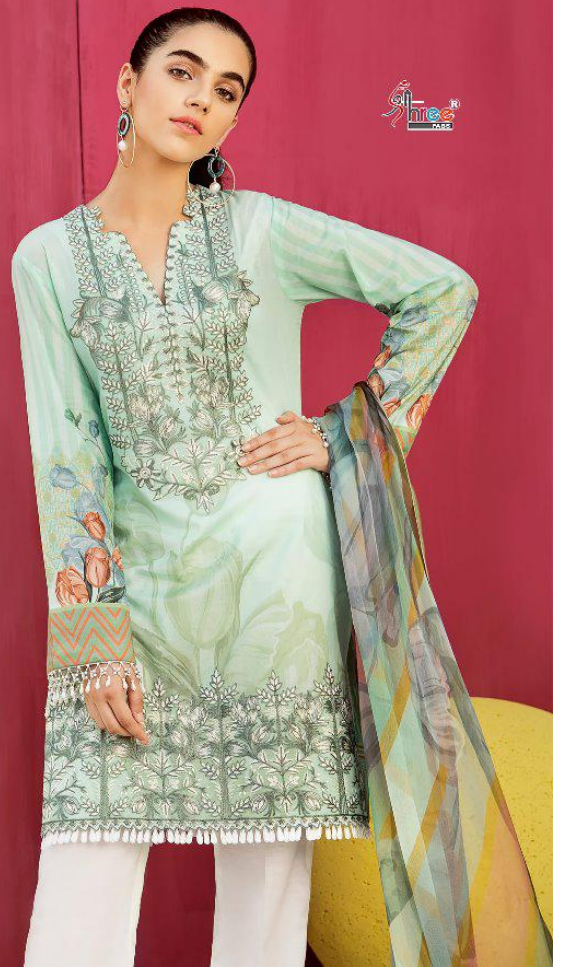

A woman with dark hair pulled back, wearing a black dress with intricate white embroidery on the chest and a large, vibrant floral scarf with red, yellow, and black patterns. She is looking towards the camera with a slight smile. The background consists of vertical stripes in yellow, grey, and blue.

Firdous

EXCLUSIVE COLLECTION

Vol-5

Firdous
EXCLUSIVE COLLECTION
Vol-5

Firdous
EXCLUSIVE COLLECTION
Vol-5

7002

Shree
2024

Firdous

EXCLUSIVE COLLECTION

Vol-5

7004

Firdous
EXCLUSIVE COLLECTION
Vol-5

Shree
FASHION

Firdous
EXCLUSIVE COLLECTION
Vol-5

7001

Firdous
EXCLUSIVE COLLECTION
Vol-5

7003

Firdous
EXCLUSIVE COLLECTION
Vol-5

A woman with dark hair pulled back, wearing a black dress with intricate white embroidery on the chest and a large, vibrant floral shawl draped over her shoulders. The shawl features large red and yellow flowers on a dark background. She is looking towards the camera with a slight smile. The background consists of vertical stripes in yellow, grey, and blue.