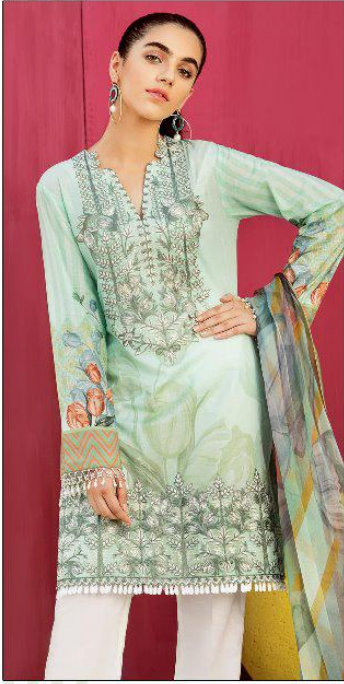

A woman with dark hair pulled back, wearing a black dress with intricate white embroidery on the chest and a large, vibrant floral scarf with red, yellow, and black patterns. She is looking towards the camera with a slight smile. The background consists of vertical stripes in yellow, grey, and blue.

Firdous

EXCLUSIVE COLLECTION

Vol-5

Firdous
EXCLUSIVE COLLECTION
Vol-5

Firdous
EXCLUSIVE COLLECTION
Vol-5

7002

Shree
2024

Firdous

EXCLUSIVE COLLECTION

Vol-5

7004

Firdous
EXCLUSIVE COLLECTION
Vol-5

Shree
FASHION

Firdous
EXCLUSIVE COLLECTION
Vol-5

7001

Firdous
EXCLUSIVE COLLECTION
Vol-5

7003

Firdous
EXCLUSIVE COLLECTION
Vol-5

A woman with dark hair pulled back, wearing a black dress with intricate white embroidery on the chest and a large, vibrant floral shawl draped over her shoulders. The shawl features large red and yellow flowers on a dark background. She is looking towards the camera with a slight smile. The background consists of vertical stripes in yellow, grey, and blue.