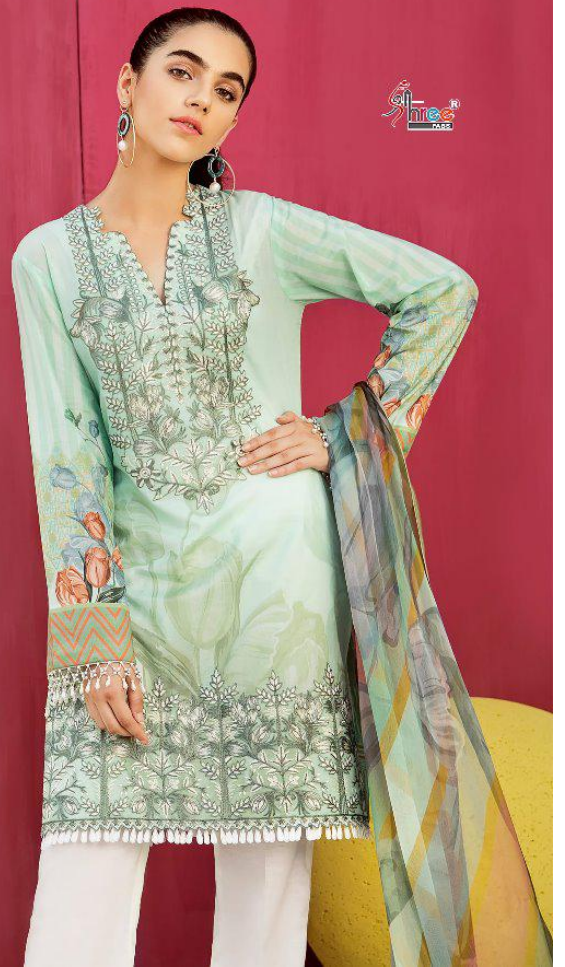

Firdous

EXCLUSIVE COLLECTION

Vol-5

Shree

Firdous

EXCLUSIVE COLLECTION

Vol-5

Firdous
EXCLUSIVE COLLECTION
Vol-5

7002

Shree
2024

Firdous

EXCLUSIVE COLLECTION

Vol-5

7004

Firdous
EXCLUSIVE COLLECTION
Vol-5

Firdous
EXCLUSIVE COLLECTION
Vol-5

7001

Firdous
EXCLUSIVE COLLECTION
Vol-5

Firdous
EXCLUSIVE COLLECTION
Vol-5

7001

7002

7003

7004

7005

present new looking and stylish printed designs

Firdous

EXCLUSIVE COLLECTION
Vol-5

D.NO.-	TOP	BOTTOM	DUPATTA	CHIFFON DUPATTA RATE	COTTON DUPATTA RATE
7001	PURE COTTON PRINT WITH HEAVY EMBROIDERY	SEMILAWN	CHIFFON / COTTON MAL MAL PRINTED	730	790
7002	PURE COTTON PRINT WITH HEAVY EMBROIDERY	SEMILAWN	CHIFFON / COTTON MAL MAL PRINTED	740	800
7003	PURE COTTON PRINT WITH HEAVY EMBROIDERY	SEMILAWN	CHIFFON / COTTON MAL MAL PRINTED	710	770
7004	PURE COTTON PRINT WITH SELF EMBROIDERY	SEMILAWN	CHIFFON / COTTON MAL MAL PRINTED	750	810
7005	PURE COTTON PRINT WITH HEAVY EMBROIDERY	SEMILAWN	CHIFFON / COTTON MAL MAL PRINTED	730	790
7006	PURE COTTON PRINT WITH HEAVY EMBROIDERY	SEMILAWN	CHIFFON / COTTON MAL MAL PRINTED	720	780