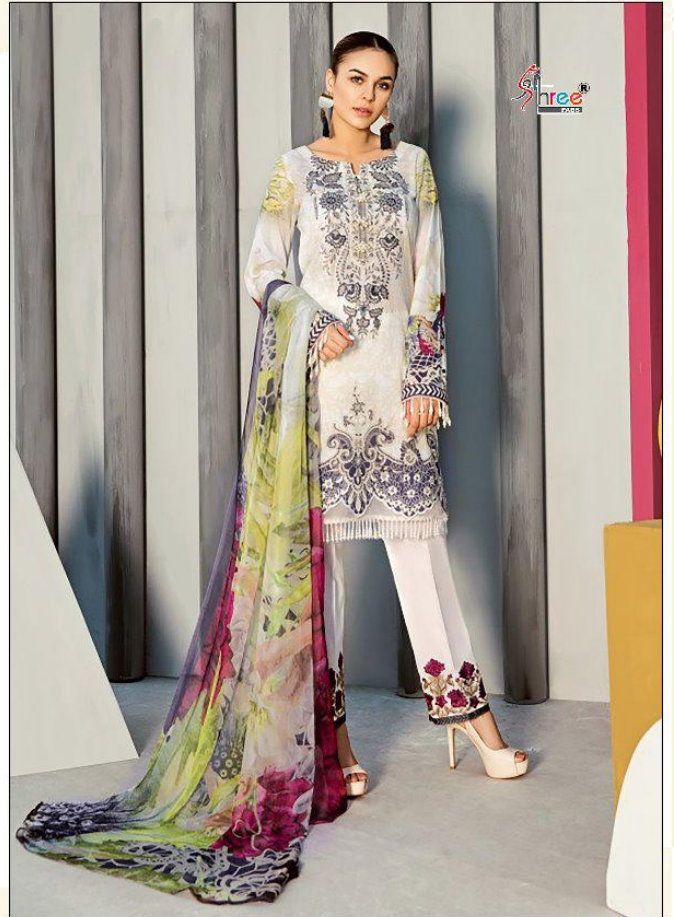

A woman with dark hair pulled back, wearing a black dress with intricate white embroidery on the chest and a large, vibrant floral scarf with red, yellow, and black patterns. She is looking towards the camera with a slight smile. The background consists of vertical stripes in yellow, grey, and blue.

EXCLUSIVE COLLECTION

Vol-5

7004

Firdous
EXCLUSIVE COLLECTION
Vol-5

Shree
FASHION

Firdous
EXCLUSIVE COLLECTION
Vol-5

7001

Firdous
EXCLUSIVE COLLECTION
Vol-5

Firdous
EXCLUSIVE COLLECTION
Vol-5

7001

7002

7003

7004

7005

7006

Firdous
EXCLUSIVE COLLECTION
Vol-5

7003

Firdous
EXCLUSIVE COLLECTION
Vol-5

A woman with dark hair pulled back, wearing a black dress with intricate white embroidery on the chest and a large, vibrant floral shawl draped over her shoulders. The shawl features large red and yellow flowers on a dark background. She is looking towards the camera with a slight smile. The background consists of vertical stripes in yellow, grey, and blue.