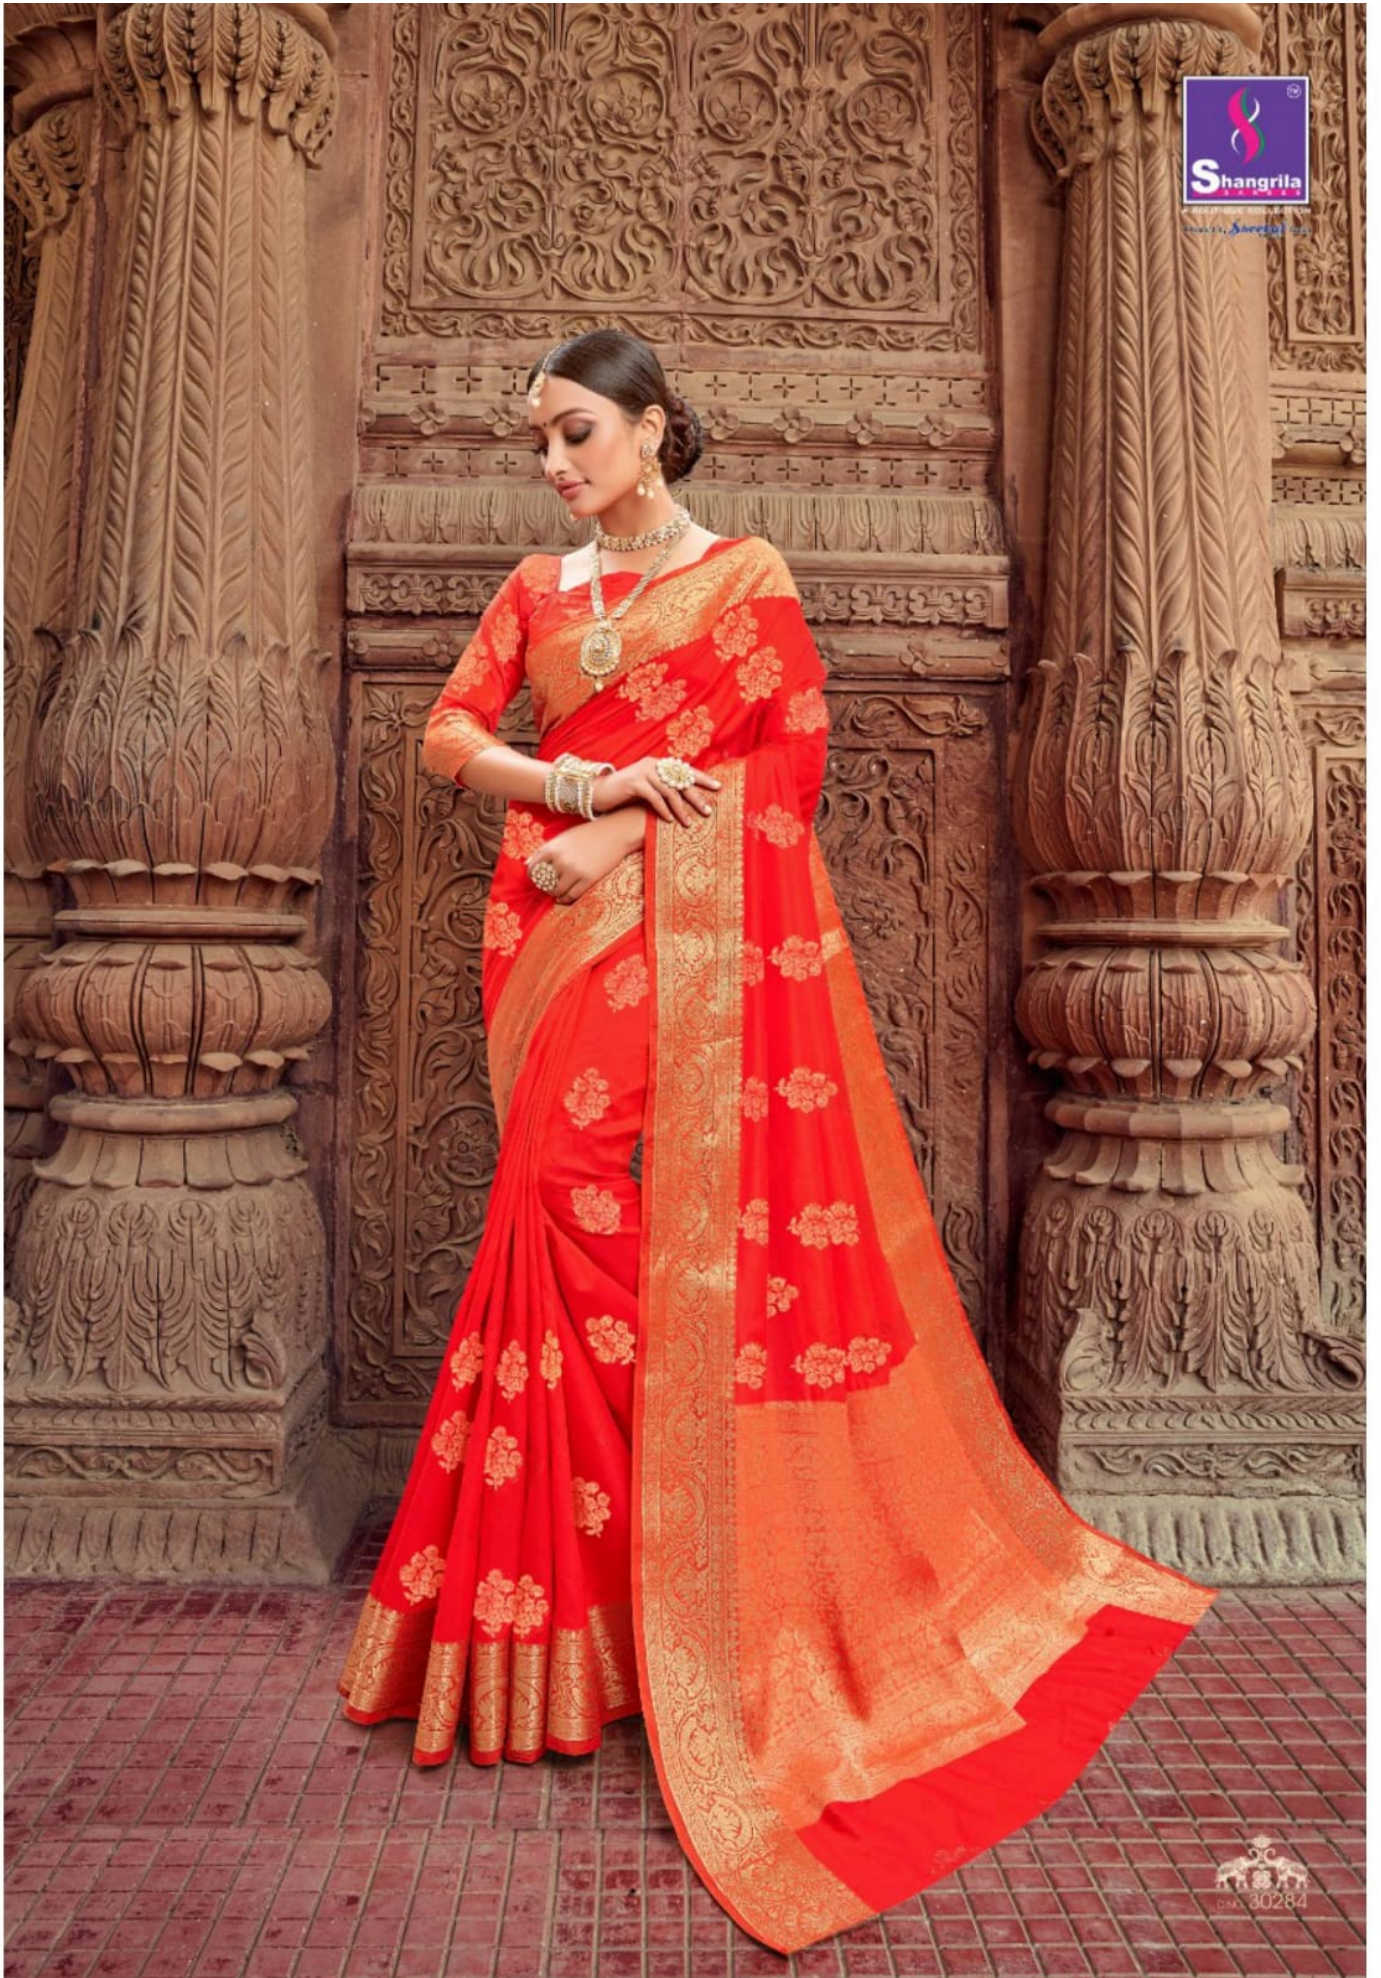

Alankaar

Vol-02

Stylish  Elegant

 30290

Grandiose  Classy

www.shangrila.com

Desire Fashion

30285

Alankaar

Vol-02

Gracious  Poised

D.NO. 30288

Alankaar

Vol-02

30281

30282

30283

30287

30288

30284

30285

30286

30289

30290

Affiliated to **Shreefal Group**

D.NO. 30282

— Exuberant  Beautiful —

30281

|| Ethnic verve ||

the culture look is back with a class in this season

30287