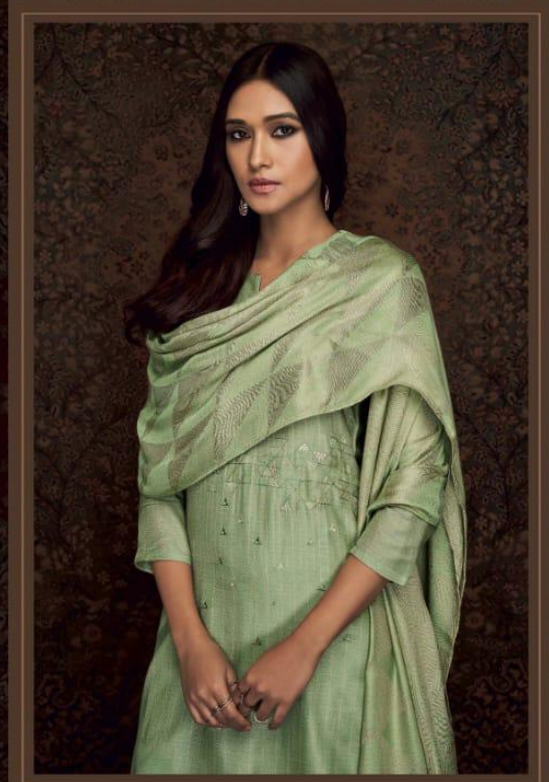

Ganga®

WOVEN GRACES

Ganga®

C-0003

Ganga®

C-0001

Ganga®

WOVEN GRACES

Ganga®

WOVEN GRACES

WOVEN GRACES – DESIGNER SALWAR SUITS

DESIGN NO.	CATALOG NAME	DESCRIPTION	PRICE
C-0001	WOVEN GRACES	Pure Silk Wool Printed With Embroidery	2545/-
C-0002	WOVEN GRACES	Pure Silk Wool Printed With Embroidery	2545/-
C-0003	WOVEN GRACES	Pure Silk Wool Printed With Embroidery	2545/-
C-0004	WOVEN GRACES	Pure Silk Wool Printed With Embroidery	2545/-
C-0005	WOVEN GRACES	Pure Silk Wool Printed With Embroidery	2545/-
C-0006	WOVEN GRACES	Pure Silk Wool Printed With Embroidery	2545/-