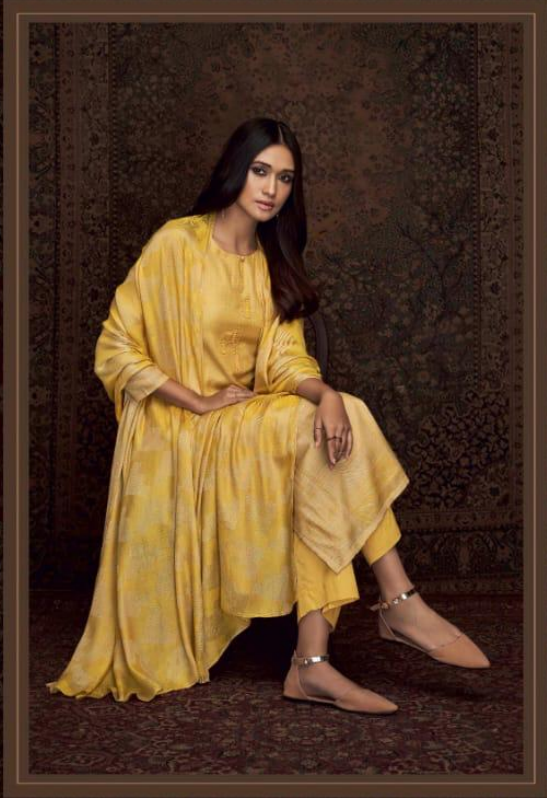

Ganga®

WOVEN GRACES

Ganga®

C-0003

Ganga®

C-0001

Ganga®

WOVEN GRACES

Ganga®

WOVEN GRACES

WOVEN GRACES – DESIGNER SALWAR SUITS

DESIGN NO.	CATALOG NAME	DESCRIPTION	PRICE
C-0001	WOVEN GRACES	Pure Silk Wool Printed With Embroidery	2545/-
C-0002	WOVEN GRACES	Pure Silk Wool Printed With Embroidery	2545/-
C-0003	WOVEN GRACES	Pure Silk Wool Printed With Embroidery	2545/-
C-0004	WOVEN GRACES	Pure Silk Wool Printed With Embroidery	2545/-
C-0005	WOVEN GRACES	Pure Silk Wool Printed With Embroidery	2545/-
C-0006	WOVEN GRACES	Pure Silk Wool Printed With Embroidery	2545/-