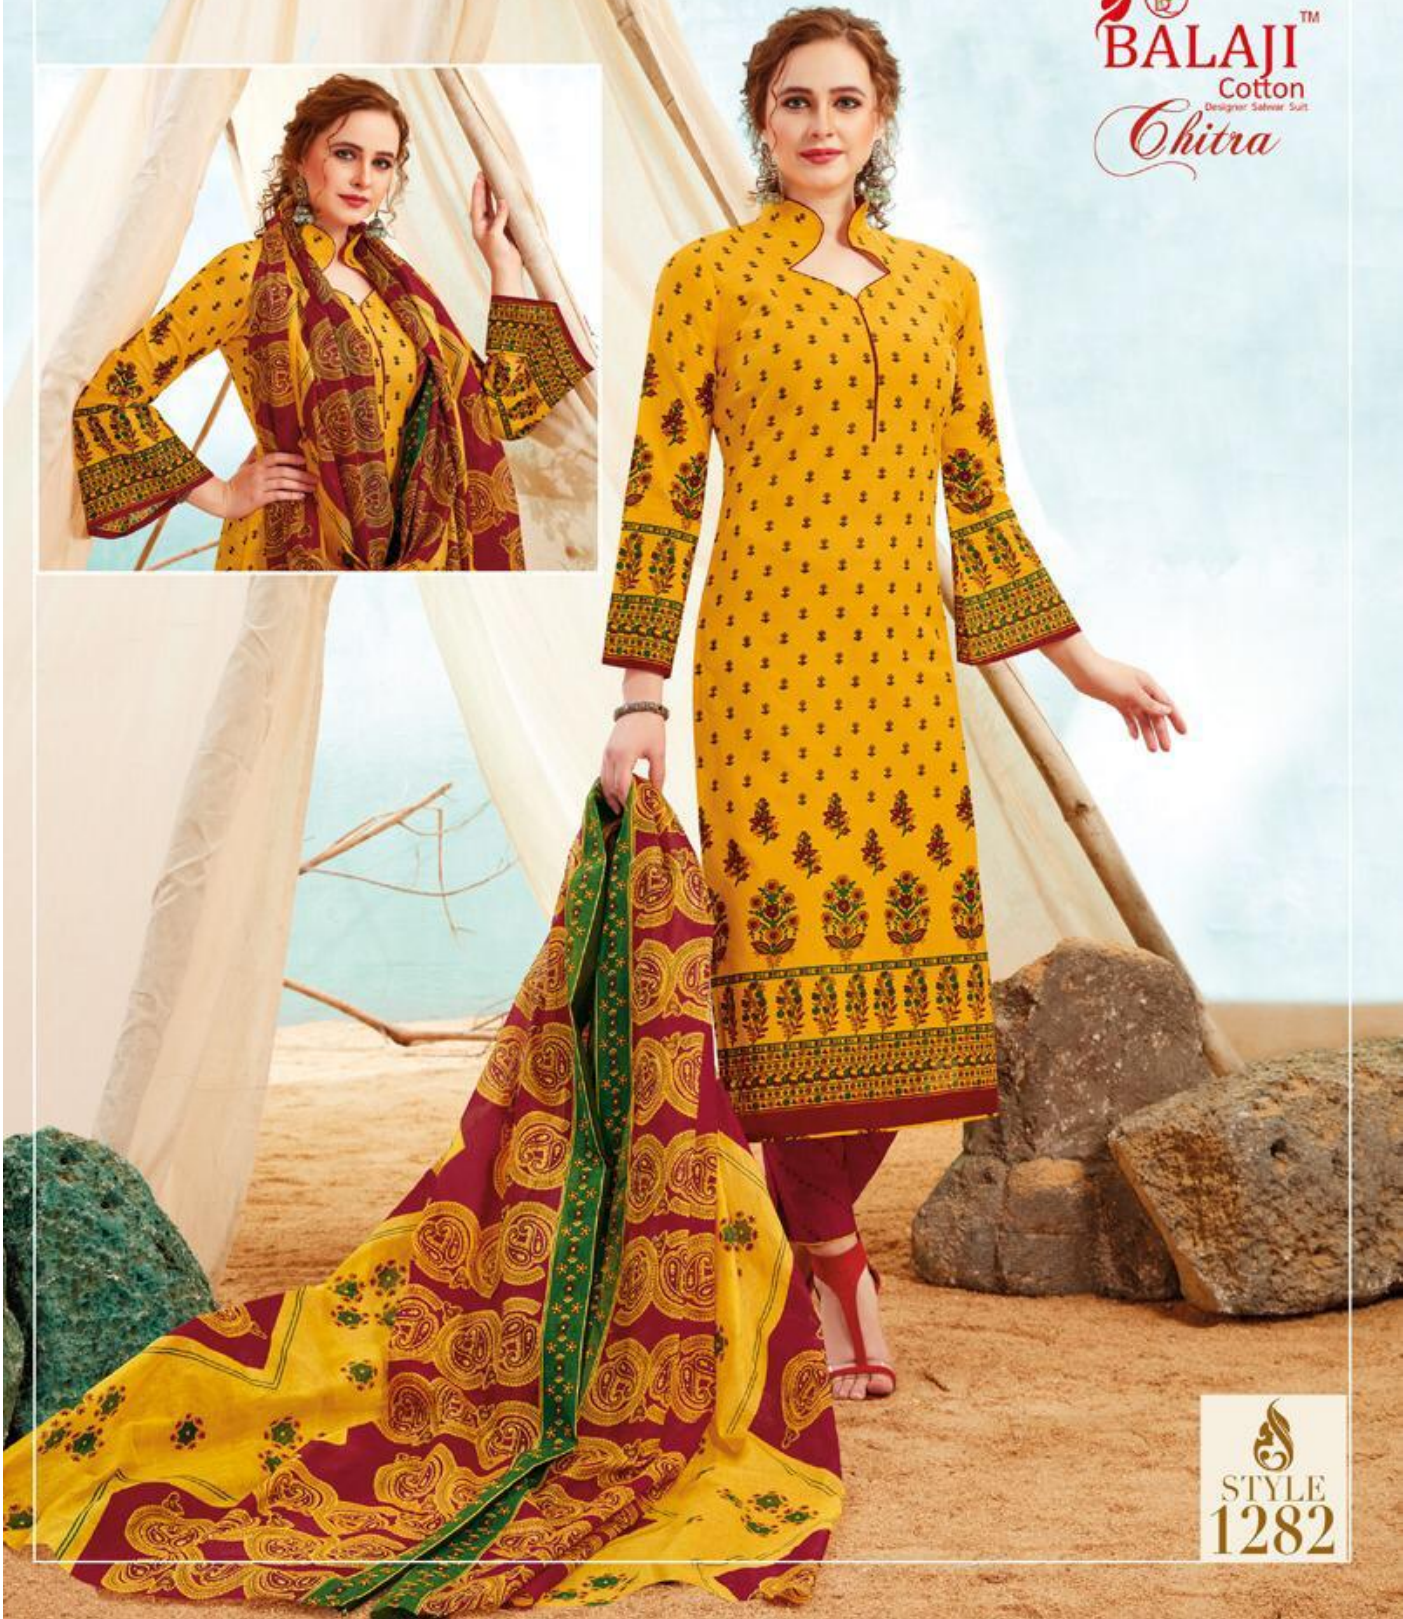

 **BALAJI**<sup>TM</sup>  
Cotton  
Designer Salwar Suit

*Chitra*  
VOL-23

 **BALAJI**<sup>TM</sup>  
Cotton  
Designer Saree Suit  
*Chitra*

 **BALAJI**™  
Cotton  
Designer Salwar Suit  
*Chitra*

  
STYLE  
1281

 **BALAJI**™  
Cotton  
Designer Saree Suit  
*Chitra*

  
STYLE  
1282

**BALAJI**<sup>TM</sup>  
Cotton  
Designer Sarewar Surt  
*Chitra*

  
STYLE  
1280

  
**BALAJI**<sup>TM</sup>  
Cotton  
Designer Salwar Suit

*Chitra*  
VOL-23

  
**BALAJI**<sup>TM</sup>  
Cotton  
*Designer Saviour Satt*  
*Chitra*

  
STYLE  
1277

1266

1267

1268

1269

1270