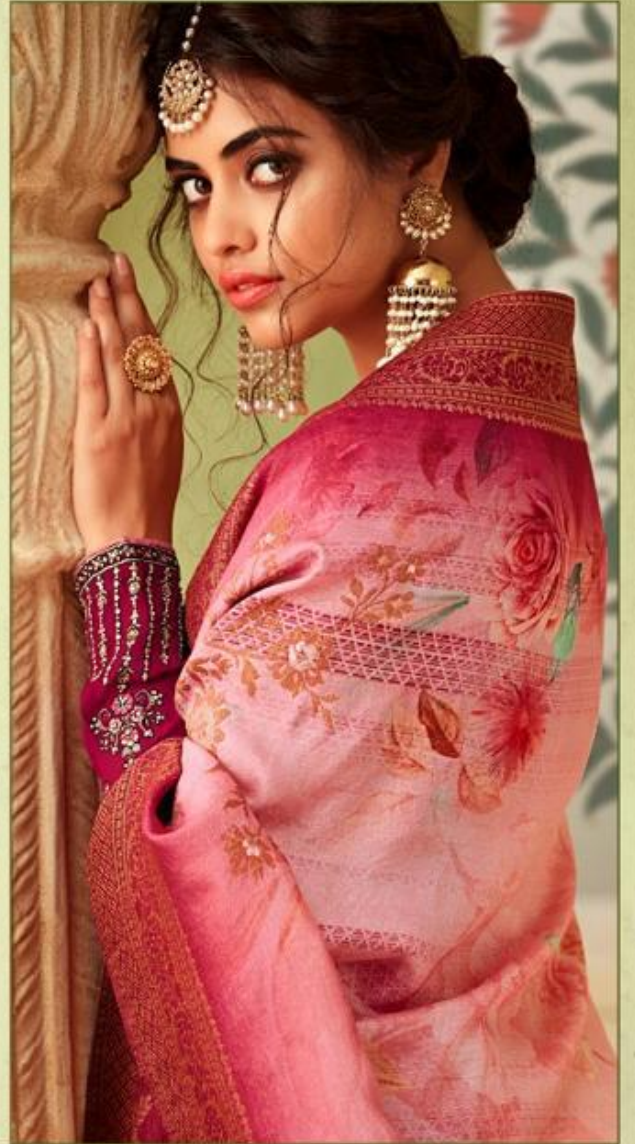

10701

AESTHETIC

The elegant attire is classy and sophisticated,  
glow in this dazzling dress.

SIMAR  
Maheera

*Glossy*  
**Maheera**

PRODUCT DETAILS

TOP

SATIN GEORGETTE WITH EMBROIDERY  
AND SWAROVSKI