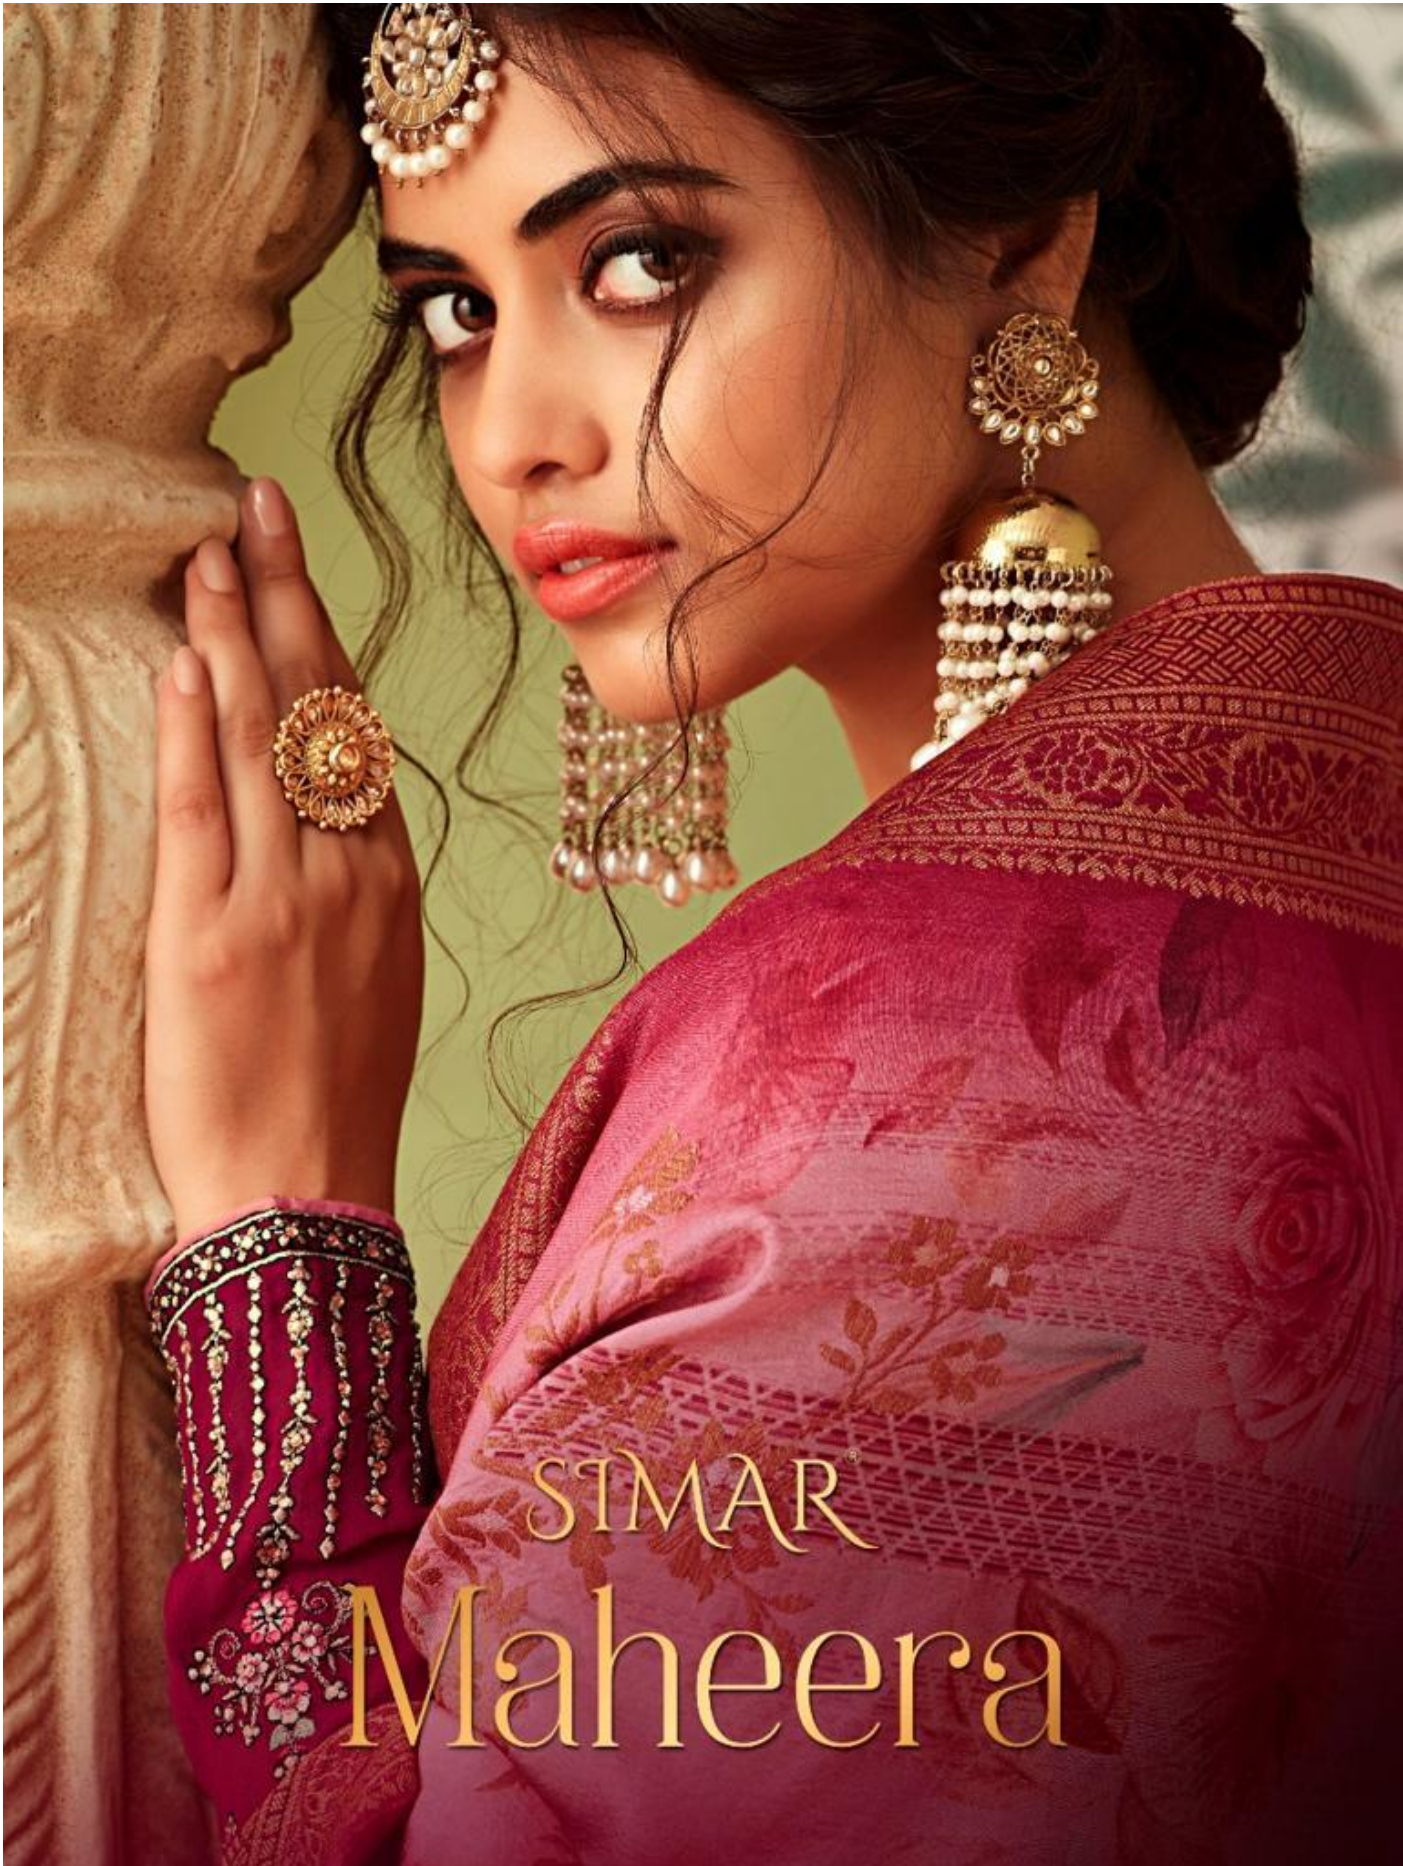

SIMAR
Maheera