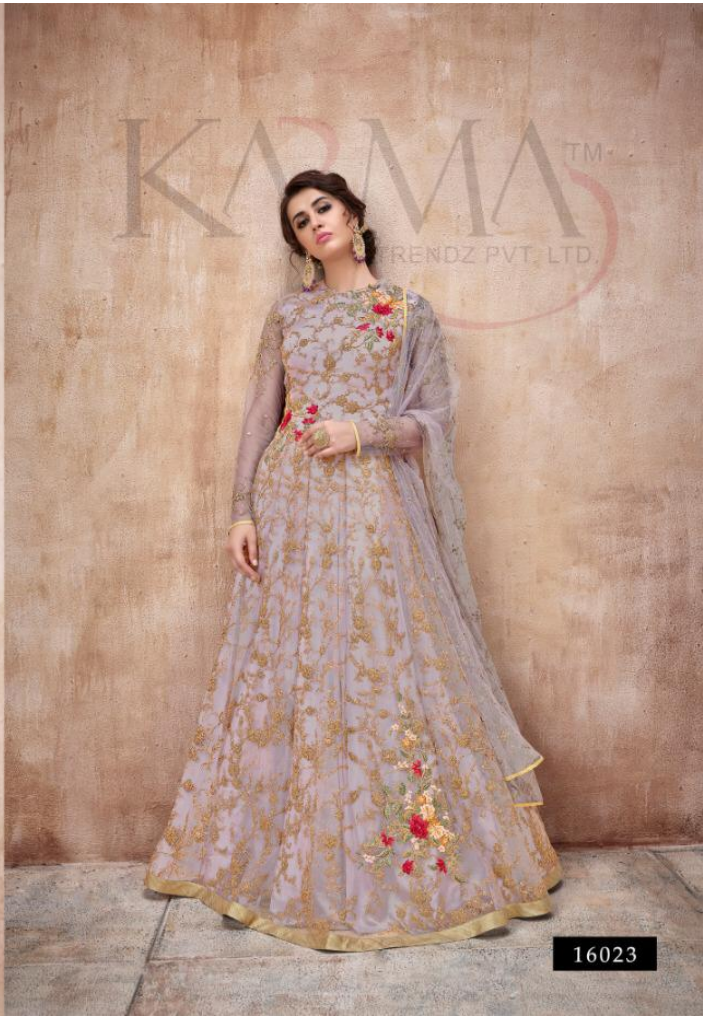

**KARMA™**  
TRENDZ PVT. LTD.

| Design No. | Description  | RATE |
|------------|--|------|
| 16023      | Net Embroided Anarkali Suit & Net Embroided Dupatta With Stone Work. | 3960 |
| 16023-A    | Net Embroided Anarkali Suit & Net Embroided Dupatta With Stone Work. | 3960 |
| 16023-B    | Net Embroided Anarkali Suit & Net Embroided Dupatta With Stone Work. | 3960 |
| 16023-C    | Net Embroided Anarkali Suit & Net Embroided Dupatta With Stone Work. | 3960 |
| 16023-D    | Net Embroided Anarkali Suit & Net Embroided Dupatta With Stone Work. | 3960 |

**(Bottom & Inner: - Silk Satin )**

**TOTAL SUITS: 5 FULL SET AMOUNT :19800 AVG. AMOUNT 3960**

**KARMA™**  
TRENDZ PVT. LTD.

**KARMA™**  
TRENDZ PVT. LTD.

16023

16023-A

16023-B

16023-C