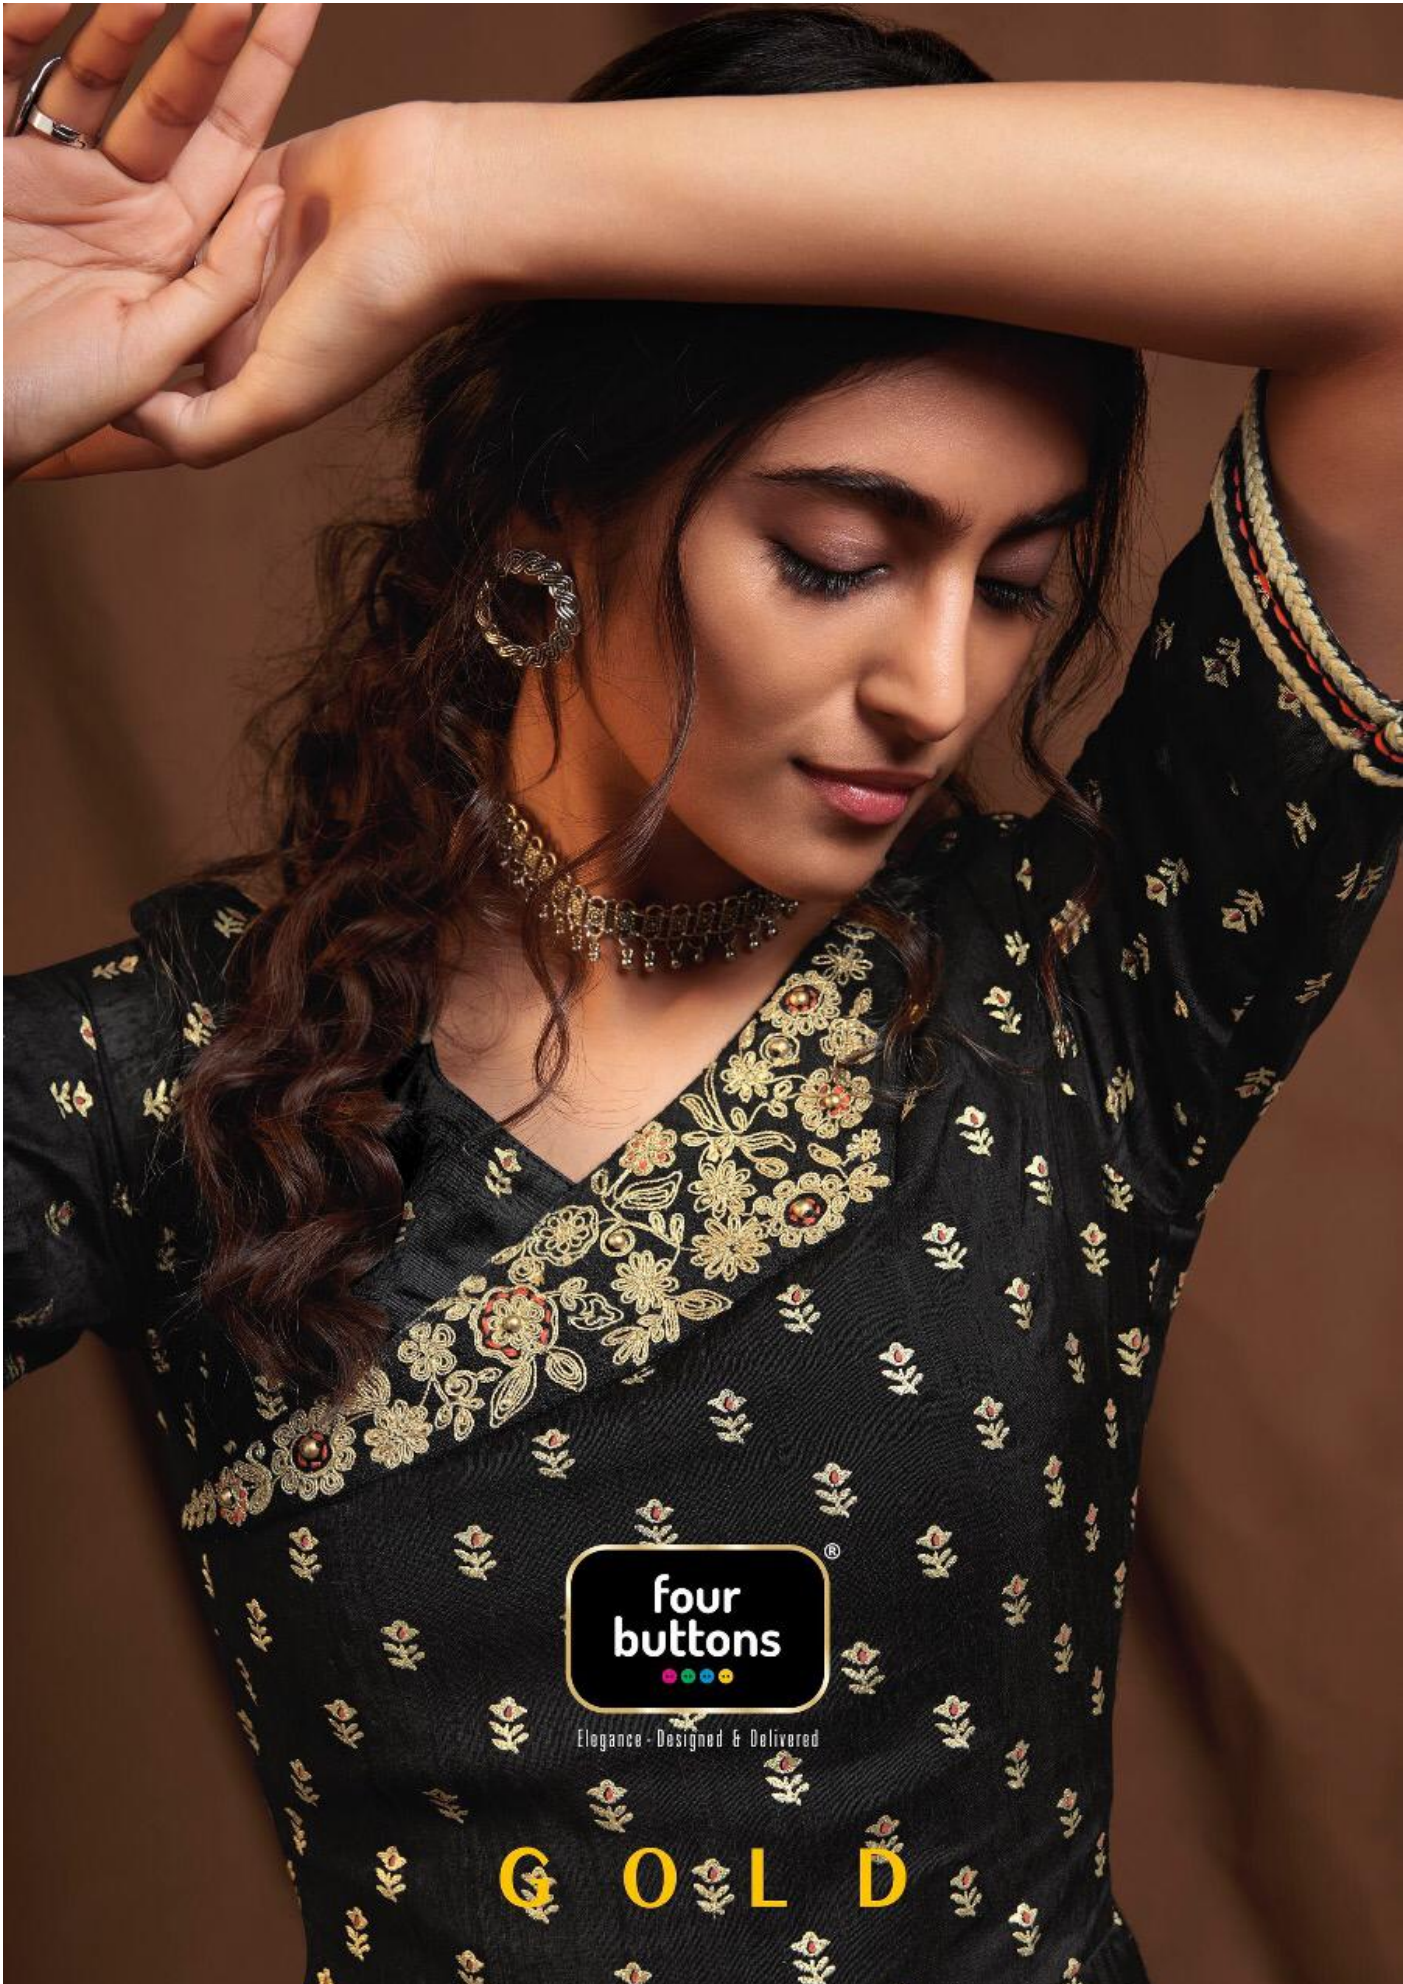

LENGTH : 55 INCHES

SIZES	M	L	XL	XXL	XXXL
(IN INCHES)	38	40	42	44	46

four
buttons

Elegance - Enigma & Enlivened

1353

**four
buttons**[®]
●●●●

Elegance - Designed & Delivered

G O L D