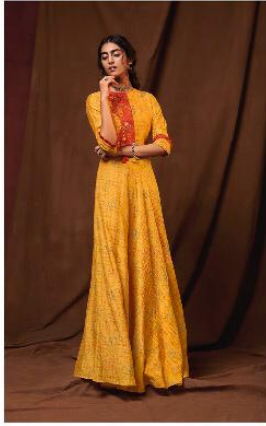

**four
buttons**[®]
●●●●

Elegance - Designed & Delivered

G O L D

1351

1351

1354

1355

1352

1353

1355

1354

D. NO	PRODUCT DETAIL
1351	Heavy Embroidery And Leather Gold Foil On Silk Slub
1352	Heavy Embroidery And Leather Gold Foil On Silk Slub
1353	Heavy Embroidery And Leather Gold Foil On Silk Slub
1354	Heavy Embroidery And Leather Gold Foil On Silk Slub
1355	Heavy Embroidery And Leather Gold Foil On Silk Slub

LENGTH : 55 INCHES

SIZES	M	L	XL	XXL	XXXL
(IN INCHES)	38	40	42	44	46

four
buttons

Elegance - Enigma & Enlivened

1353

**four
buttons**[®]
●●●●

Elegance - Designed & Delivered

G O L D