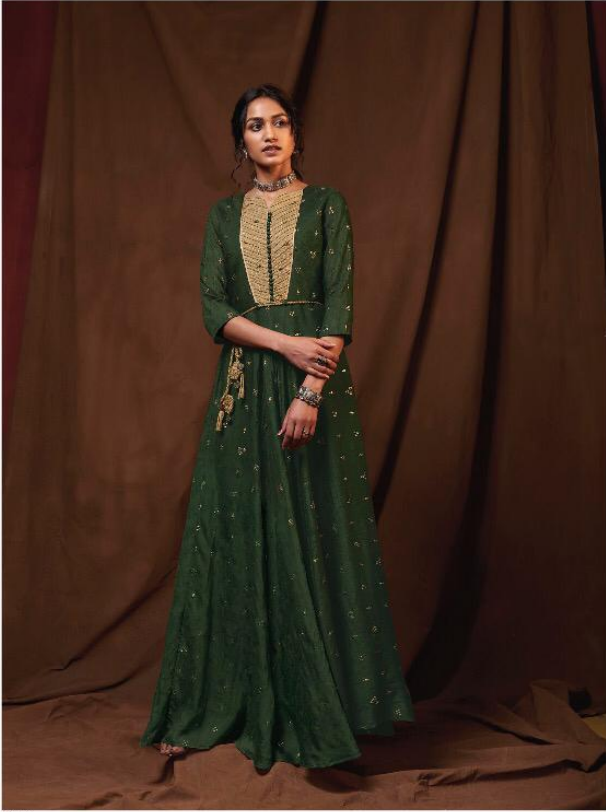

1353

1355

1354

D. NO	PRODUCT DETAIL
1351	Heavy Embroidery And Leather Gold Foil On Silk Slub
1352	Heavy Embroidery And Leather Gold Foil On Silk Slub
1353	Heavy Embroidery And Leather Gold Foil On Silk Slub
1354	Heavy Embroidery And Leather Gold Foil On Silk Slub
1355	Heavy Embroidery And Leather Gold Foil On Silk Slub

LENGTH : 55 INCHES

SIZES	M	L	XL	XXL	XXXL
(IN INCHES)	38	40	42	44	46

four
buttons

Elegance - Enigma & Enlivened

1353

**four
buttons**[®]
●●●●

Elegance - Designed & Delivered

G O L D