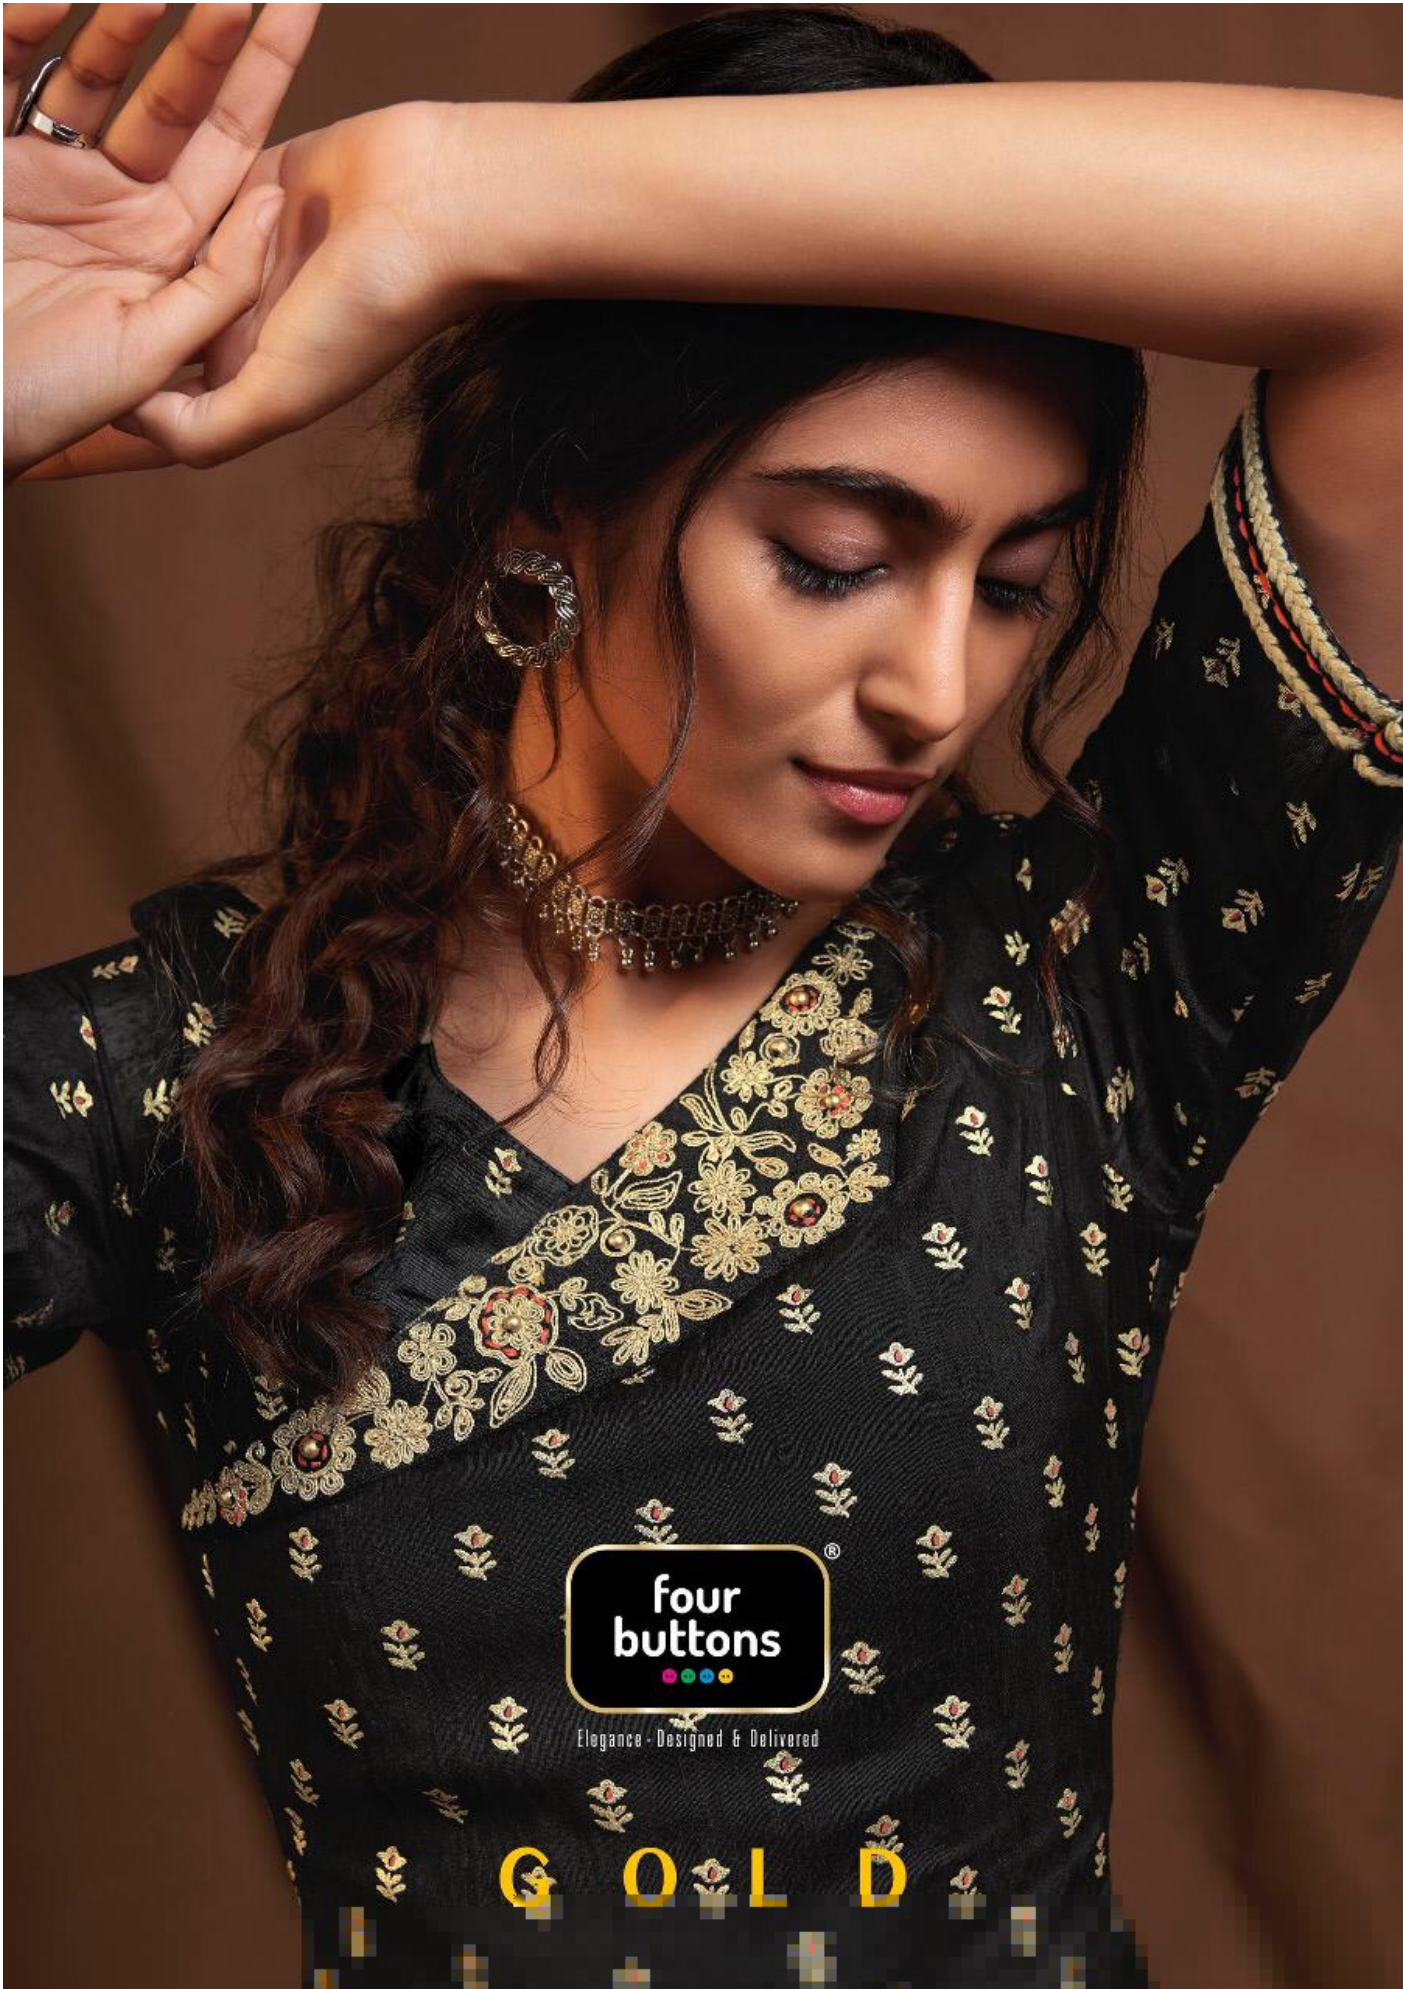

LENGTH : 55 INCHES

SIZES	M	L	XL	XXL	XXXL
(IN INCHES)	38	40	42	44	46

four  
buttons

Elegance - Enigma & Enlivened

1353

**four  
buttons**  
●●●●

Elegance - Designed & Delivered

**G O L D**