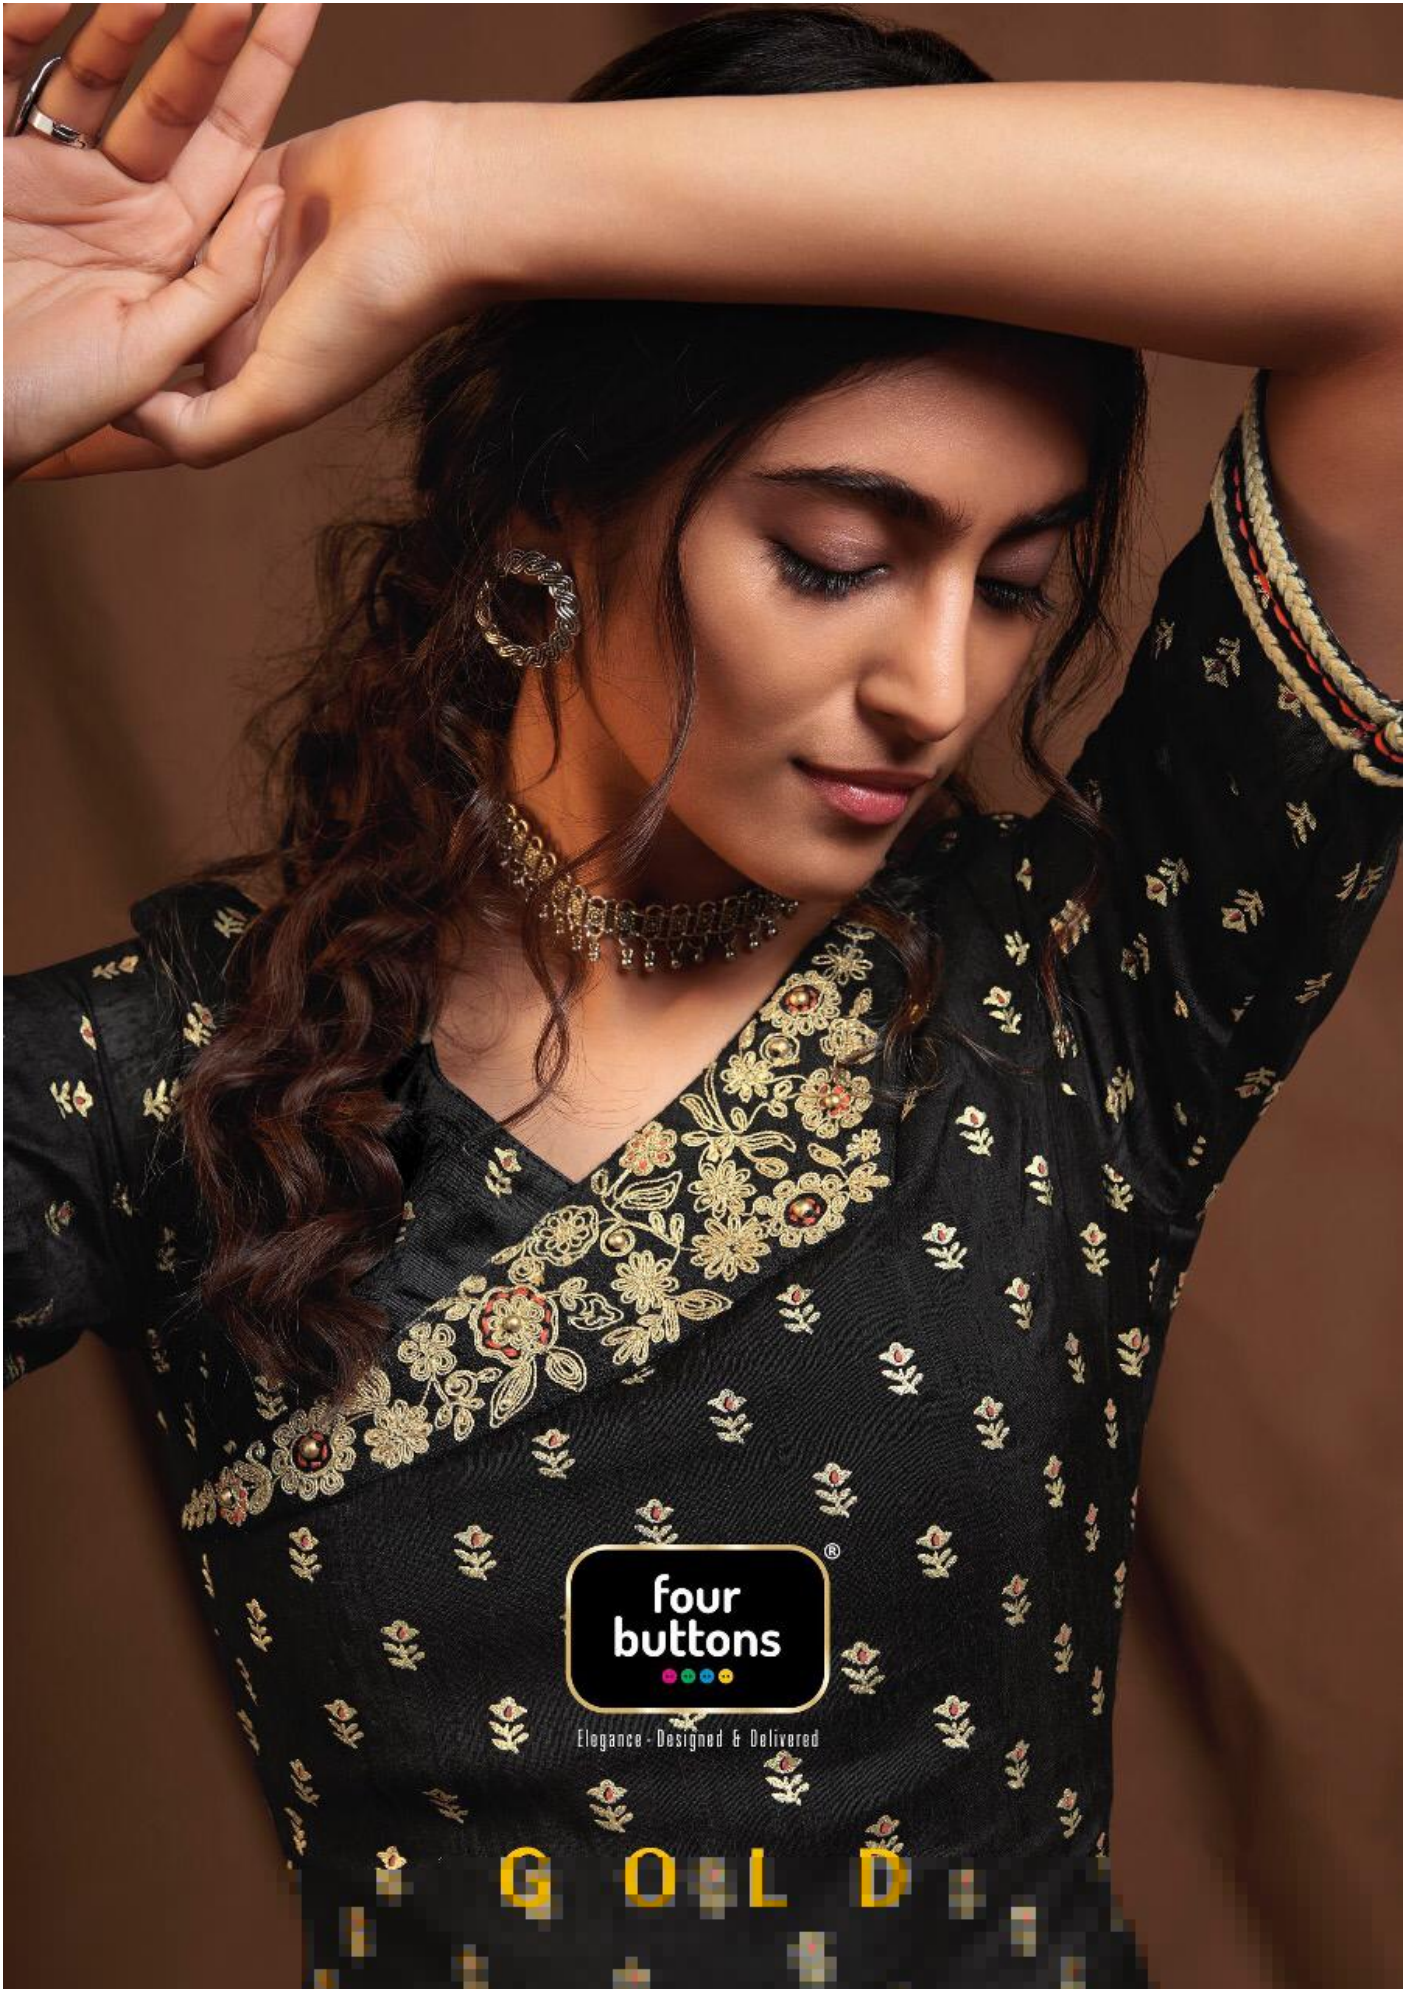

LENGTH : 55 INCHES

SIZES	M	L	XL	XXL	XXXL
(IN INCHES)	38	40	42	44	46

four  
buttons

Elegance - Enigma & Enlivened

1353

**four  
buttons**  
●●●●

Elegance - Designed & Delivered

**G O L D**