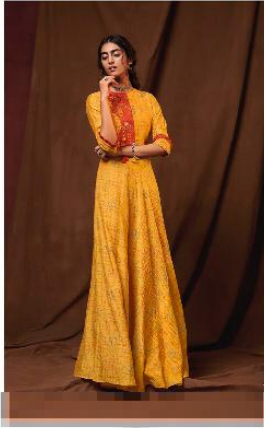

**four  
buttons**<sup>®</sup>  
●●●●

Elegance - Designed & Delivered

**G O L D**

1351

1351

1354

1355

four  
buttons

Elegance - Craftsmen & Culture

four  
buttons  
Elegance - Resilient & Enduring

1354

D. NO	PRODUCT DETAIL
1351	Heavy Embroidery And Leather Gold Foil On Silk Slub
1352	Heavy Embroidery And Leather Gold Foil On Silk Slub
1353	Heavy Embroidery And Leather Gold Foil On Silk Slub
1354	Heavy Embroidery And Leather Gold Foil On Silk Slub
1355	Heavy Embroidery And Leather Gold Foil On Silk Slub

LENGTH : 55 INCHES

SIZES	M	L	XL	XXL	XXXL
(IN INCHES)	38	40	42	44	46

four  
buttons

Elegance - Enigma & Enlivened

1353

**four  
buttons**  
●●●●

Elegance - Designed & Delivered

**G O L D**