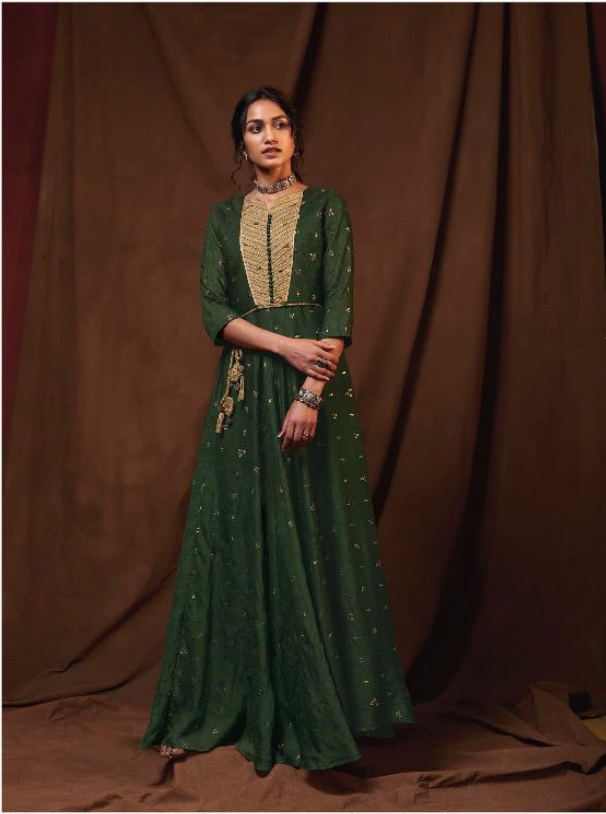

Elegance - Craftsmen & Culture

four  
buttons  
Elegance - Resilient & Enduring

1354

D. NO	PRODUCT DETAIL
1351	Heavy Embroidery And Leather Gold Foil On Silk Slub
1352	Heavy Embroidery And Leather Gold Foil On Silk Slub
1353	Heavy Embroidery And Leather Gold Foil On Silk Slub
1354	Heavy Embroidery And Leather Gold Foil On Silk Slub
1355	Heavy Embroidery And Leather Gold Foil On Silk Slub

LENGTH : 55 INCHES

SIZES	M	L	XL	XXL	XXXL
(IN INCHES)	38	40	42	44	46

four  
buttons

Elegance - Enigma & Enlivened

1353

**four  
buttons**  
●●●●

Elegance - Designed & Delivered

**G O L D**