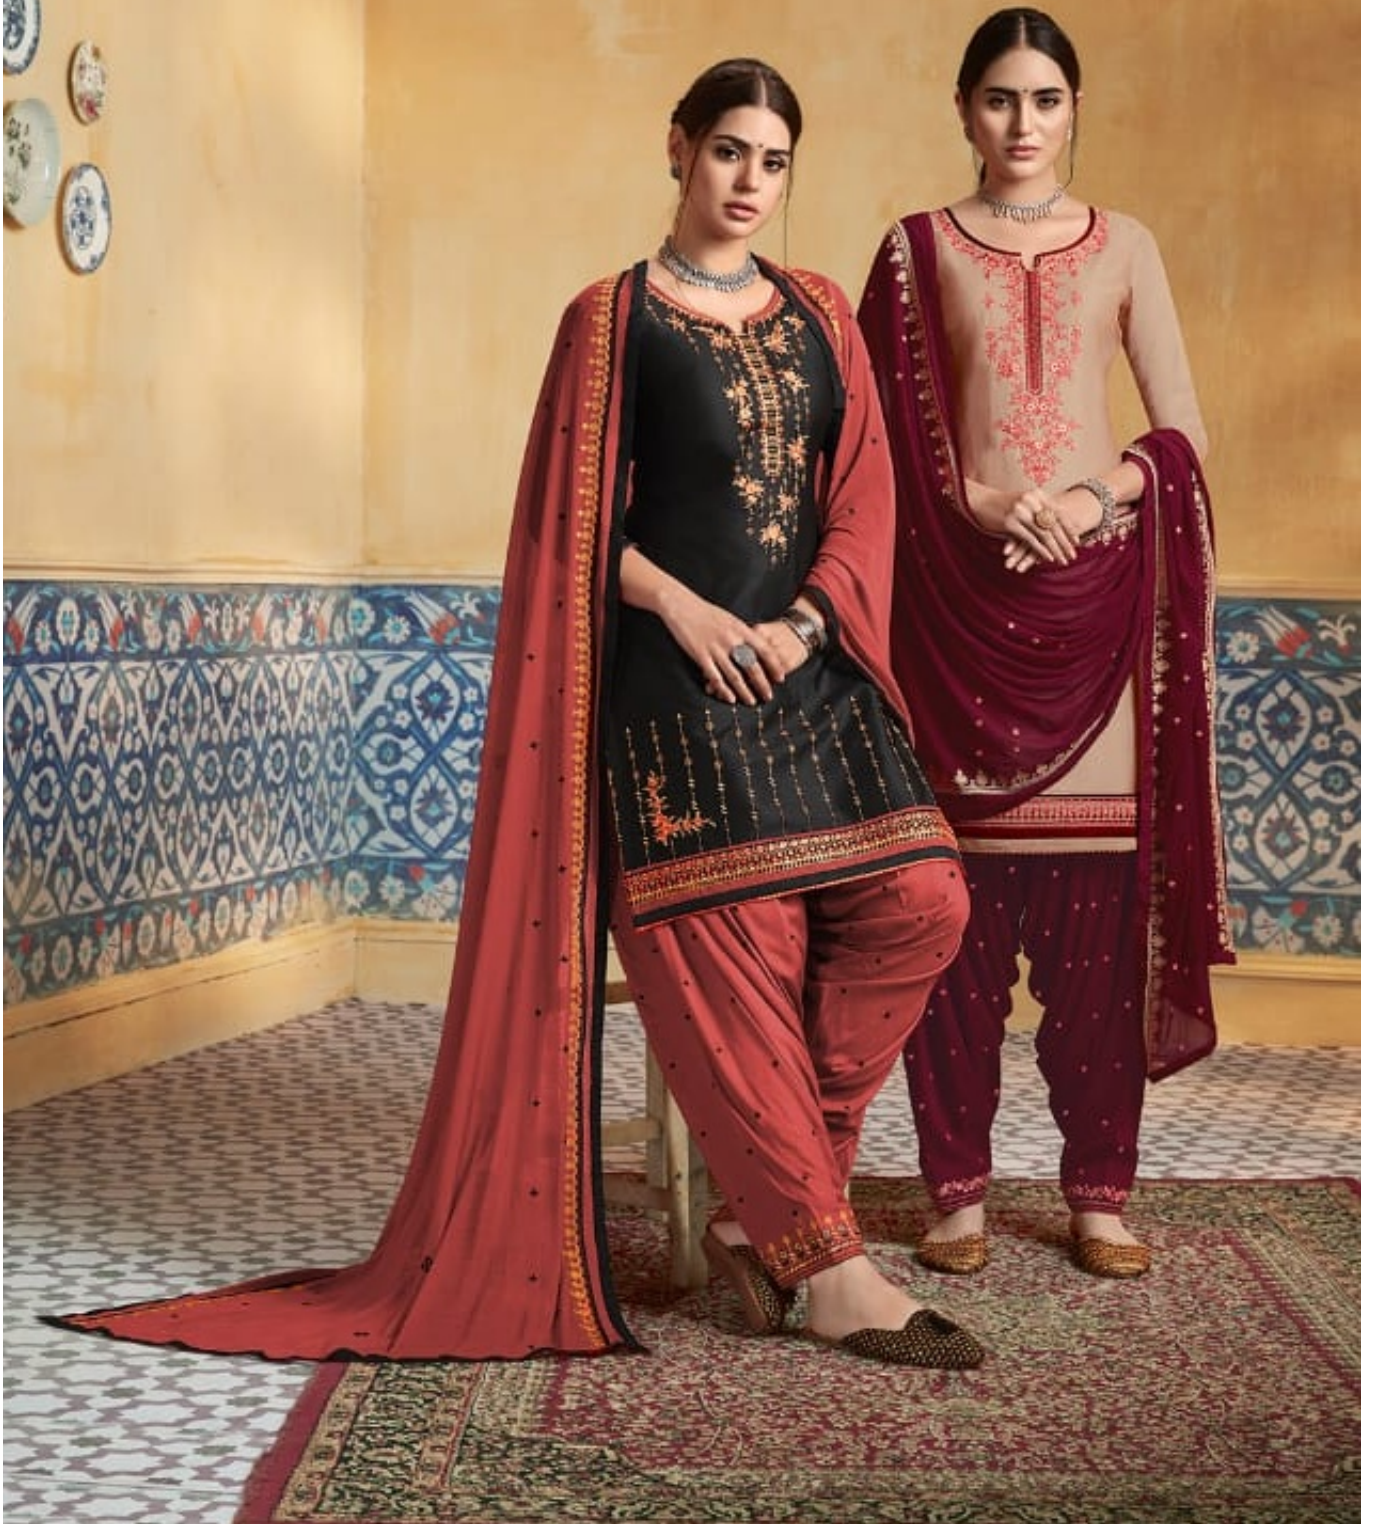

PATIALA HOUSE-74