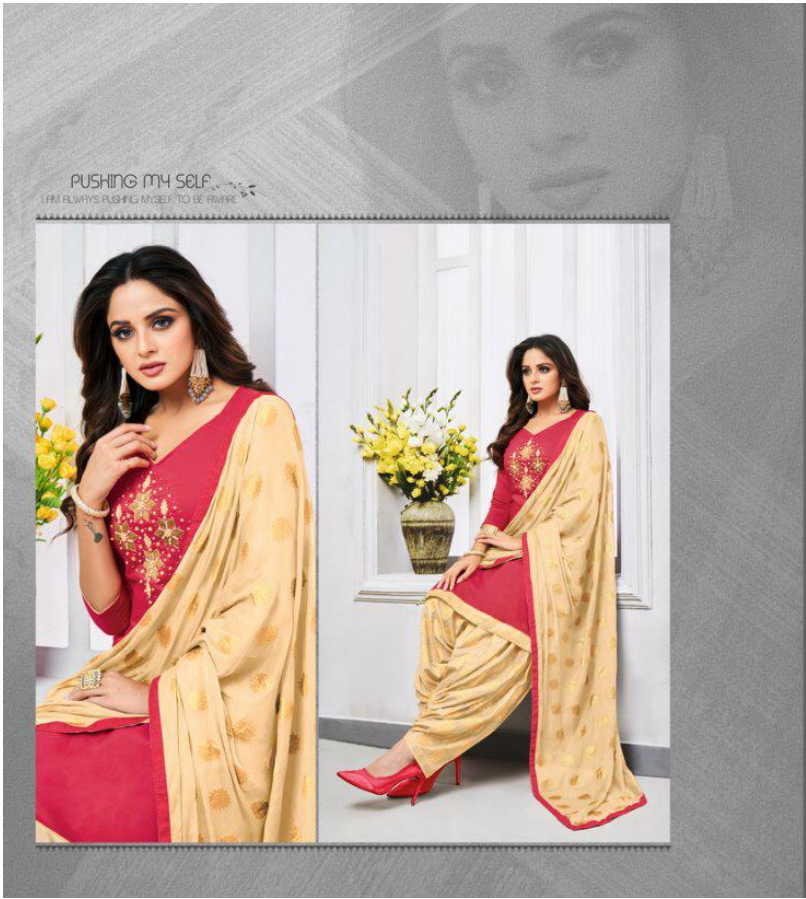

AFLATUNE

BOTTOM 2.50 Mtr. Vol-9

CARRY ATTENTION
Expressions of class are truly captivating and inspiring. Her unique
expression would carry attention in any circumstances.

60008

MAGIC COLLECTION

Fashion Collection was designed to give you magnificent and timeless elegance, also
showing your self beauty and enhance your image.

60003

SURROUNDED BY YOU

YOU ARE ALWAYS THERE AND WE ARE ALWAYS SURROUNDED BY YOU

60007

60006

60004

AFLATUNE

BOTTOM 2.50 Mtr. Vol-9