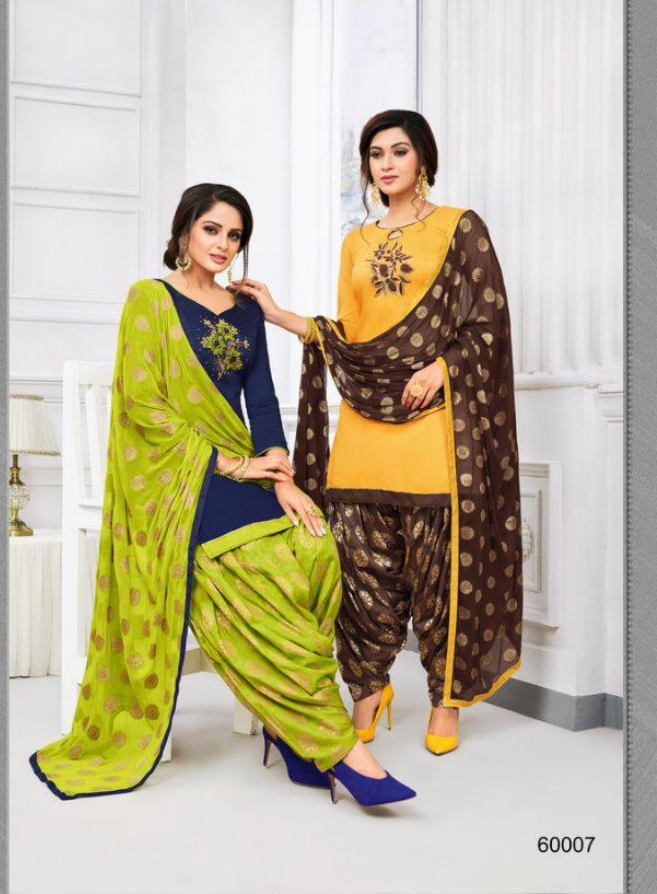

SURROUNDED BY YOU

60007