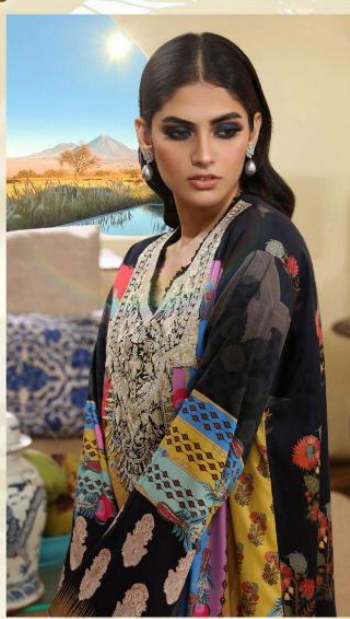

MUZLIN|1001