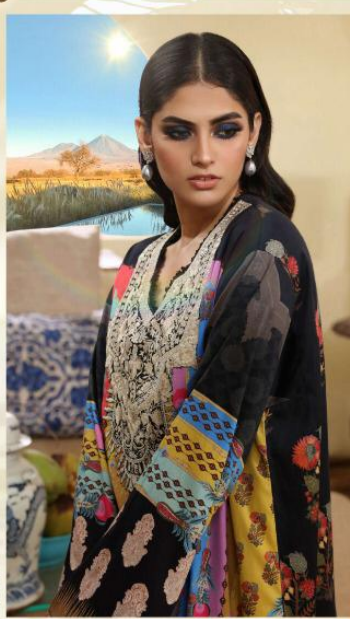

MUZLIN|1001

MUZLIN|1002

PRESENTING TO YOU OUR NEW CATALOGUE

SANA SAFINAZ

MUZLIN

FROM FAIR LADY EXPORTS(I)PVT LTD

DESIGN NO.	CATALOG NAME	DESCRIPTION	PRICE
SS 1001	MUZLIN	TOP :PURE JAM SATIN PRINT WITH <i>HEAVY PATCH WORK EMBROIDERY</i> BOTTOM : PURE LAWN DYED DUPATTA :PURE LAWN <i>DIGITAL PRINT</i>	729/-
SS 1002	MUZLIN	TOP :PURE JAM SATIN PRINT WITH <i>HEAVY PATCH WORK EMBROIDERY</i> BOTTOM : PURE LAWN WITH <i>EXCLUSIVE PRINTS</i> DUPATTA :PURE LAWN <i>DIGITAL PRINT</i>	729/-
SS 1003	MUZLIN	TOP :PURE JAM SATIN PRINT WITH <i>HEAVY PATCH WORK EMBROIDERY</i> BOTTOM : PURE LAWN DYED DUPATTA :PURE LAWN <i>DIGITAL PRINT</i>	729/-
SS 1004	MUZLIN	TOP :PURE JAM SATIN PRINT WITH <i>HEAVY PATCH WORK EMBROIDERY</i> BOTTOM : PURE LAWN WITH <i>EXCLUSIVE PRINTS</i> DUPATTA :PURE LAWN <i>DIGITAL PRINT</i>	729/-
SS 1005	MUZLIN	TOP :PURE JAM SATIN PRINT WITH <i>HEAVY PATCH WORK EMBROIDERY</i> BOTTOM : PURE LAWN WITH <i>EXCLUSIVE PRINTS</i> DUPATTA :PURE LAWN <i>DIGITAL PRINT</i>	729/-
SS 1006	MUZLIN	TOP :PURE JAM SATIN PRINT WITH <i>HEAVY PATCH WORK EMBROIDERY</i> BOTTOM : PURE LAWN DYED DUPATTA :PURE LAWN <i>DIGITAL PRINT</i>	729/-
Total Pcs : 6		Total Amount : 4374/- + GST	