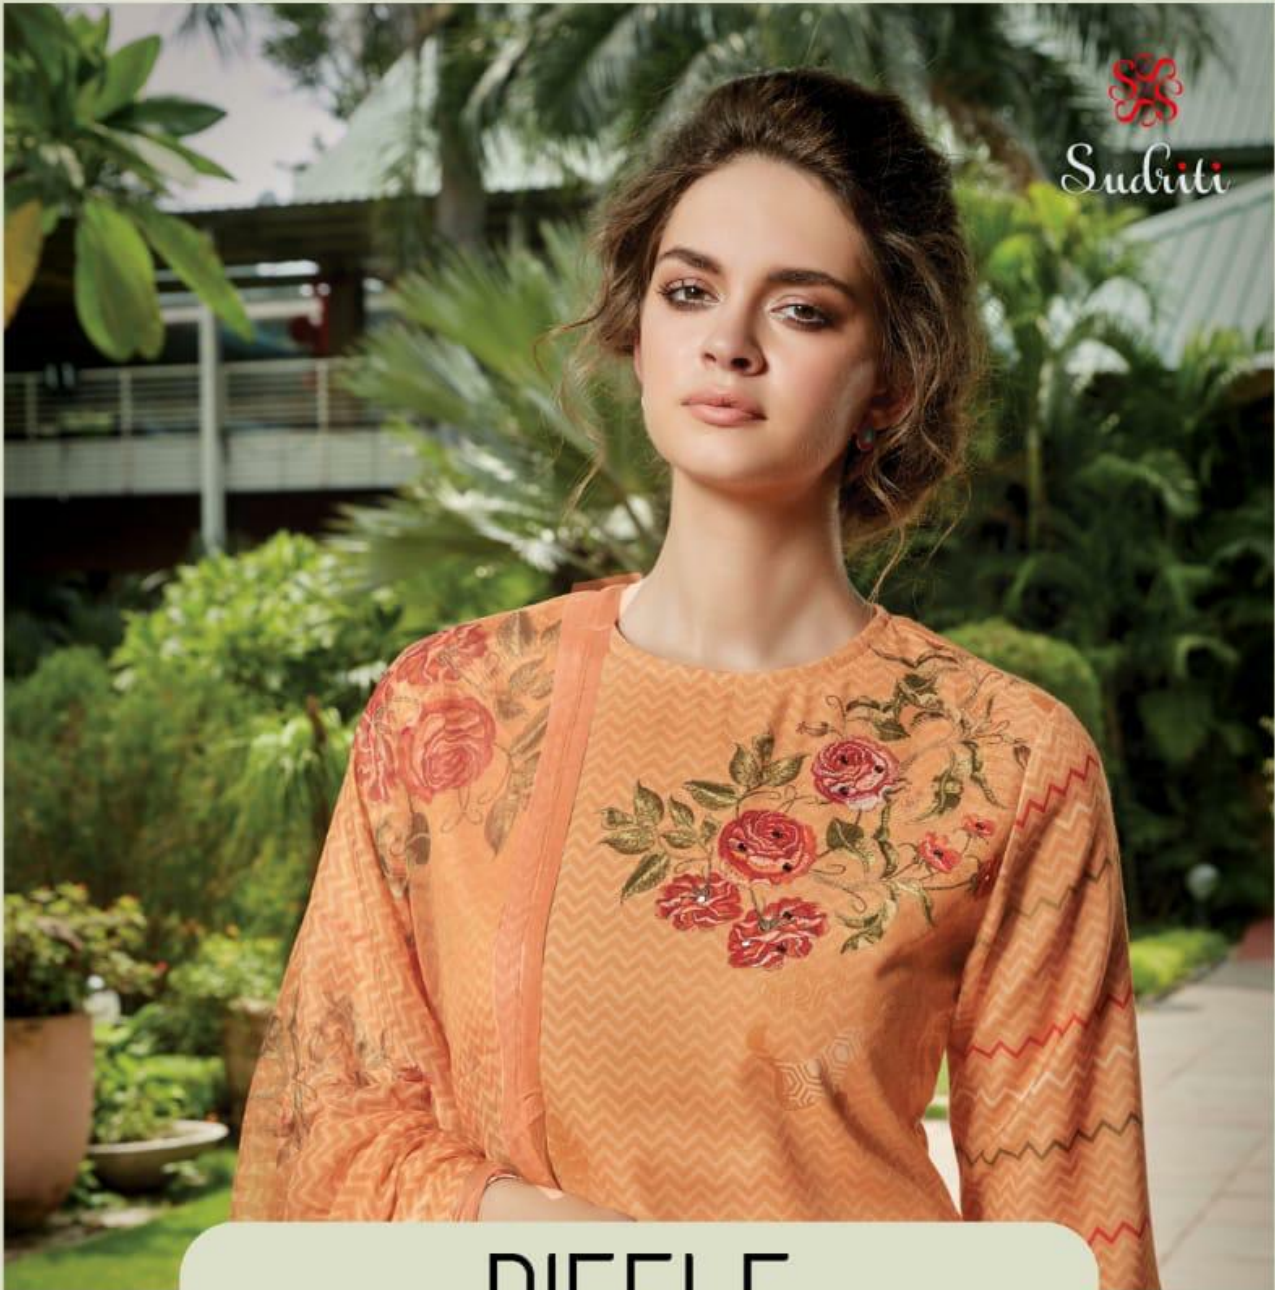

DESIGN NO. 978

Suditi

RIFFLE

Suditi
RIFFLE

All accessories are for shoot purpose only

DESIGN NO. 970

RIFFLE

H S N CODE - 5512