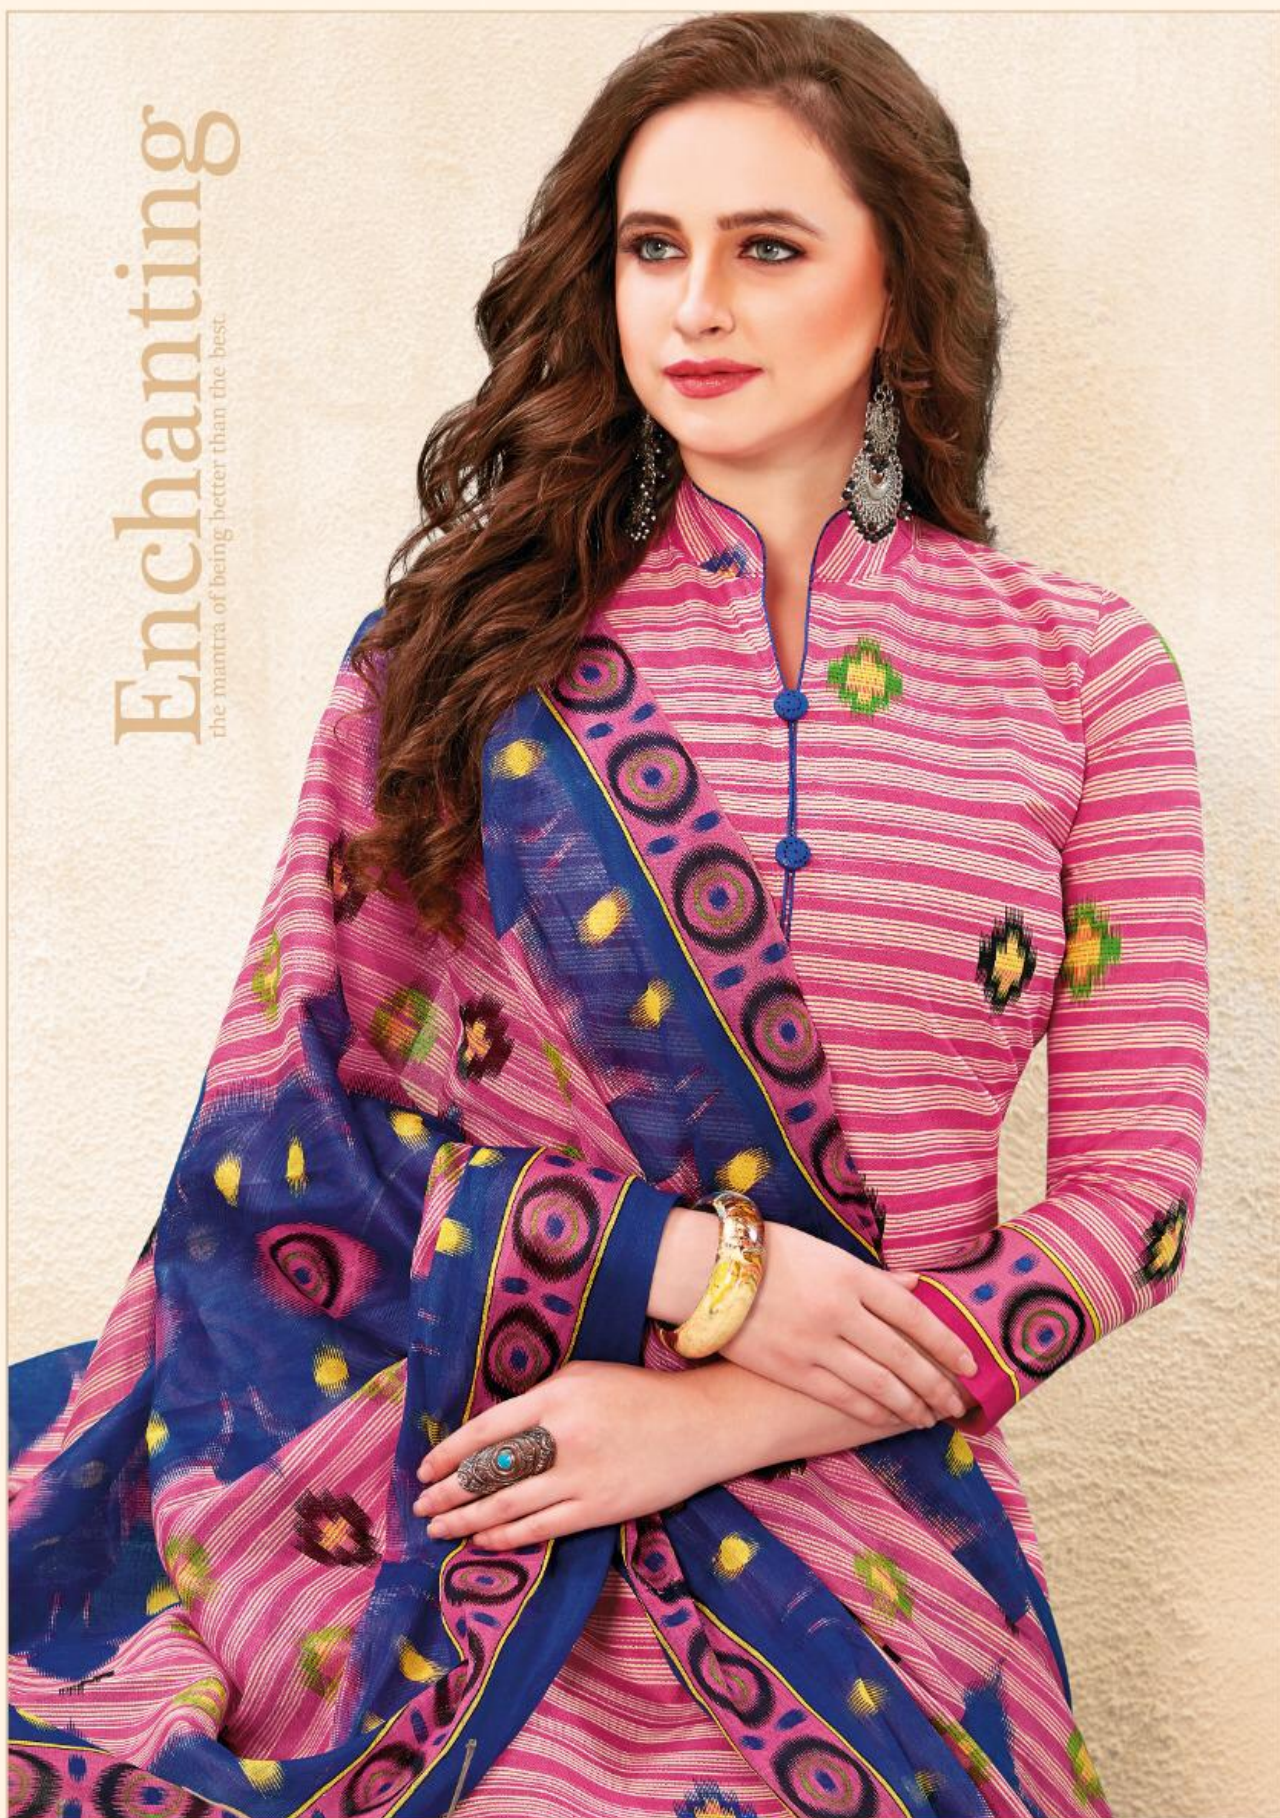

BALAJITM
Cotton
Designer Salwar Suit

I K K A T
VOL-1

BALAJITM
Cotton
Designer Salwar Suit
IKKAT

1005

 **BALAJI**TM
Cotton
Designer Saree Suit
IKKAT

1006

BALAJITM
Cotton
Designer Salwar Suit
IKKAT

1009

BALAJITM
Cotton
Designer Salwar Suit

I K K A T
VOL-1

BALAJITM
Cotton
Designer Salwar Suit
IKKAT

1008

 **BALAJI**TM
Cotton
Designer Sahwar Sult
IKKAT

1010

LISTEN

to your heart and wear your dreams when it comes to fashion.

BALAJITM
Cotton
Designer Salwar Suit
IKKAT

1011

Enchanting

the mantra of being better than the best.

Enchanting

the mantra of being better than the best.

 **BALAJI**TM
Cotton
Designer Salwar Suit
IKKAT

1012

 **BALAJI**TM
Cotton
Designer Salwar Suit
IKKAT

1001

1001

1002

1003

1004

1005

1006