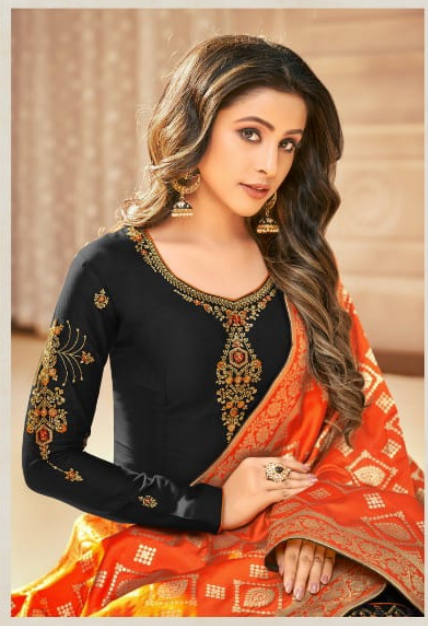

samaira

YOU WAKE UP

801