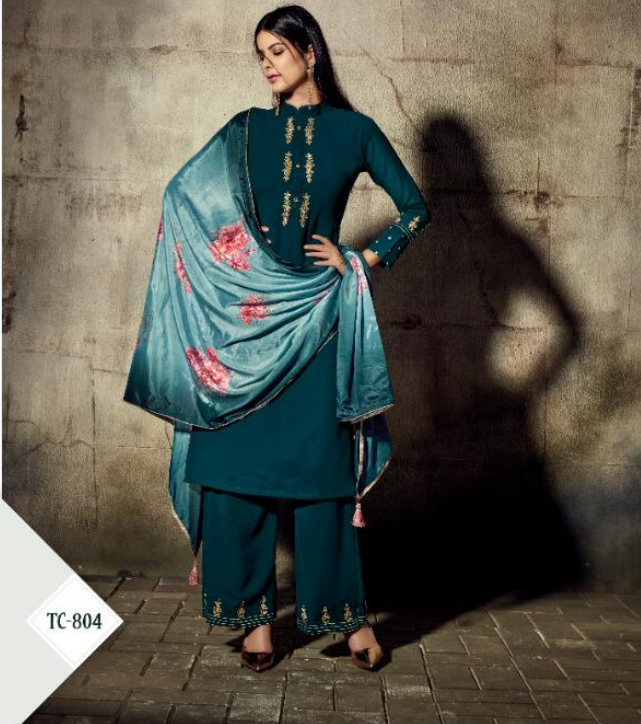

TUCUTE

TC-804