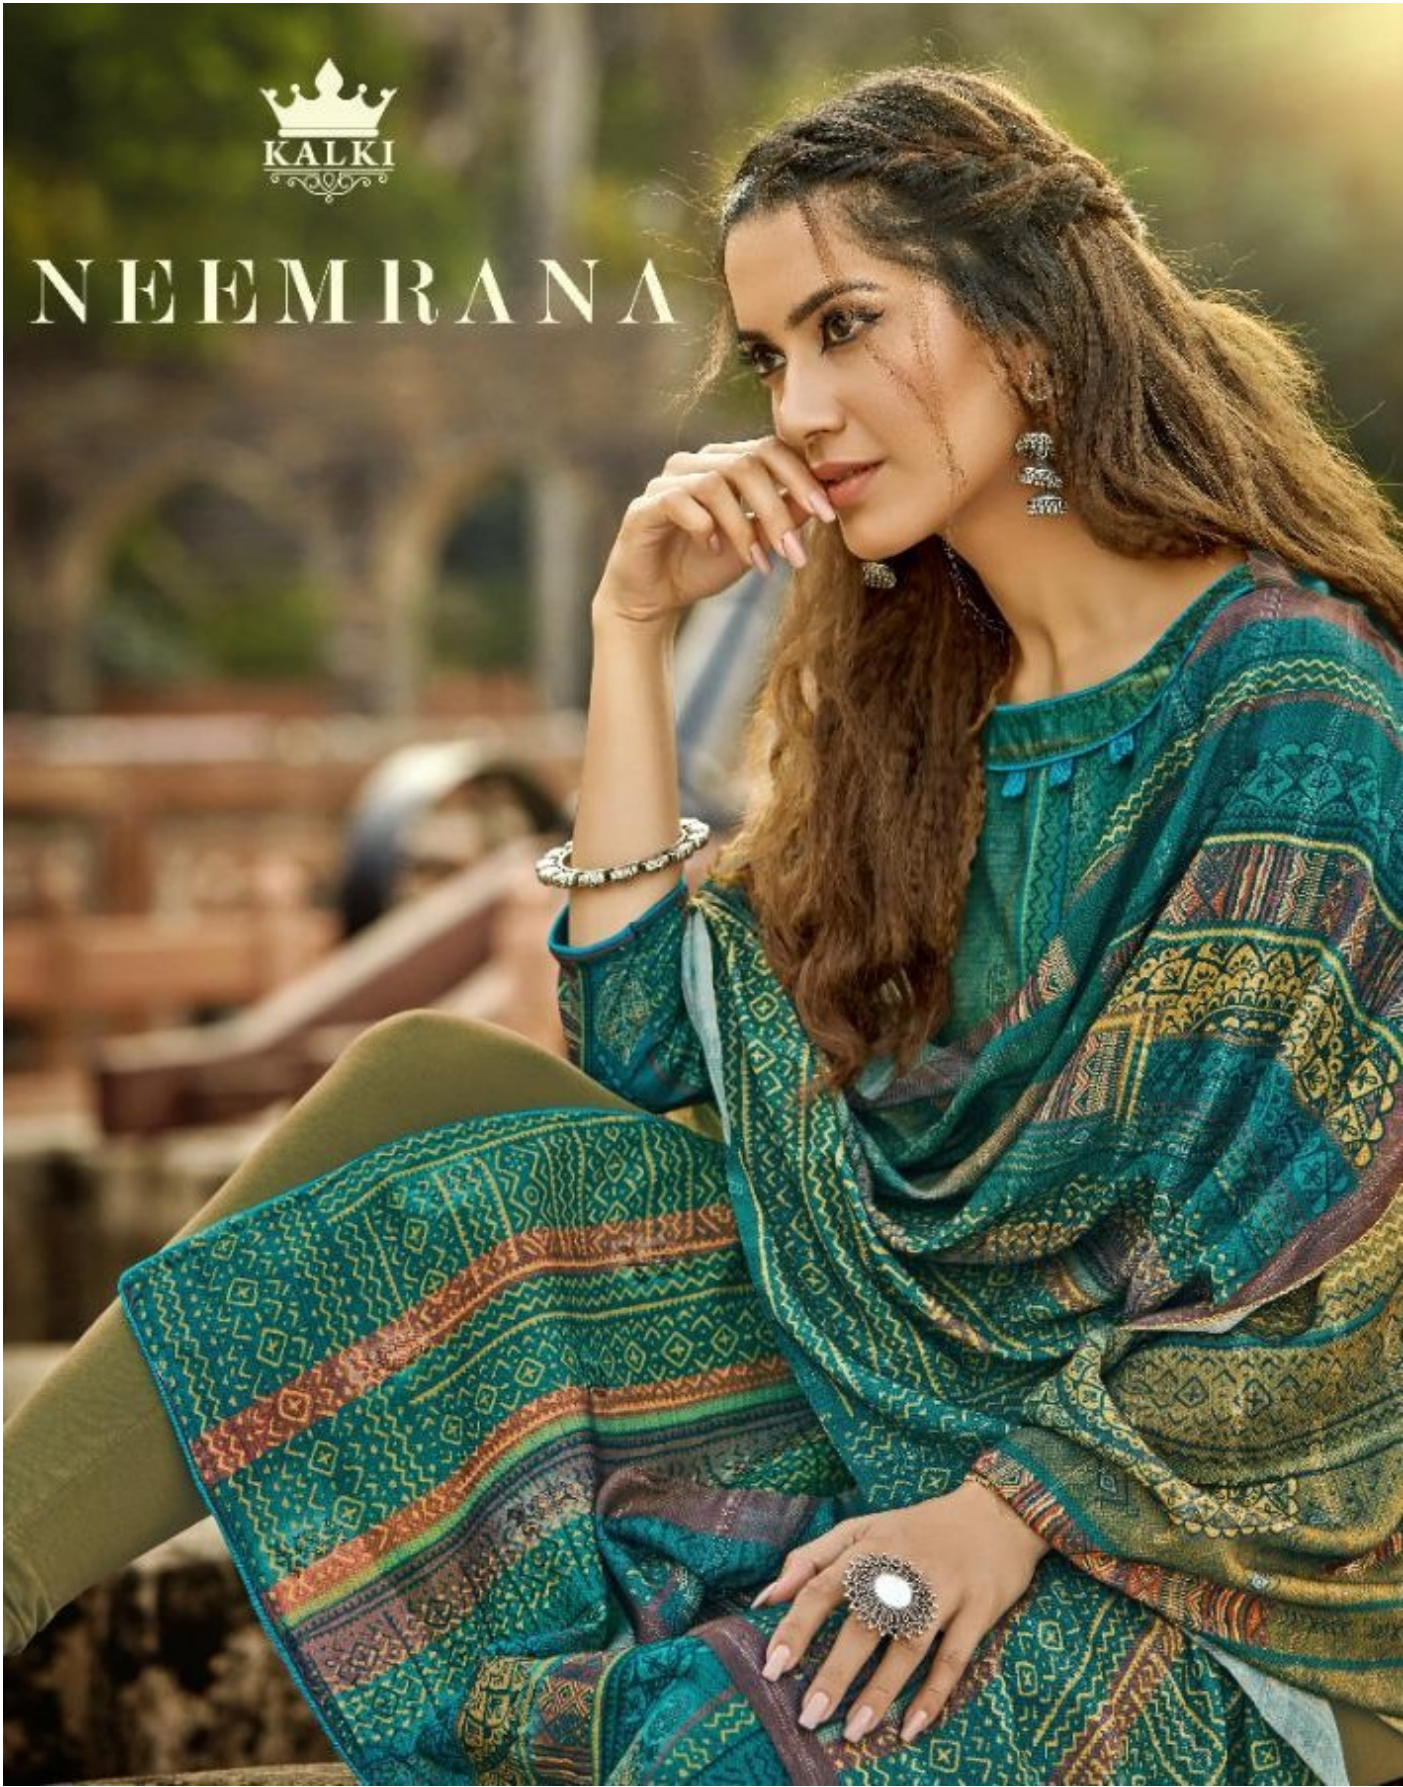

NEEMRANA

The **SHINING** star

There she is, the evening star. She shines first, she shines brightest, and she shines longest.

•7005•

the VIBRANT ethos

There is an ocean inside her
Her mind is kaleidoscope bursting with every shade and hue.
• 7004 •

•7003•

NEEMRANA

She is unstoppable and she takes anything she wants with a smile. She is a little wildflower with a lot of warrior underneath.

•7002•

conquer the univers

She is unstoppable and she takes anything she wants with a smile. She is a little wildflower with a lot of warrior underneath.