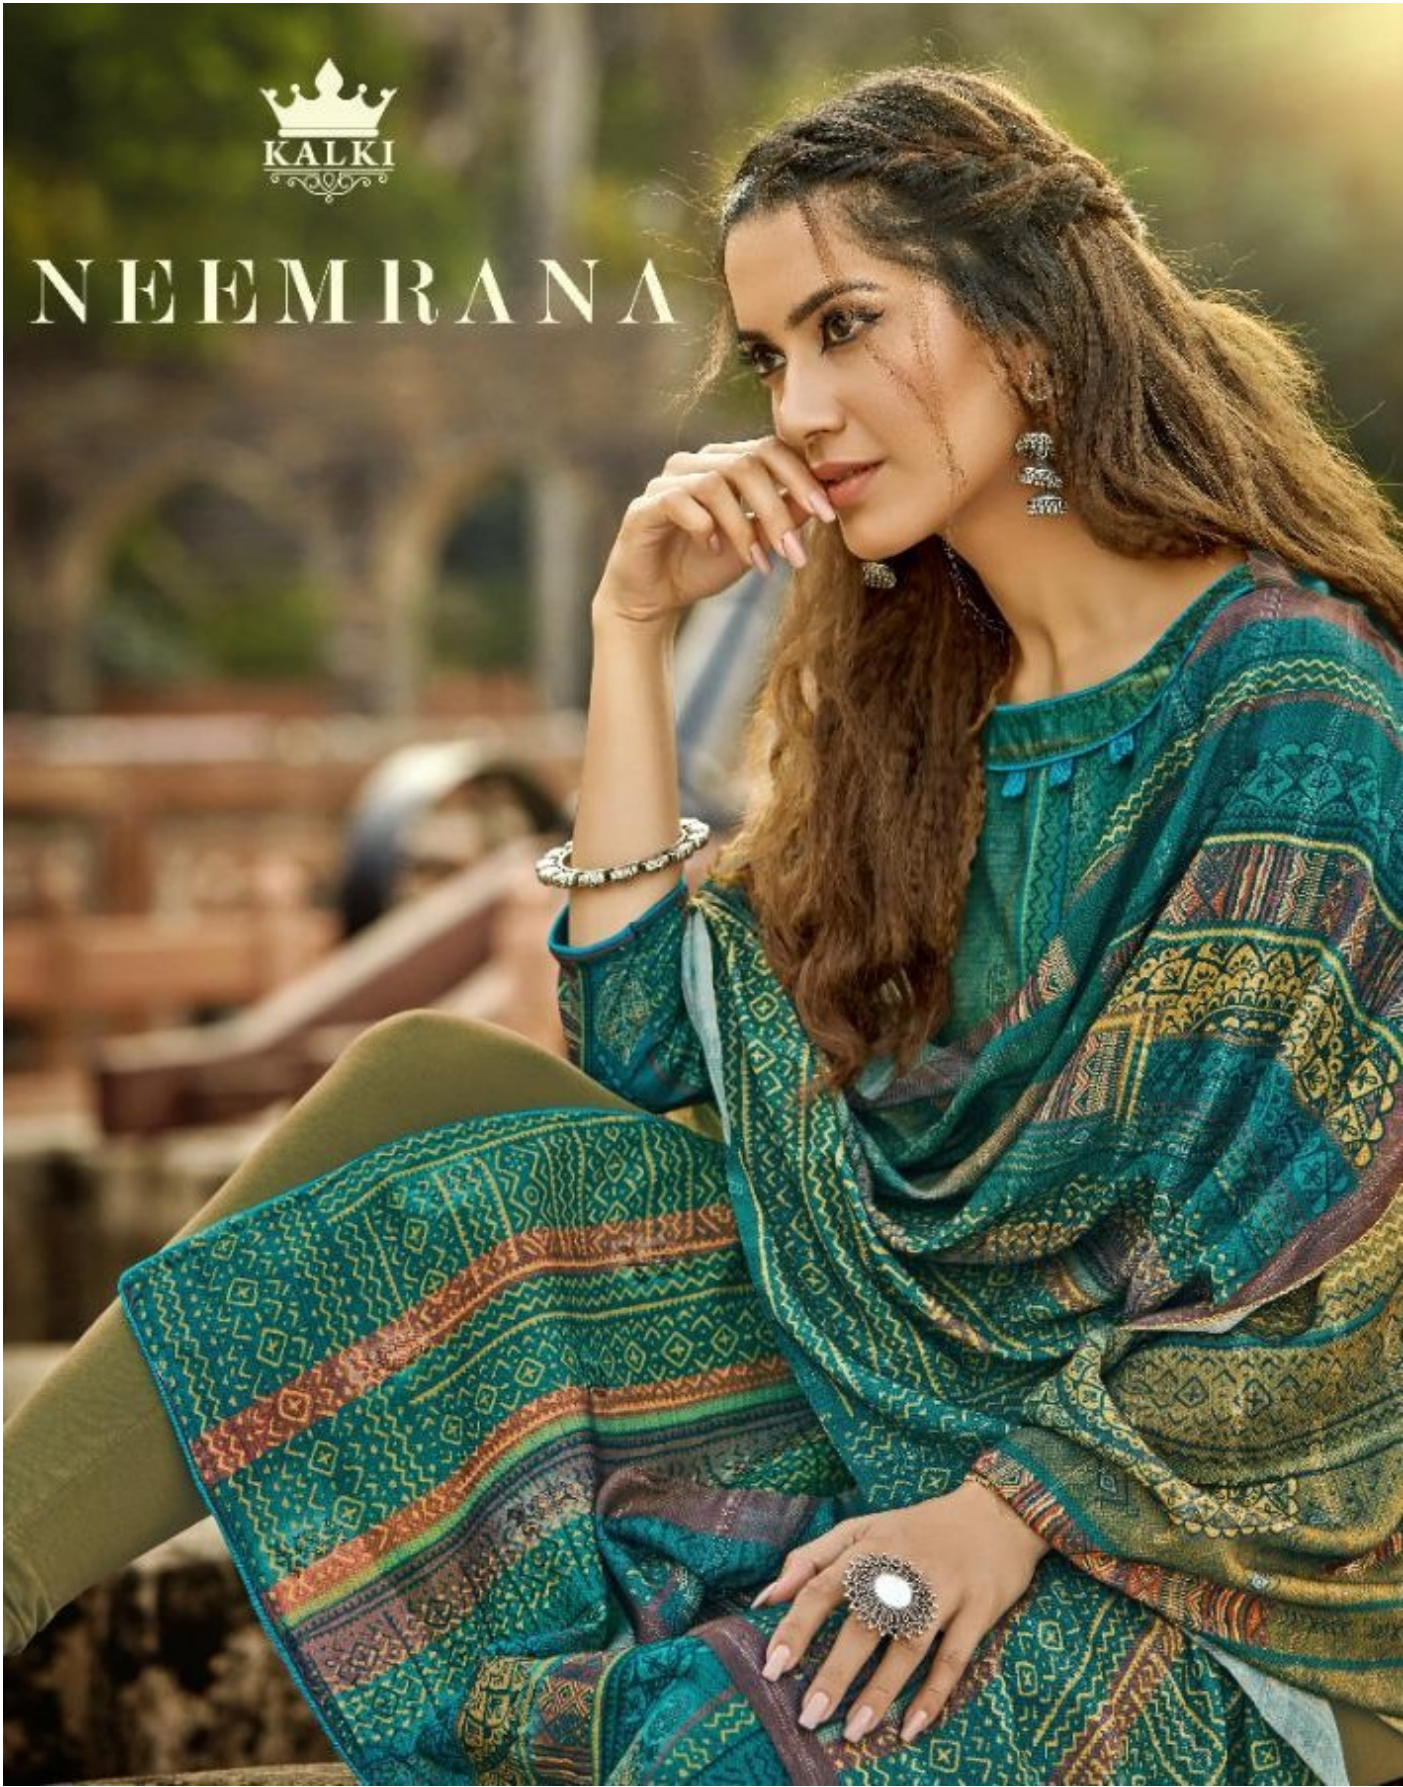

NEEMRANA

The **SHINING** star

There she is, the evening star. She shines first, she shines brightest, and she shines longest.

•7005•

the VIBRANT ethos

There is an ocean inside her
Her mind is kaleidoscope bursting with every shade and hue.
• 7004 •

Presenting an epic tale of spirit that is strong and gentle woman! The collection is inspired from the women of India.

an EPIC tale

NEEMRANA

TOP

PURE 2.40/20 PASHMINA DIGITAL PRINT

BOTTOM

PURE 2.40/20 PASHMINA SOLID

•7003•

NEEMRANA

She is unstoppable and she takes anything she wants with a smile. She is a little wildflower with a lot of warrior underneath.

•7002•

conquer the univers

She is unstoppable and she takes anything she wants with a smile. She is a little wildflower with a lot of warrior underneath.