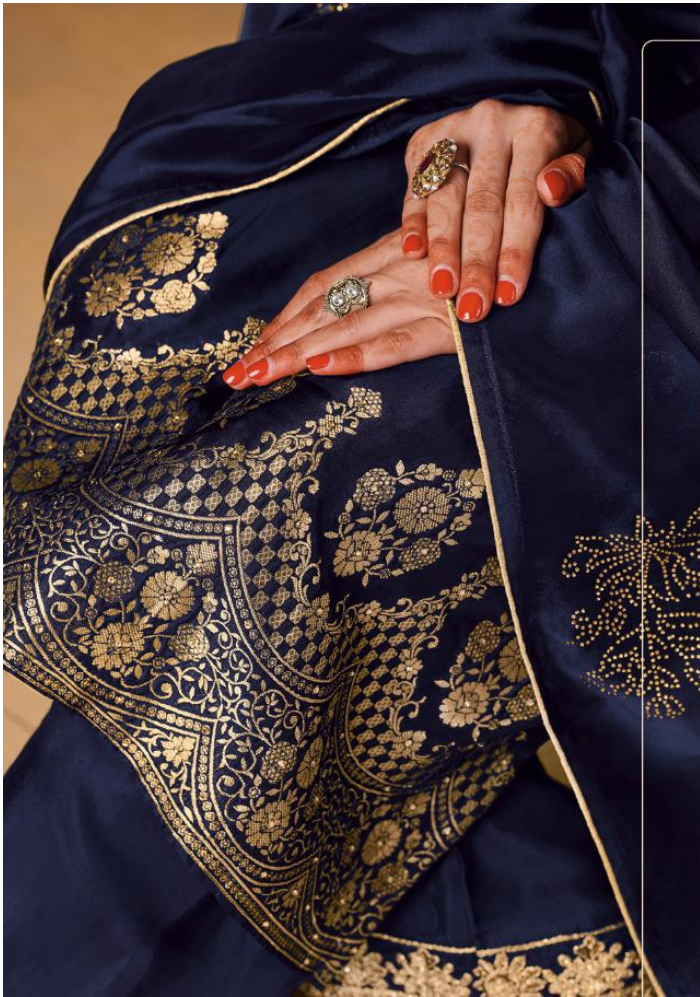

maisha™

Hoor

8501

masha™

POWER *
OF
ELEGANCE

Put on this beautiful collection and get
ready to take on the world.

maisha

8501

Hoor
maisha™

D.NO	RATE	TOP FAB	+ CUT	INNER	+ CUT	BOTTAM	+ CUT	DUPT+CUT
8501	2400	Dola Jaquard	+2.5mtr	-	-	Upada	+2.5mtr	Diamond work Dola Jaquard 2.25
8502	2490	Dola Jaquard	+2.5mtr	-	-	Upada	+2.5mtr	Diamond work Dola Jaquard 2.25
8503	2505	Dola Jaquard	+2.5mtr	-	-	Upada	+2.5mtr	Diamond work Dola Jaquard 2.25
8504	2385	Dola Jaquard	+2.5mtr	-	-	Upada	+2.5mtr	Diamond work Dola Jaquard 2.25