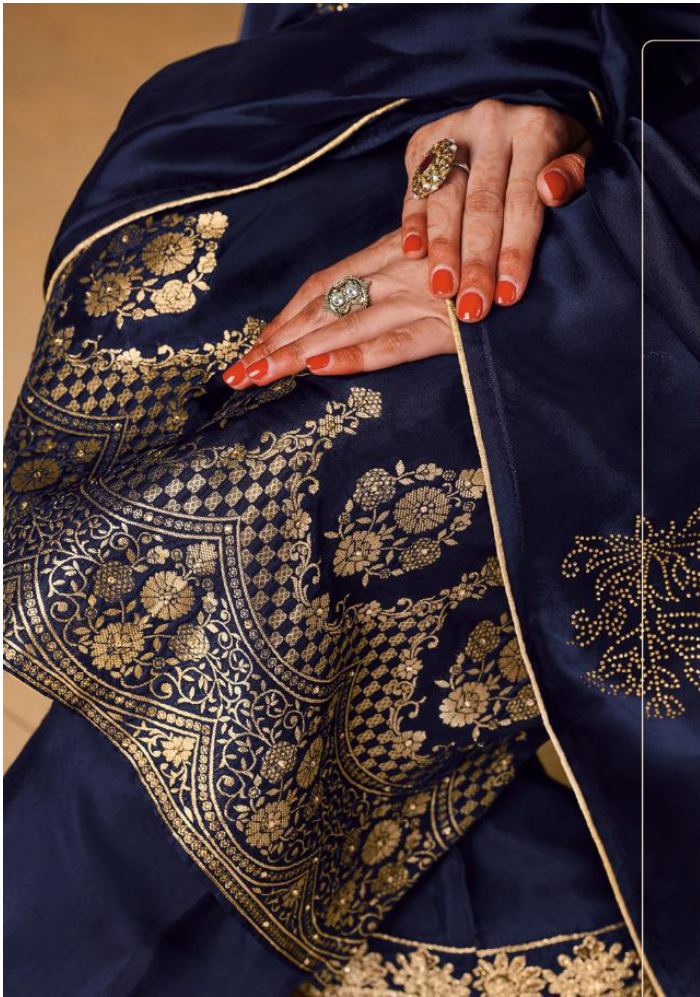

maisha™

Hoor

8501

masha™

POWER \*  
OF  
ELEGANCE

Put on this beautiful collection and get  
ready to take on the world.

maisha

8501

Hoor  
maisha™

D.NO	RATE	TOP FAB	+ CUT	INNER	+ CUT	BOTTAM	+ CUT	DUPT+CUT
8501	2400	Dola Jaquard	+2.5mtr	-	-	Upada	+2.5mtr	Diamond work Dola Jaquard 2.25
8502	2490	Dola Jaquard	+2.5mtr	-	-	Upada	+2.5mtr	Diamond work Dola Jaquard 2.25
8503	2505	Dola Jaquard	+2.5mtr	-	-	Upada	+2.5mtr	Diamond work Dola Jaquard 2.25
8504	2385	Dola Jaquard	+2.5mtr	-	-	Upada	+2.5mtr	Diamond work Dola Jaquard 2.25