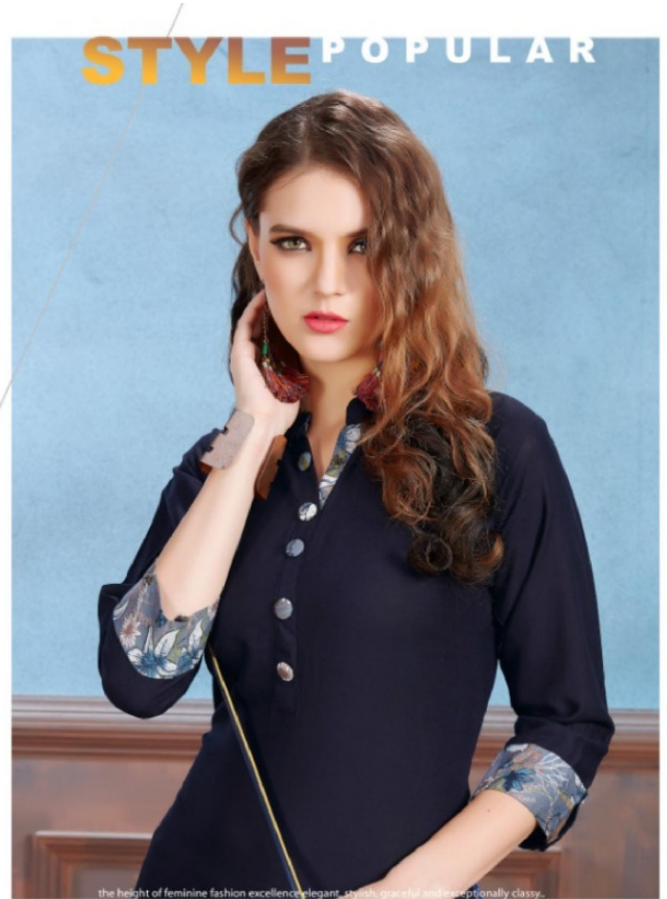

D.No  
1002

D.No  
1002

**KERSOM**  
ADULTS  
**ECLAIR**

D. No  
1002

FLIMSHY FABRIC

**WIDE**  
RANGE

Design brings flashy patterns on filmy fabric  
whic turns even the simplest style.

DP  
1001

KERSOM  
KNOTS  
**ECLAIR**

**KERSOM**  
ECLAIR

D.No  
1002

the height of feminine fashion excellence elegant, stylish, graceful and exceptionally classy..

FLIMSHY FABRIC

**SENSE**  
SENSIBILITY

Working pattern of fabric  
reproduction subject to change  
without notice. Color  
may vary due to variation of color  
and quality.