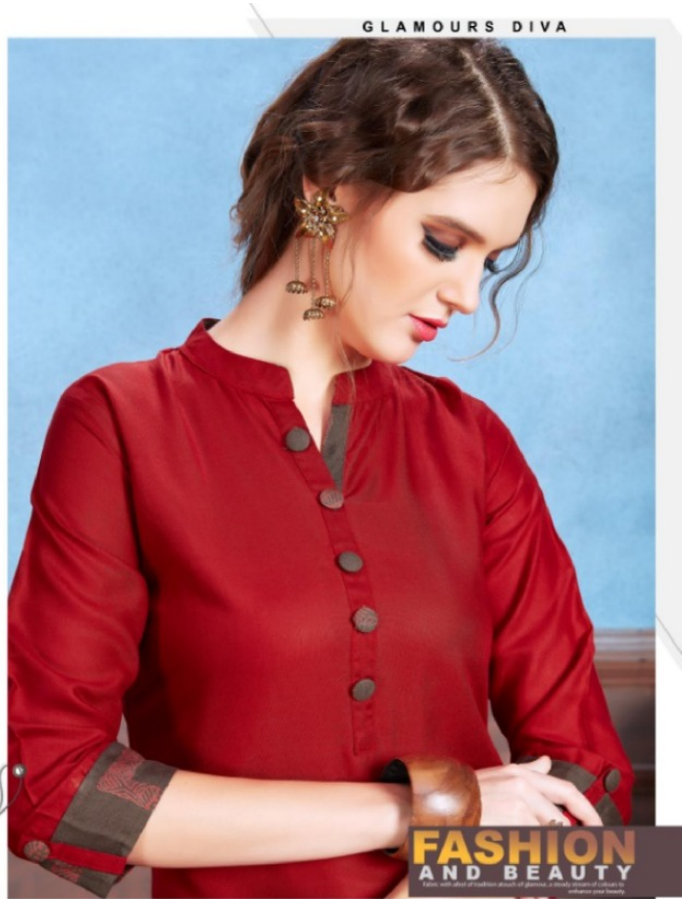

D.No  
1002

D.No  
1002

**KERSOM**  
ADULTS  
**ECLAIR**

D. No  
1002

FLIMSHY FABRIC

**WIDE**  
RANGE

Design brings flashy patterns on filmy fabric  
whic turns even the simplest style.

DP  
1001

KERSOM  
KNOTS  
**ECLAIR**

**KERSOM**  
ECLAIR

D.No  
1002

the height of feminine fashion excellence elegant, stylish, graceful and exceptionally classy..

FLIMSHY FABRIC

**SENSE**  
SENSIBILITY

Working pattern of fabric  
reproduction subject to change  
without notice. Color  
may vary due to variation of color  
and quality.