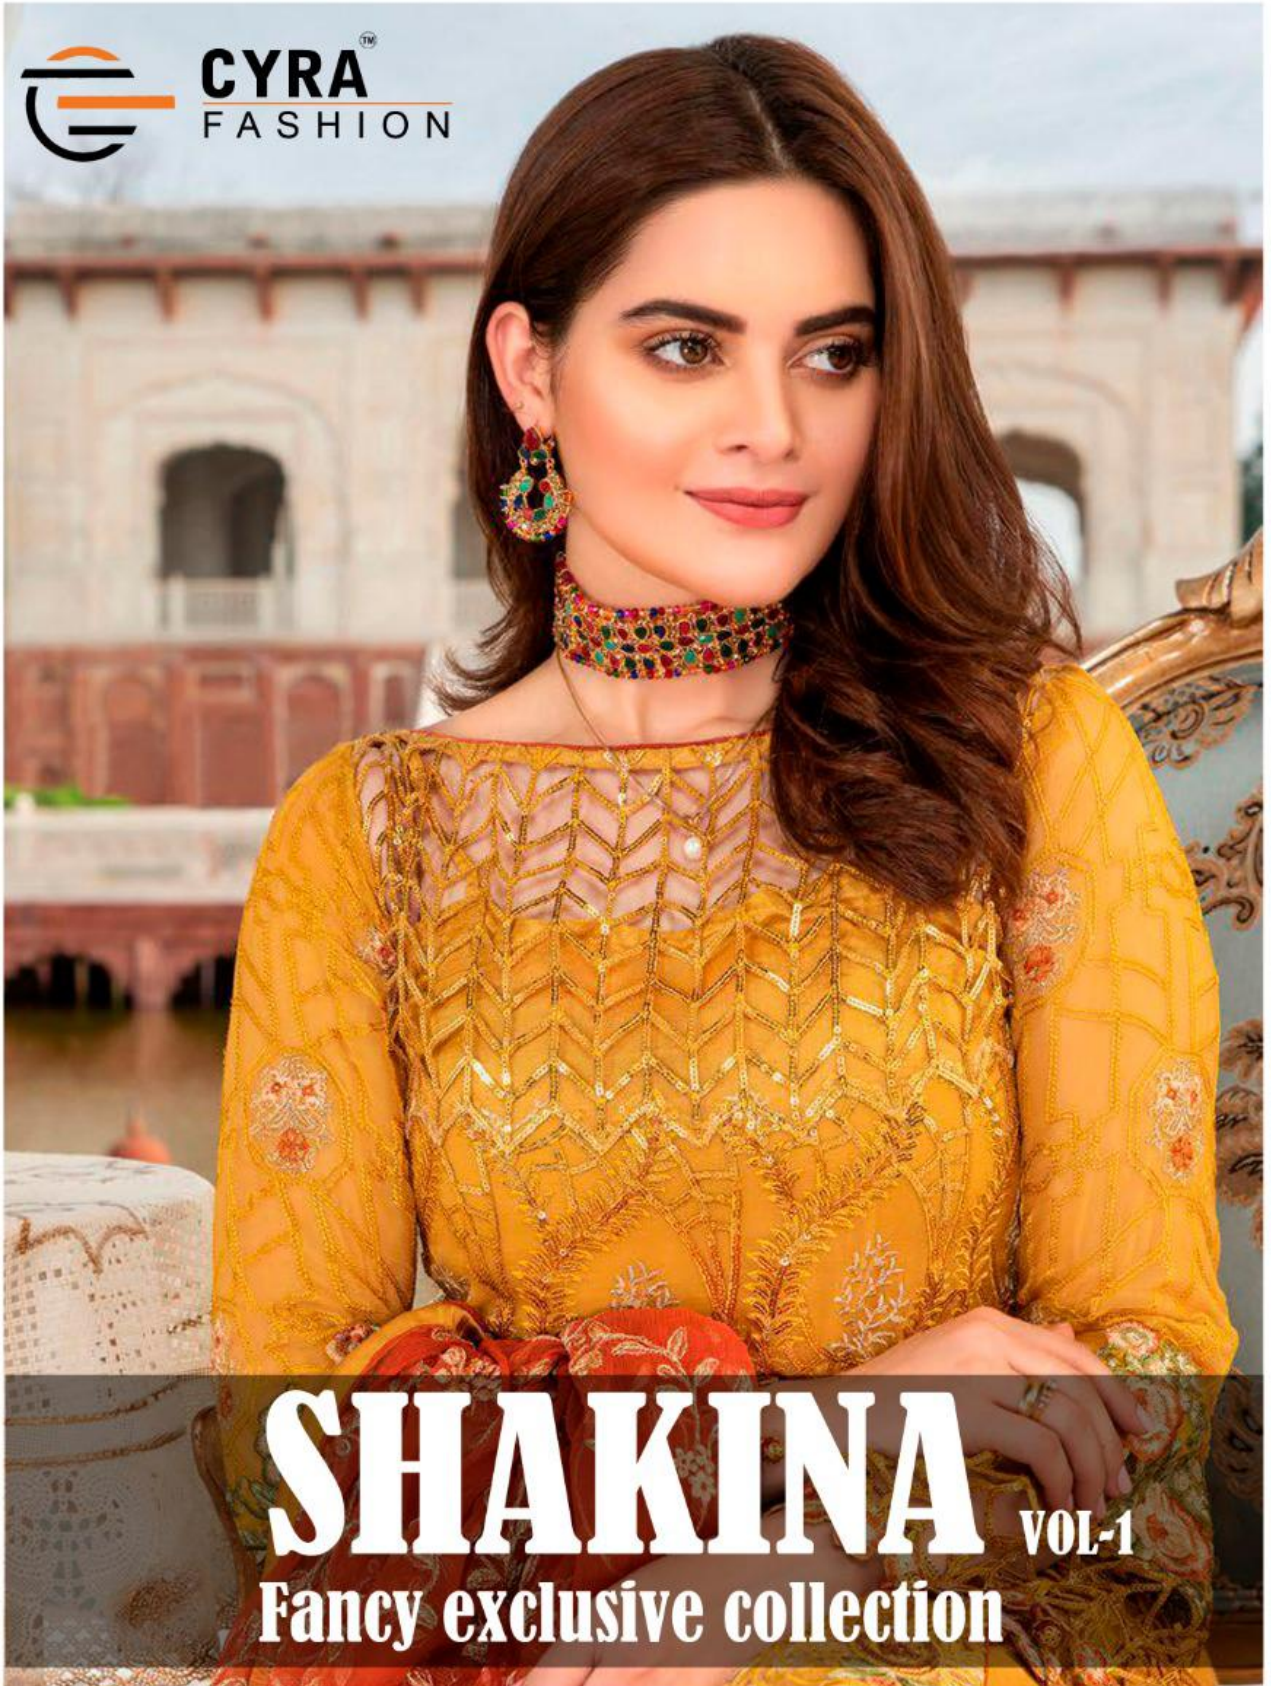

CYRA™
FASHION

SHAKINA VOL-1
Fancy exclusive collection