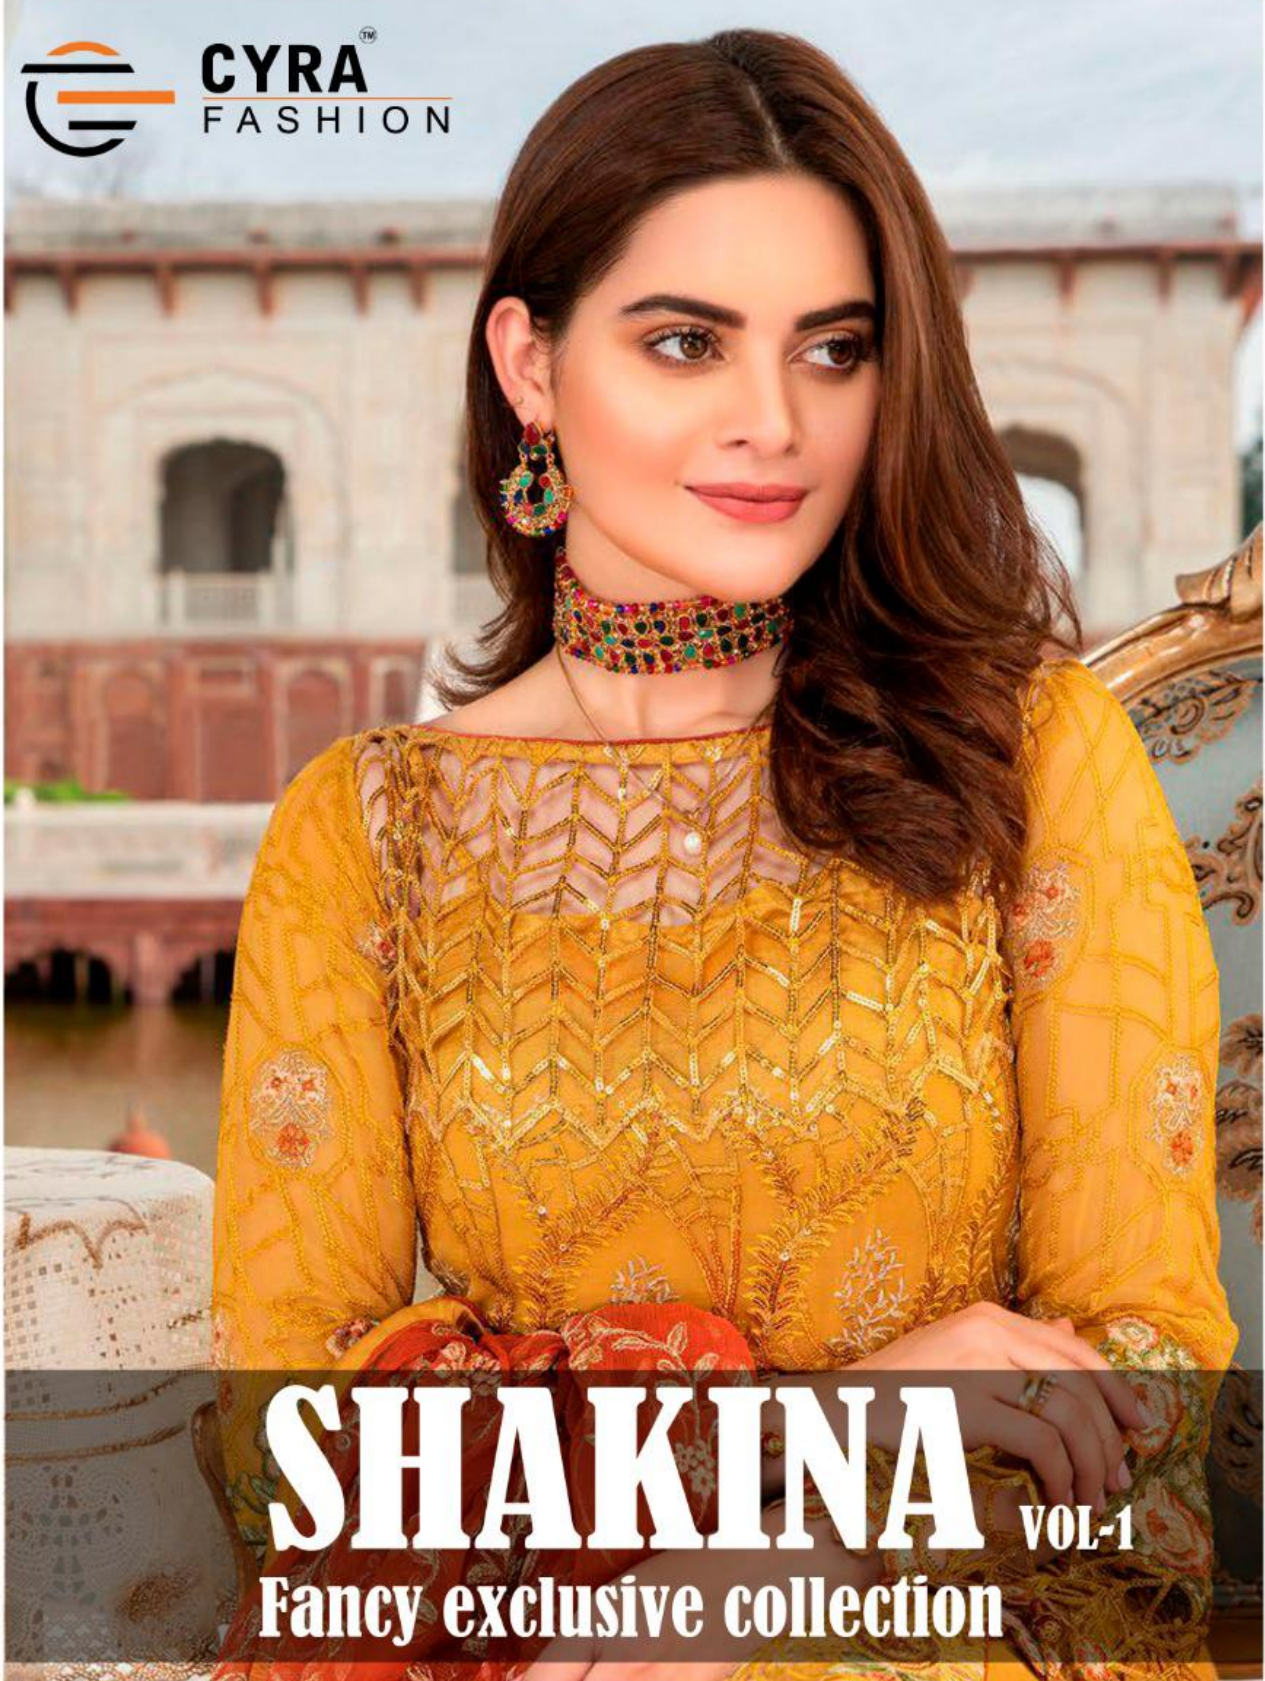

CYRA™
FASHION

SHAKINA VOL-1
Fancy exclusive collection