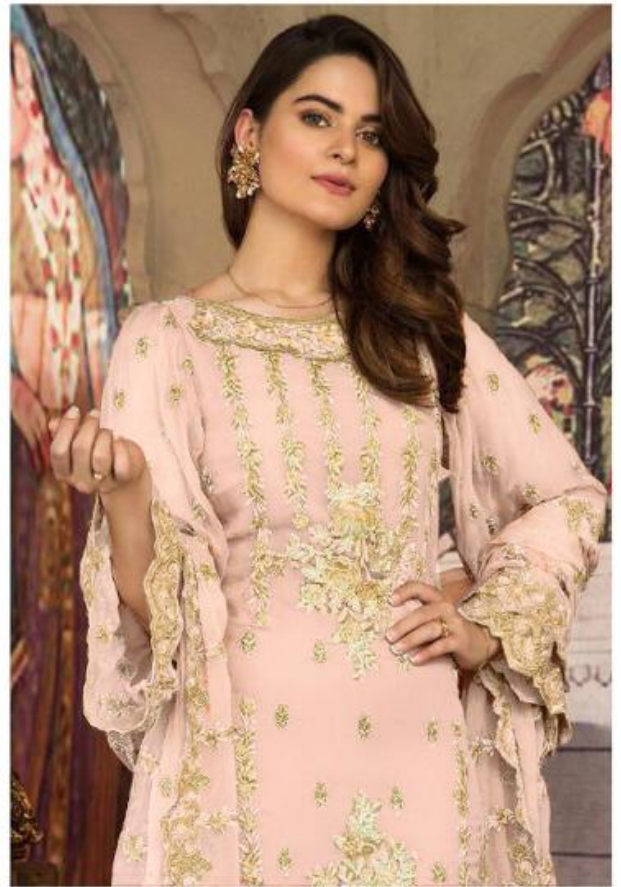

RINAZ^{TM}
FASHION