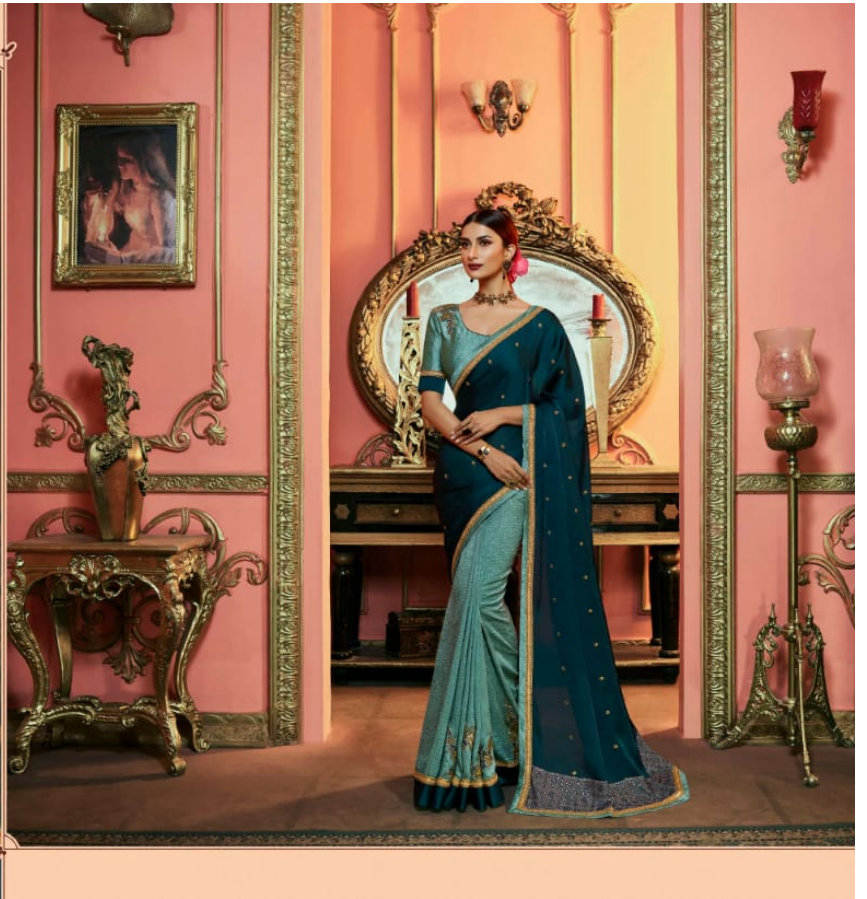

Sradhangini[®]
VOL-2
A PRODUCT
BY
fiona[®]

श्रीवैश्यानि
DREAM ATTIRE
X
118

111

112

113

114

115

116

117

118

श्रीवैभवंशी

119

DESIGN NO.	BLOUSE	SAREE	
111	N. BLUE PURE SILK	RED SILK	
112	PISTA SILK	COBALT BLUE DOLA SILK	
113	PEACH PURE SILK	WINE KASHMIRI SILK	
114	CREAM NET	CREAM DOLA SILK	
115	DULL PISTA SILK	MAHENDI SHADED DOLA SILK	
116	PEACH TISSUE	RANI SHADED SATIN SILK	PEACH TISSUE SILK
117	GREY BARFI SILK	N. BLUE VICHITRA SILK	
118	CREAM NET	MUSTARD DOLA SILK	
119	SKY BLUE KASHMIRI SILK	COBALT BLUE SATIN SILK	SKY BLUE KASHMIRI SILK