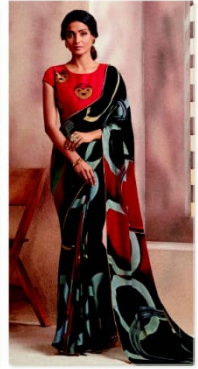

INSTAGRAM

INSTAGRAM

SANSKAR
SANGH

36208

She is an unparalleled combination of sensitivity of sensitivity and savage.

INSTAGRAM

36207

36204

✦ She is an unparalleled combination of sensitivity of sensitivity and savage. ✦

36204

✧ She is an unparalleled combination of sensitivity of ✧
sensitivity and savage.

36209

✦36201✦

✦36202✦

✦36203✦

✦36206✦

✦36207✦

✦36208✦

✦36204✦

✦36205✦

✦36209✦

✦36210✦

She is an unparalleled combination of sensitivity of sensibility and courage

36201

✧ She is an unparalleled combination of sensitivity of sensitivity and savage. ✧

SANSKAR
THE ART OF FASHION

A photograph of the same woman sitting in the same vibrant orange and red saree with a black grid pattern. The image is framed within a light beige border. The woman is wearing a white bangle on her right wrist and a ring on her left hand.