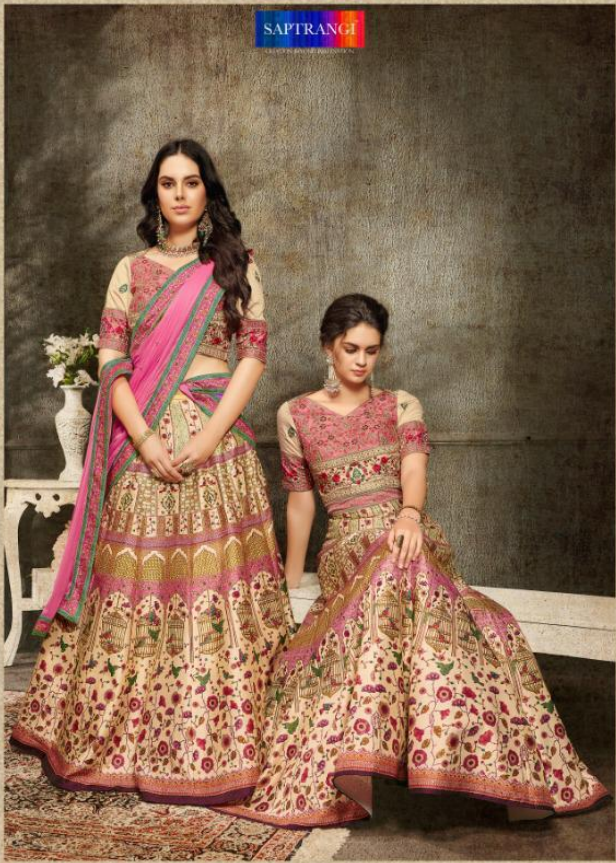

2 in 1 Digital Gown & Lehenga Mother Daughter Signature Collection
By

SAPTRANGI

CREATION BEYOND IMAGINATION

SAPTRANGI

SL-1105

SAPTRANGI

2 in 1 Digital Gown & Lehenga Mother Daughter Signature Collections
By

D.NO	Descriptions	Price IN INR With Full Kankan Inner
SL-1101	Lehenga : Pure Heritage Soft Silk Blouse : Pure Heritage Soft Silk With Embroidery Heavy Work Dupatta : Pure Chiffon Silk	₹ 3999
SL-1102	Lehenga : Pure Heritage Soft Silk Blouse : Pure Heritage Soft Silk With Embroidery Heavy Work Dupatta : Pure Chiffon Silk	₹ 3999
SL-1103	Lehenga : Pure Heritage Soft Silk Blouse : Pure Heritage Soft Silk With Embroidery Heavy Work Dupatta : Pure Chiffon Silk	₹ 3999
SL-1104	Lehenga : Pure Heritage Soft Silk Blouse : Pure Heritage Soft Silk With Embroidery Heavy Work Dupatta : Pure Chiffon Silk	₹ 3999
SL-1105	Lehenga : Pure Heritage Soft Silk Blouse : Pure Heritage Soft Silk With Embroidery Heavy Work Dupatta : Pure Chiffon Silk	₹ 3999
SL-1106	Lehenga : Pure Heritage Soft Silk Blouse : Pure Heritage Soft Silk With Embroidery Heavy Work Dupatta : Pure Chiffon Silk	₹ 3999
SL-1107	Lehenga : Pure Heritage Soft Silk Blouse : Pure Heritage Soft Silk With Embroidery Heavy Work Dupatta : Pure Chiffon Silk	₹ 3999
SL-1108	Lehenga : Pure Heritage Soft Silk Blouse : Pure Heritage Soft Silk With Embroidery Heavy Work Dupatta : Pure Chiffon Silk	₹ 3999