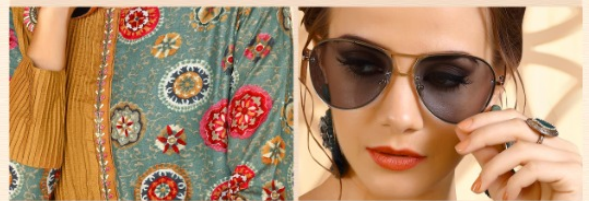

SN|SHUBH_{nx}

G

GORGEOUS
STYLE