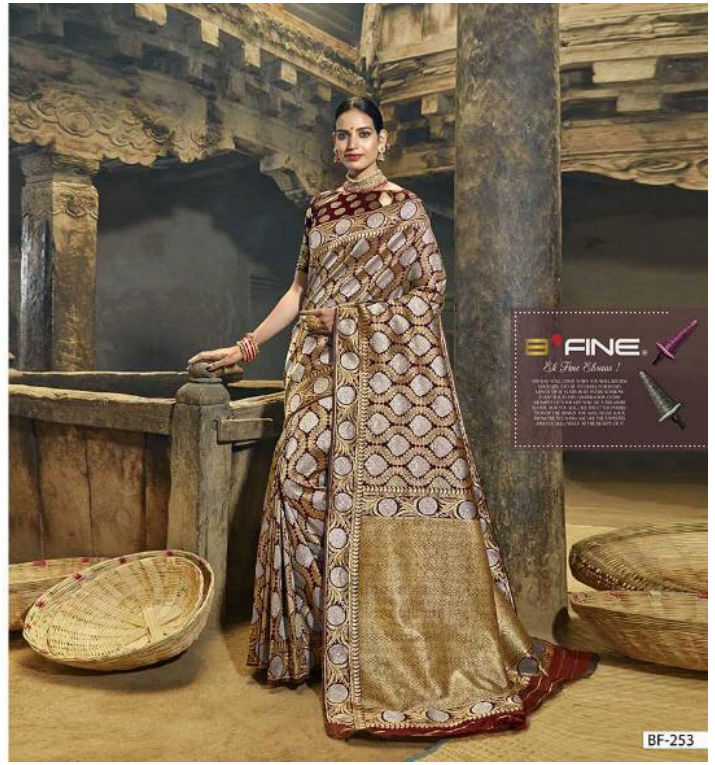

## B FINE KARIGARI

DESIGN NO	PRICE
251	2845
252	2295
253	2695
254	3095
255	2695
256	3395
257	3495
258	2945
259	2645
260	2595
261	3145
262	2695

Product information sidebar including a sewing machine icon, a close-up of the saree's floral embroidery, the brand name **B FINE**, the slogan "The Finest Choice!", a close-up of a woman's face, and a color selection guide with orange, red, and blue thread spools.