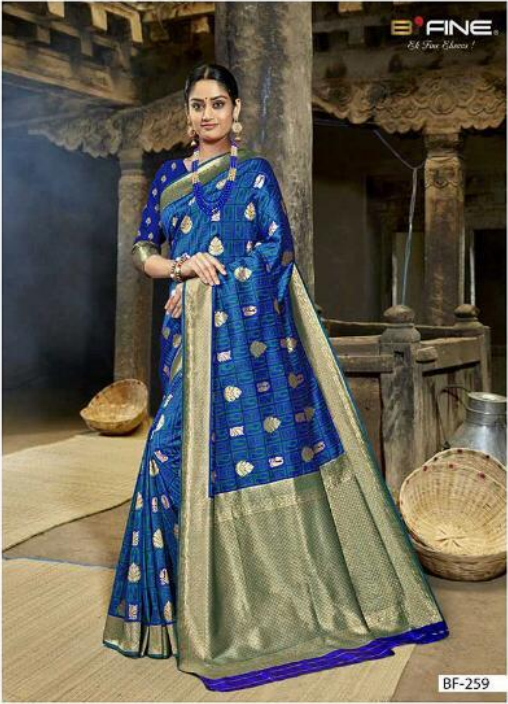

*In difficult times fashion is always outrageous*

BF-255

**B FINE**  
Ek Time Eknaas!  
*Beauty begins the moment you decide to become yourself*

BF-251

The image shows a woman in a light green saree with gold borders and paisley patterns, standing in a rustic setting. To her left is a vertical text box with a decorative border. The text in the box includes the brand name 'B FINE', a slogan 'Ek Time Eknaas!', and a quote: 'Beauty begins the moment you decide to become yourself'. Below the text are small images of a comb and a hairbrush. The woman is wearing traditional jewelry. The background is a rustic interior with wooden beams and a woman in the background holding a bowl. The code 'BF-251' is visible in the bottom right corner.