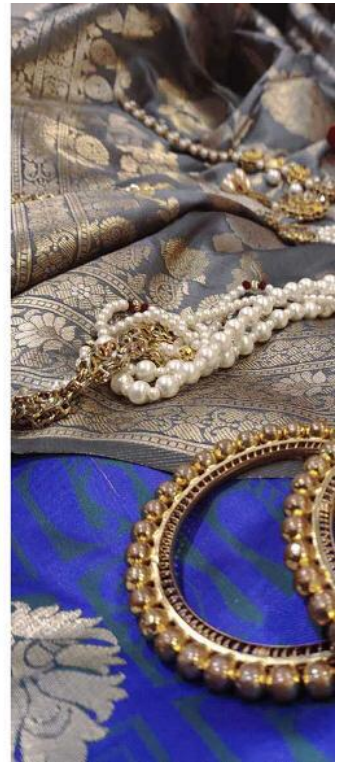

B FINE
Ek Fine Eksoos!

*clothes aren't going to change
the world like women
who wear them will*

A COMPANION IS CHARMA. A COMPANION IS PURE. AND A COMPANION IS
OCCASION. AND A COMPANION IS EXIST. CHERISH THE
BEST. EVERY COMPANIONSHIP IS GREAT.

karigari