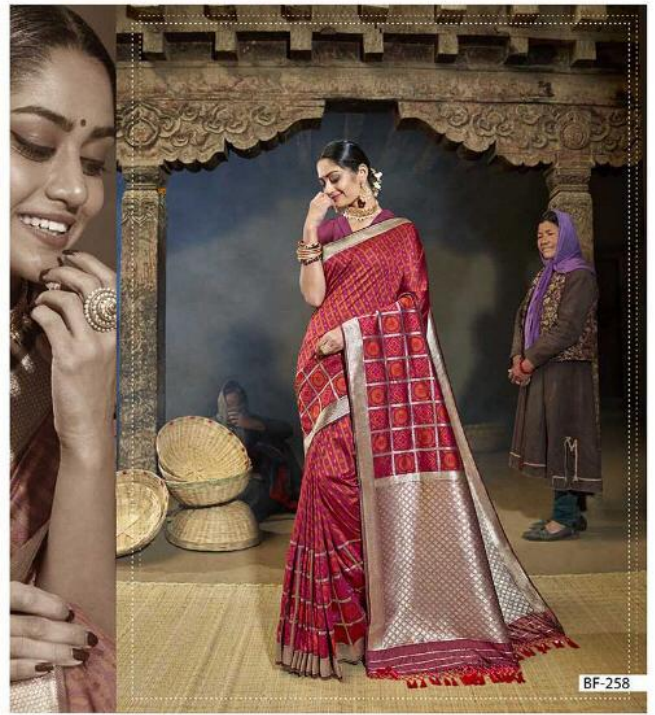

*In difficult times fashion is always outrageous*

BF-255

**B FINE**  
Ek Time Eknaas!  
*Beauty begins the moment you decide to become yourself*

BF-251

The image shows a woman in a light green saree with gold borders and paisley patterns, standing in a rustic setting. To her left is a vertical text box with a decorative border. The text in the box includes the brand name 'B FINE', a slogan 'Ek Time Eknaas!', and a quote: 'Beauty begins the moment you decide to become yourself'. Below the text are small images of a comb and a hairbrush. The woman is wearing traditional jewelry. The background is a rustic interior with wooden beams and a woman in the background holding a bowl. The code 'BF-251' is visible in the bottom right corner.