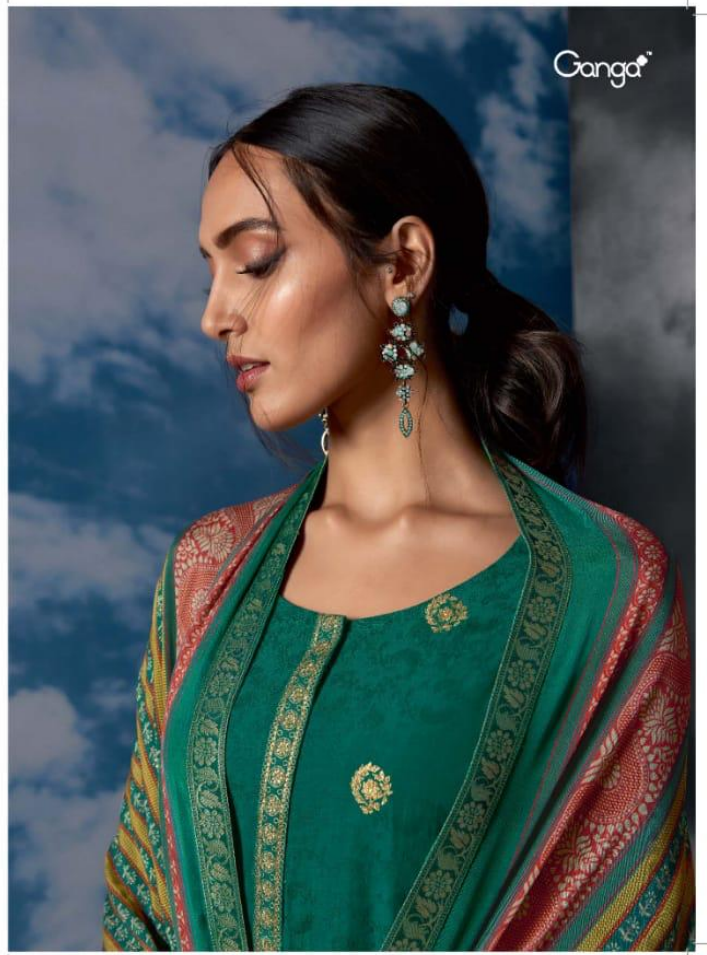

Ganga™

MEGH

SLEEP IN THE CLOUDS

8406
MEGH
SLEEP IN THE CLOUDS,
DREAM IN THE SKY.

8405

MEGH
SLEEP IN THE CLOUDS.
DREAM IN THE SKY...

8404
MEGH
SLEEP IN THE CLOUDS,
DREAM IN THE SKY.

8403

MEGH
SLEEP IN THE CLOUDS,
DREAM IN THE SKY...

Ganga™

MEGH

SLEEP IN THE CLOUDS

8402
MEGH
SLEEP IN THE CLOUDS,
DREAM IN THE SKY.

Ganga™

MEGH

SLEEP IN THE CLOUDS

MEGH – DESIGNER SALWAR SUITS

DESIGN NO.	CATALOG NAME	DESCRIPTION	PRICE
8401	MEGH	Pure Muslin Self Jacquard With Embroidery On Front, Embroidered Border For Neckline & Sleeves	2010/-
8402	MEGH	Pure Muslin Self Jacquard With Embroidery On Front, Embroidered Border For Neckline & Sleeves	2010/-
8403	MEGH	Pure Muslin Self Jacquard With Embroidery On Front, Embroidered Border For Neckline & Sleeves	2010/-
8404	MEGH	Pure Muslin Self Jacquard With Embroidery On Front, Embroidered Border For Neckline & Sleeves	2010/-
8405	MEGH	Pure Muslin Self Jacquard With Embroidery On Front, Embroidered Border For Neckline & Sleeves	2010/-
8406	MEGH	Pure Muslin Self Jacquard With Embroidery On Front, Embroidered Border For Neckline & Sleeves	2010/-
8407	MEGH	Pure Muslin Self Jacquard With Embroidery On Front, Embroidered Border For Neckline & Sleeves	2010/-
8408	MEGH	Pure Muslin Self Jacquard With Embroidery On Front, Embroidered Border For Neckline & Sleeves	2010/-
8409	MEGH	Pure Muslin Self Jacquard With Embroidery On Front, Embroidered Border For Neckline & Sleeves	2010/-