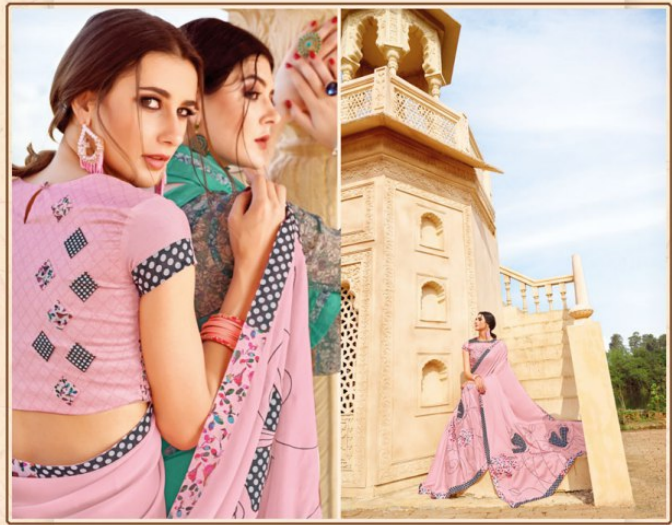

T&M Designer Studio®