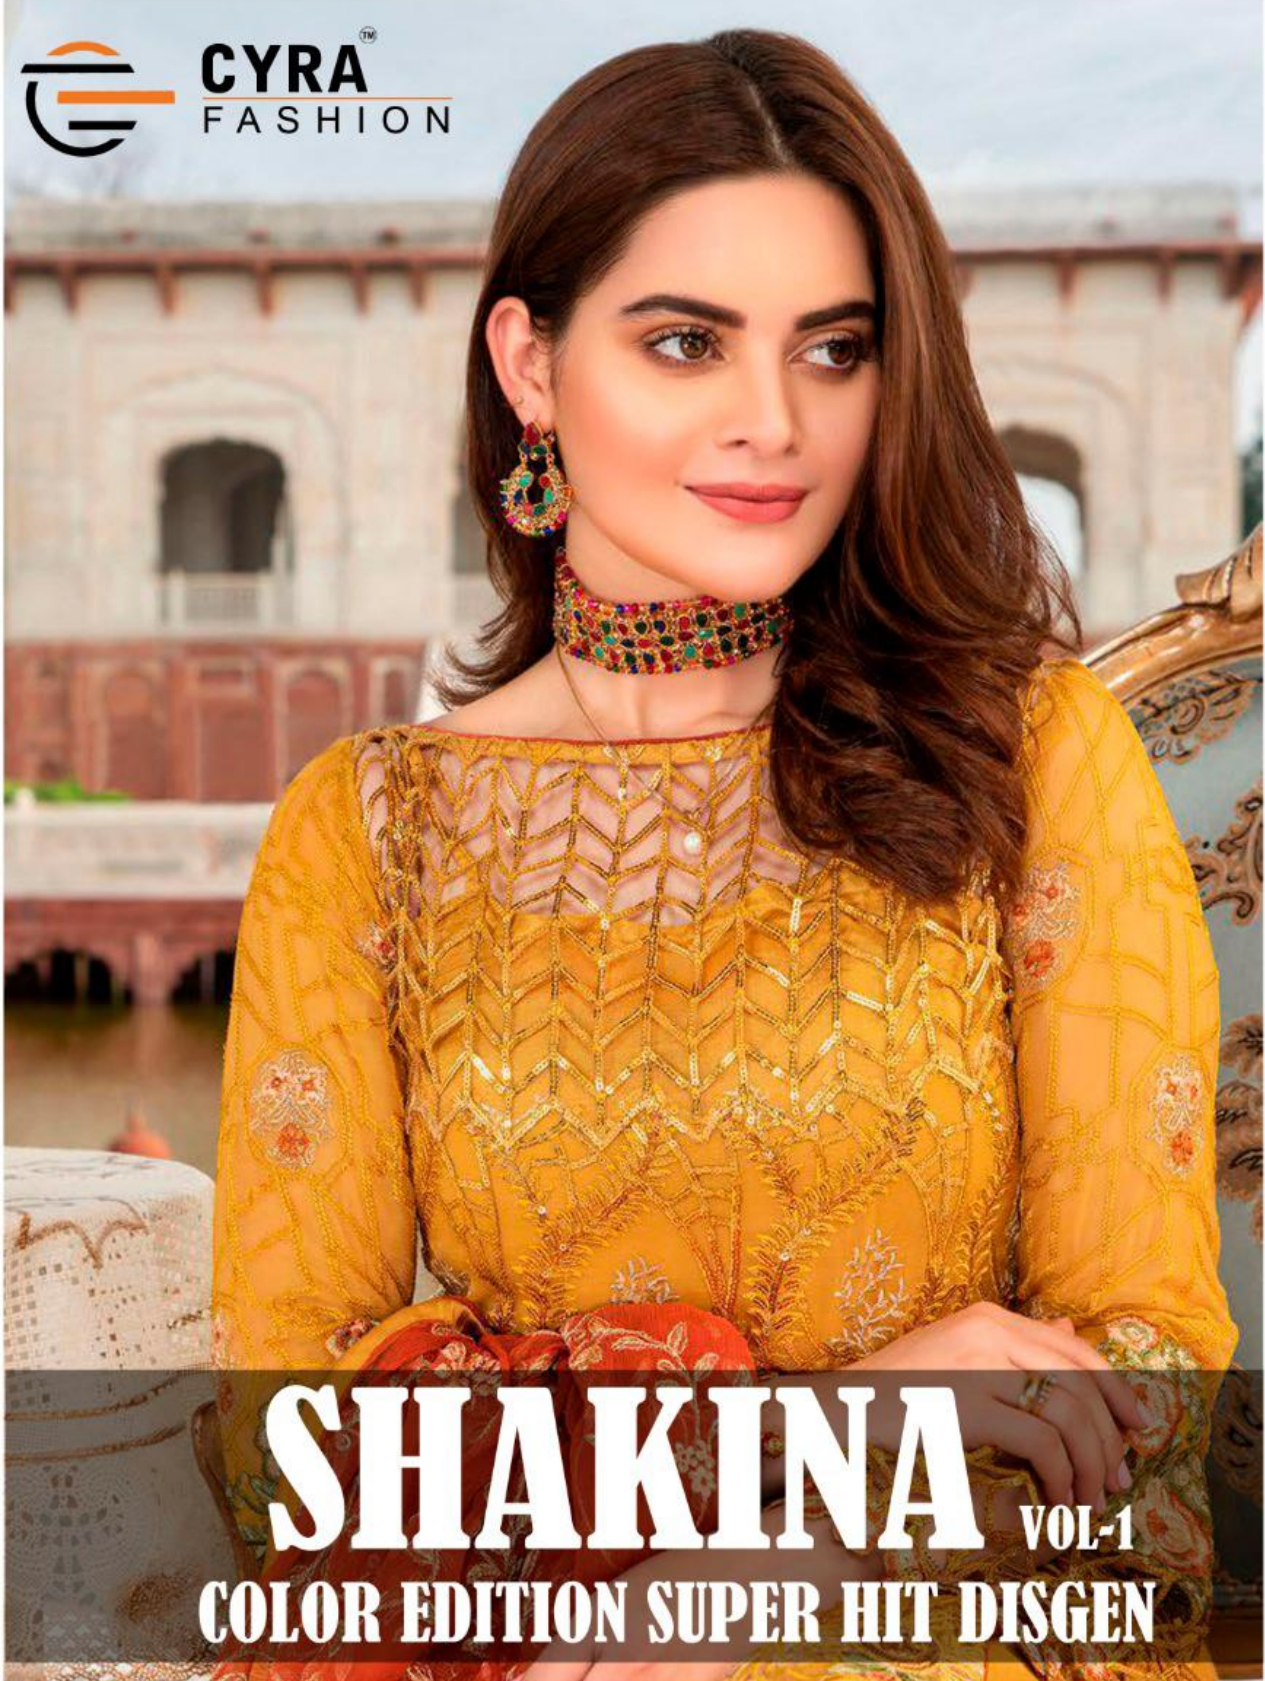

CYRA[™]
FASHION

SHAKINA VOL-1
COLOR EDITION SUPER HIT DISGEN

CYRATM
FASHION

SHAKINA VOL-1
COLOR EDITION SUPER HIT DISGEN

D.No.	TOP	BOTTOM	DUPATTA
14003-A	Havey Net Embroidery Work With Handwork	Santoon With Embroidery Patches	Heavy Embroidery Work
14003-B	Havey Net Embroidery Work With Handwork	Santoon With Embroidery Patches	Heavy Embroidery Work
14003-C	Havey Net Embroidery Work With Handwork	Santoon With Embroidery Patches	Heavy Embroidery Work
14003-D	Havey Net Embroidery Work With Handwork	Santoon With Embroidery Patches	Heavy Embroidery Work
14003-E	Havey Net Embroidery Work With Handwork	Santoon With Embroidery Patches	Heavy Embroidery Work
14003-F	Havey Net Embroidery Work With Handwork	Santoon With Embroidery Patches	Heavy Embroidery Work

D.No. 14004-D

D.No. 14004-E

D.No. 14004-F

CYRATM
FASHION

SHAKINA VOL-1
COLOR EDITION SUPER HIT DISGEN

D.No. 14003-D

D.No. 14003-A

CYRATM
FASHION

SHAKINA VOL-1
COLOR EDITION SUPER HIT DISGEN

CYRATM
FASHION

SHAKINA VOL-1
COLOR EDITION SUPER HIT DISGEN

D.No. 14003-B

D.No. 14003-F