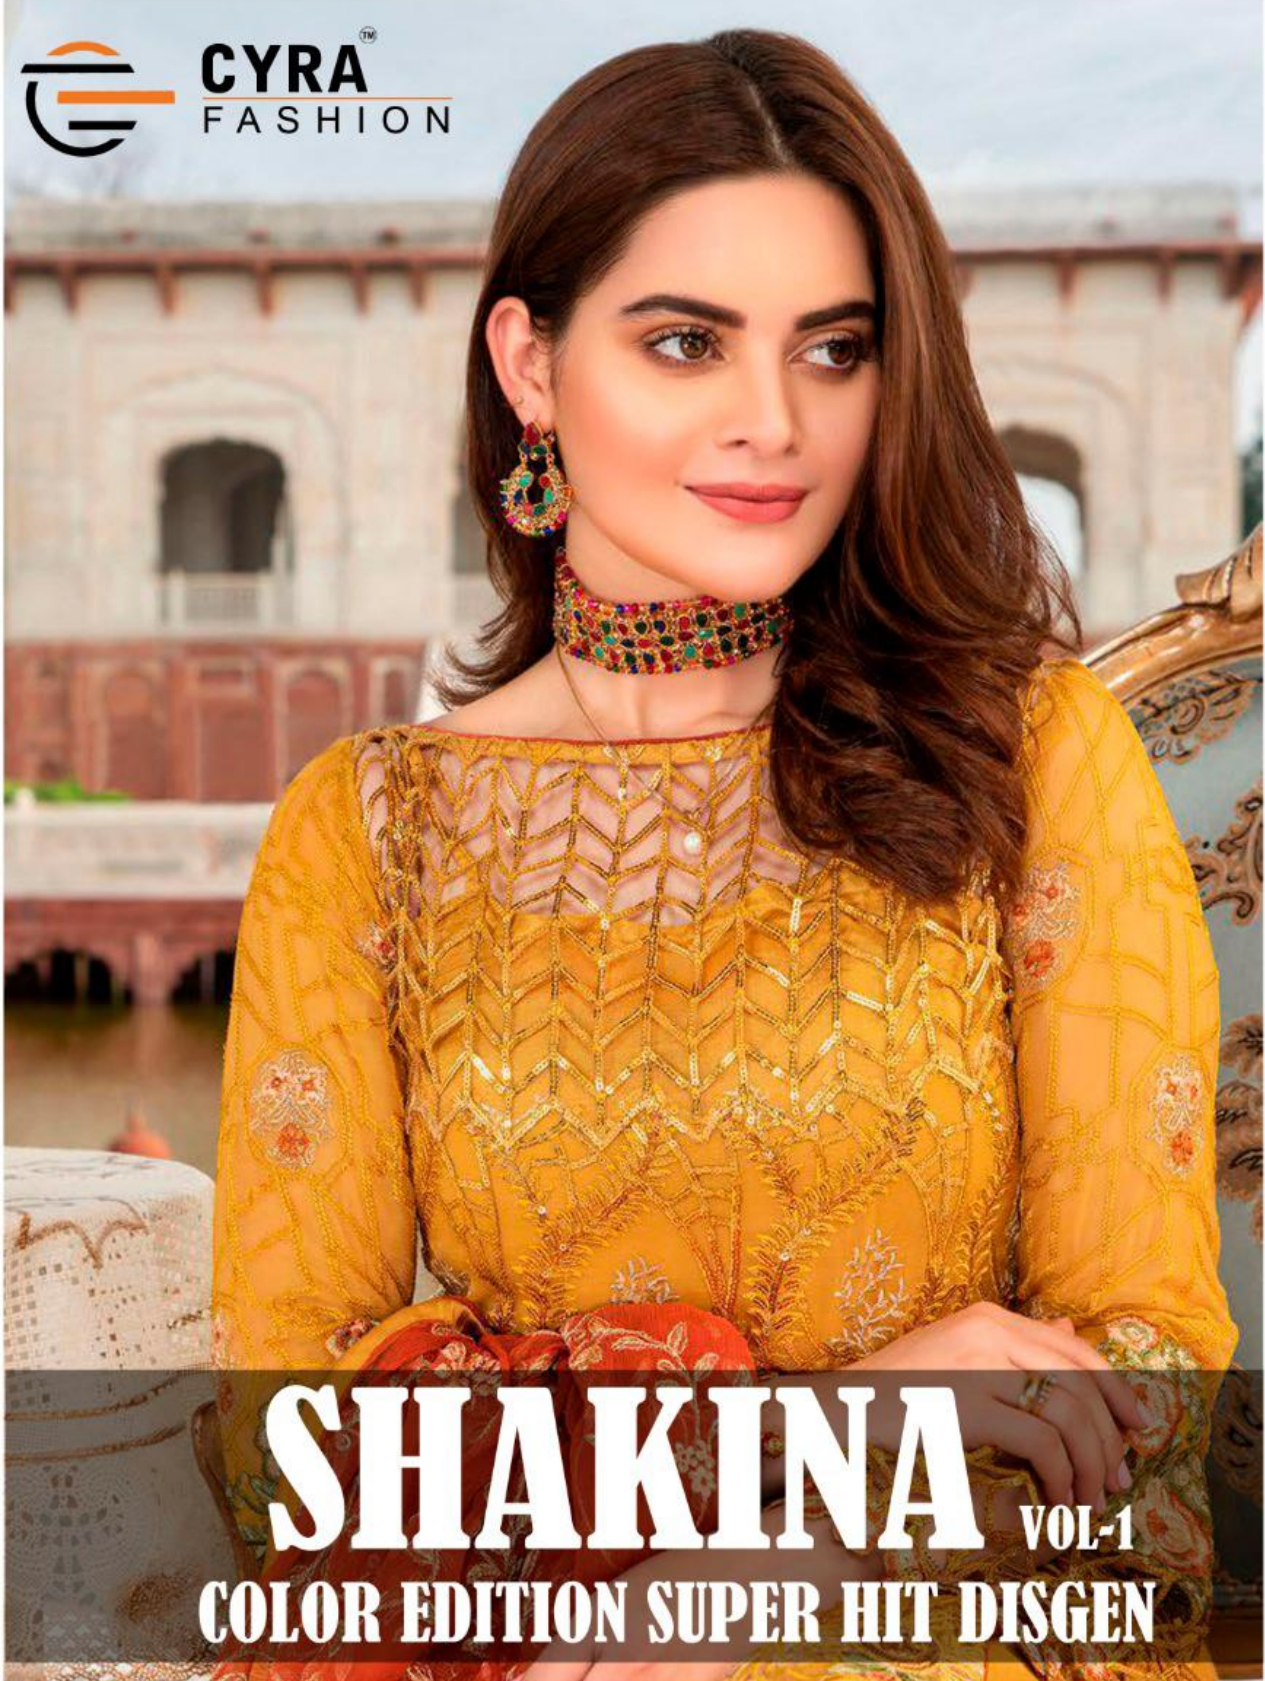

**CYRA**<sup>TM</sup>  
FASHION

**SHAKINA** VOL-1  
COLOR EDITION SUPER HIT DISGEN

**CYRA**<sup>TM</sup>  
FASHION

**SHAKINA** VOL-1  
COLOR EDITION SUPER HIT DISGEN

D.No.	TOP	BOTTOM	DUPATTA
14003-A	Havey Net Embroidery Work With Handwork	Santoon With Embroidery Patches	Heavy Embroidery Work
14003-B	Havey Net Embroidery Work With Handwork	Santoon With Embroidery Patches	Heavy Embroidery Work
14003-C	Havey Net Embroidery Work With Handwork	Santoon With Embroidery Patches	Heavy Embroidery Work
14003-D	Havey Net Embroidery Work With Handwork	Santoon With Embroidery Patches	Heavy Embroidery Work
14003-E	Havey Net Embroidery Work With Handwork	Santoon With Embroidery Patches	Heavy Embroidery Work
14003-F	Havey Net Embroidery Work With Handwork	Santoon With Embroidery Patches	Heavy Embroidery Work

D.No. 14004-D

D.No. 14004-E

D.No. 14004-F

**CYRA**<sup>™</sup>  
FASHION

**SHAKINA** VOL-1  
COLOR EDITION SUPER HIT DISGEN

D.No. 14003-D

D.No. 14003-A

**CYRA**<sup>TM</sup>  
FASHION