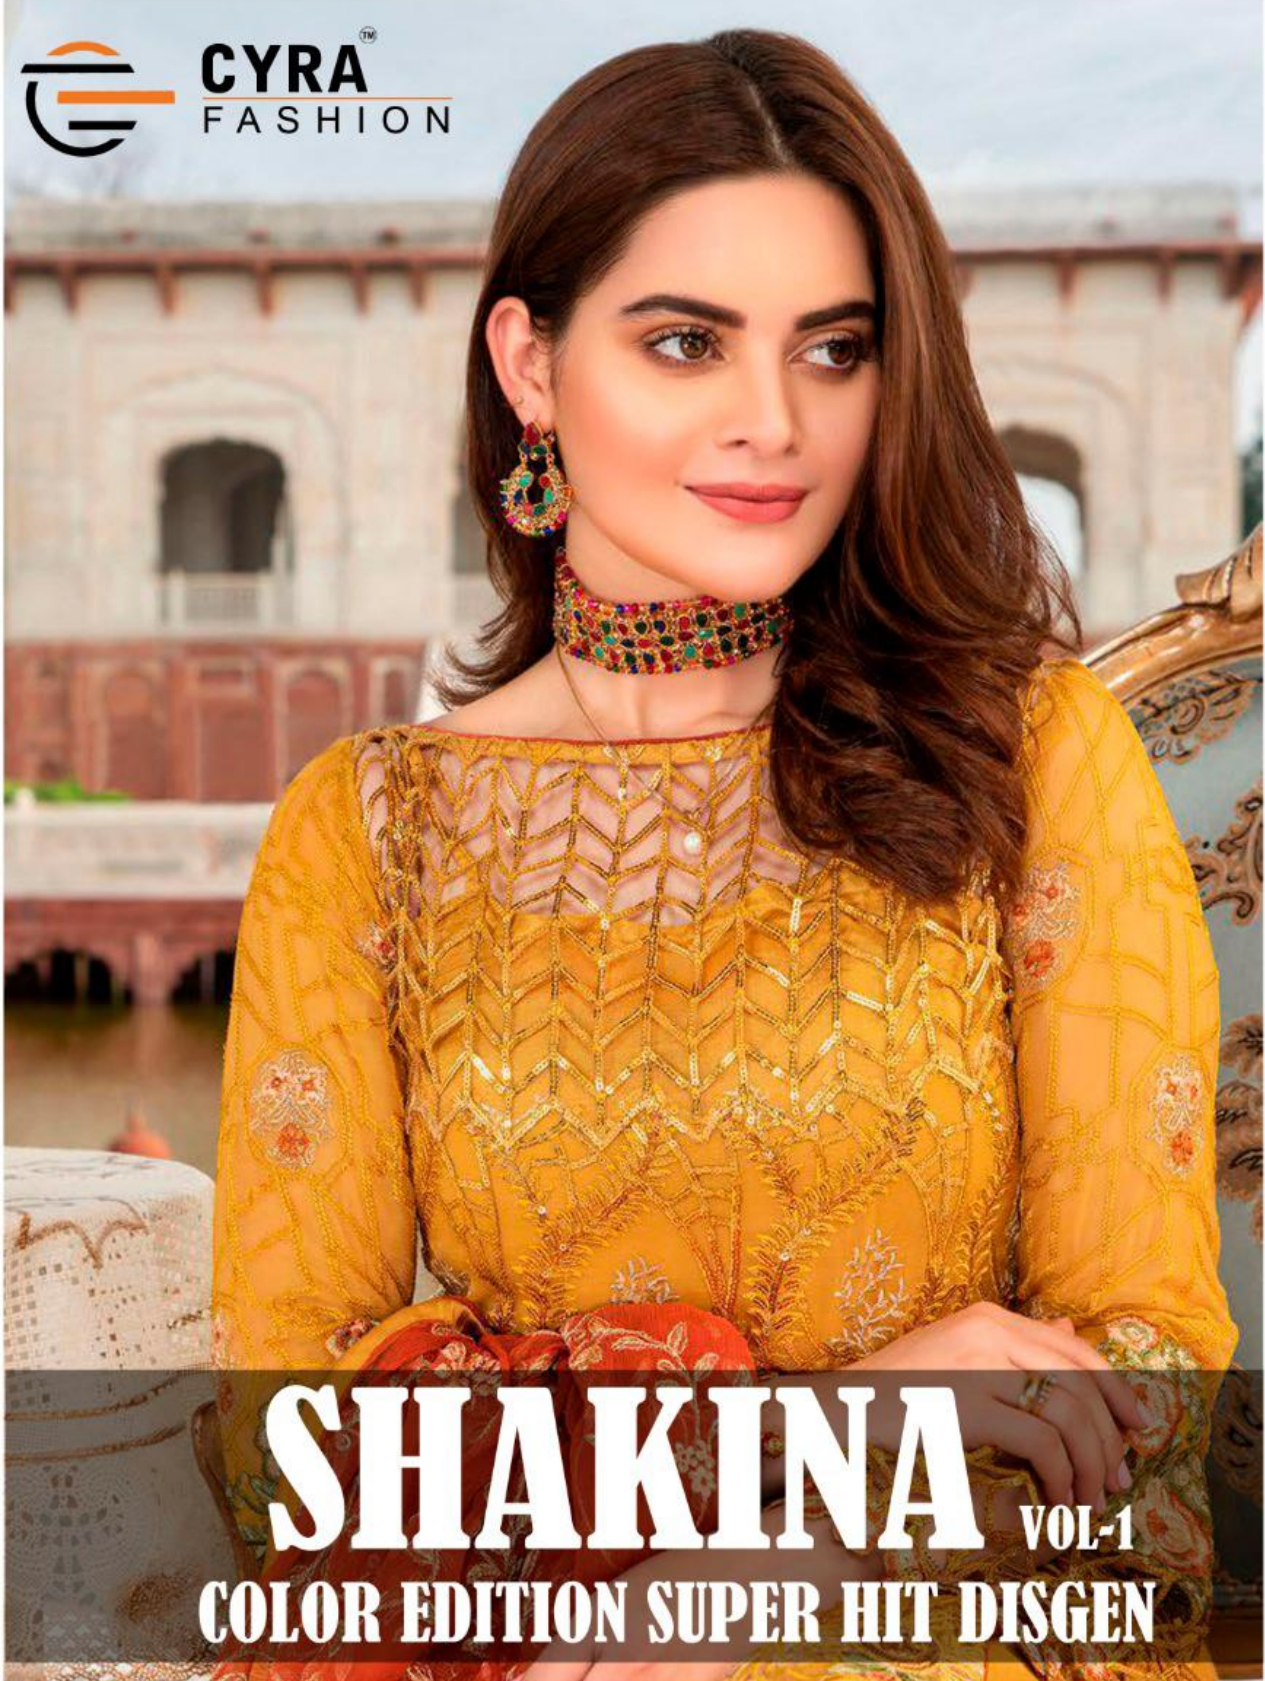

**CYRA**<sup>TM</sup>  
FASHION

**SHAKINA** VOL-1  
COLOR EDITION SUPER HIT DISGEN

**CYRA**<sup>TM</sup>  
FASHION

**SHAKINA** VOL-1  
COLOR EDITION SUPER HIT DISGEN

D.No.	TOP	BOTTOM	DUPATTA
14003-A	Havey Net Embroidery Work With Handwork	Santoon With Embroidery Patches	Heavy Embroidery Work
14003-B	Havey Net Embroidery Work With Handwork	Santoon With Embroidery Patches	Heavy Embroidery Work
14003-C	Havey Net Embroidery Work With Handwork	Santoon With Embroidery Patches	Heavy Embroidery Work
14003-D	Havey Net Embroidery Work With Handwork	Santoon With Embroidery Patches	Heavy Embroidery Work
14003-E	Havey Net Embroidery Work With Handwork	Santoon With Embroidery Patches	Heavy Embroidery Work
14003-F	Havey Net Embroidery Work With Handwork	Santoon With Embroidery Patches	Heavy Embroidery Work