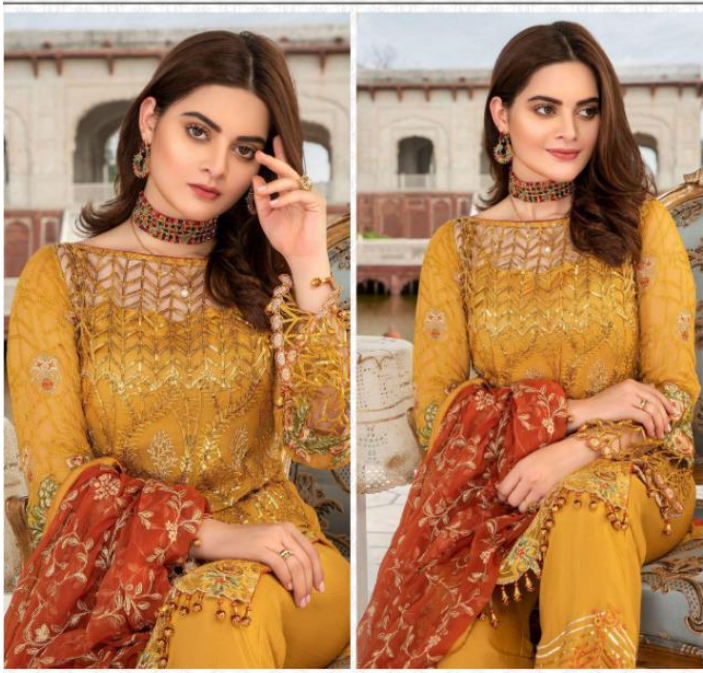

**CYRA**<sup>TM</sup>  
FASHION

**SHAKINA** VOL-1  
COLOR EDITION SUPER HIT DISGEN

**CYRA**<sup>TM</sup>  
FASHION

**SHAKINA** VOL-1  
COLOR EDITION SUPER HIT DISGEN

D.No.	TOP	BOTTOM	DUPATTA
14003-A	Havey Net Embroidery Work With Handwork	Santoon With Embroidery Patches	Heavy Embroidery Work
14003-B	Havey Net Embroidery Work With Handwork	Santoon With Embroidery Patches	Heavy Embroidery Work
14003-C	Havey Net Embroidery Work With Handwork	Santoon With Embroidery Patches	Heavy Embroidery Work
14003-D	Havey Net Embroidery Work With Handwork	Santoon With Embroidery Patches	Heavy Embroidery Work
14003-E	Havey Net Embroidery Work With Handwork	Santoon With Embroidery Patches	Heavy Embroidery Work
14003-F	Havey Net Embroidery Work With Handwork	Santoon With Embroidery Patches	Heavy Embroidery Work

D.No. 14004-D

D.No. 14004-E

D.No. 14004-F

**CYRA**<sup>™</sup>  
FASHION

**SHAKINA** VOL-1  
COLOR EDITION SUPER HIT DISGEN

D.No. 14003-D

D.No. 14003-A

**CYRA**<sup>TM</sup>  
FASHION