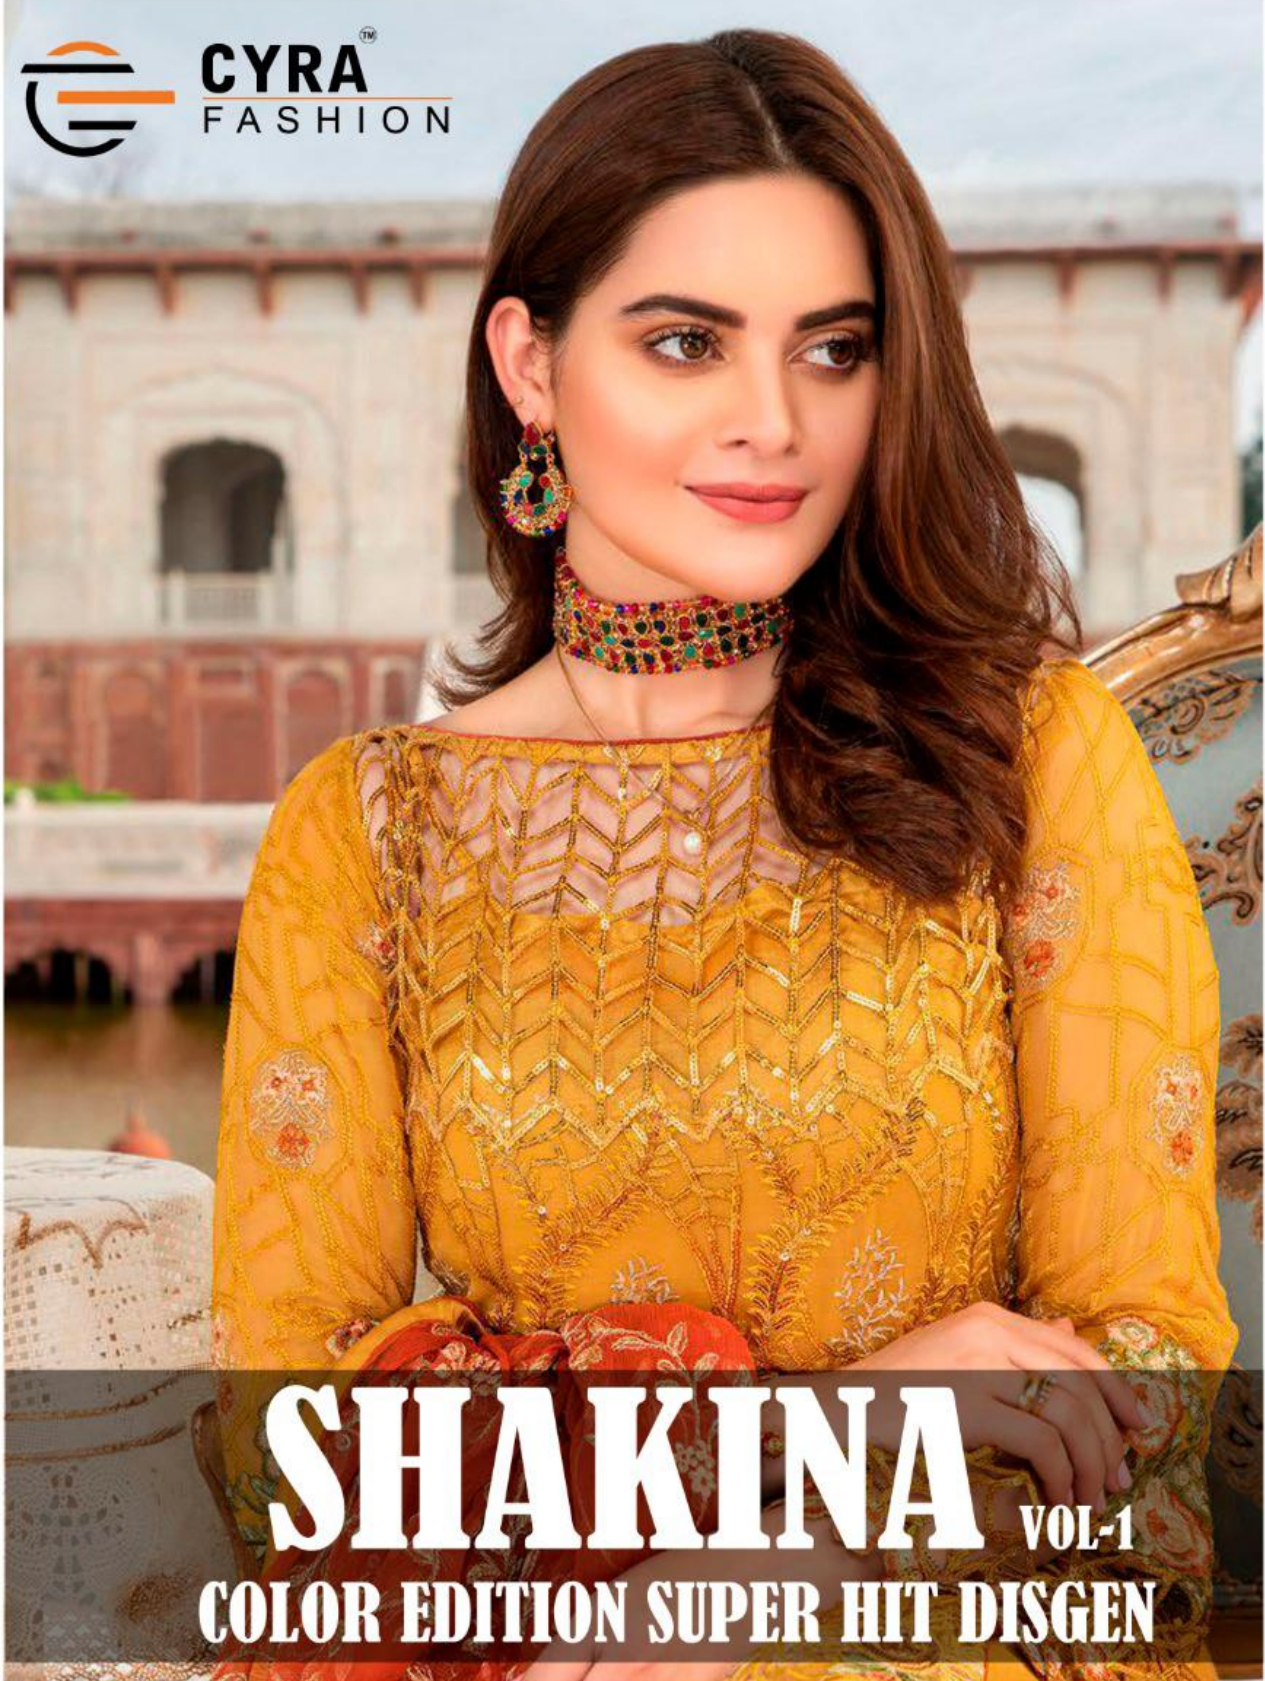

CYRA[™]
FASHION

SHAKINA VOL-1
COLOR EDITION SUPER HIT DISGEN

CYRATM
FASHION

SHAKINA VOL-1
COLOR EDITION SUPER HIT DISGEN

D.No.	TOP	BOTTOM	DUPATTA
14003-A	Havey Net Embroidery Work With Handwork	Santoon With Embroidery Patches	Heavy Embroidery Work
14003-B	Havey Net Embroidery Work With Handwork	Santoon With Embroidery Patches	Heavy Embroidery Work
14003-C	Havey Net Embroidery Work With Handwork	Santoon With Embroidery Patches	Heavy Embroidery Work
14003-D	Havey Net Embroidery Work With Handwork	Santoon With Embroidery Patches	Heavy Embroidery Work
14003-E	Havey Net Embroidery Work With Handwork	Santoon With Embroidery Patches	Heavy Embroidery Work
14003-F	Havey Net Embroidery Work With Handwork	Santoon With Embroidery Patches	Heavy Embroidery Work

D.No. 14004-D

D.No. 14004-E

D.No. 14004-F

CYRATM
FASHION

SHAKINA VOL-1
COLOR EDITION SUPER HIT DISGEN

D.No. 14003-D

D.No. 14003-A

CYRATM
FASHION