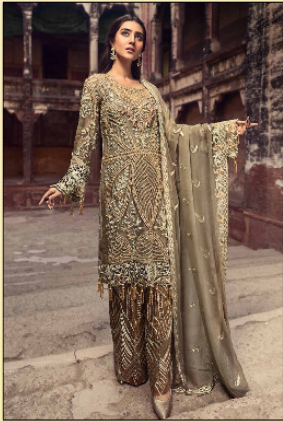

RINAZTM
FASHION

ZEBTAN Vol-2

RINAZ
FASHION
D.NO.1903

TOP - NET WITH HEAVY EMBROIDERY
& DIMOND WORK
BOTTOM INNER - NET WITH HEAVY EMBROIDERY
& HEAVY SHANTUN
DUPATTA - NAZNIN WITH HEAVY EMBROIDERY

D.No.	TOP	BOTTOM + I NNER	DUPATTA
1901	NET WITH HEAVY EMBROIDERY & DIMOND WORK	NET WITH HEAVY EMBROIDERY & HEAVY SHANTUN	NAZNIN WITH HEAVY EMBROIDERY
1902	NET WITH HEAVY EMBROIDERY & DIMOND WORK	NET WITH HEAVY EMBROIDERY & HEAVY SHANTUN	NAZNIN WITH HEAVY EMBROIDERY
1903	NET WITH HEAVY EMBROIDERY & DIMOND WORK	FUX JORGET WITH HEAVY EMBROIDERY & HEAVY SHANTUN	NAZNIN WITH HEAVY EMBROIDERY
1904	NET WITH HEAVY EMBROIDERY & DIMOND WORK	NET WITH HEAVY EMBROIDERY & HEAVY SHANTUN	NAZNIN WITH HEAVY EMBROIDERY
1905	NET WITH HEAVY EMBROIDERY & DIMOND WORK	NET WITH HEAVY EMBROIDERY & HEAVY SHANTUN	NAZNIN WITH HEAVY EMBROIDERY

ZEBTAN

Vol-2

ZEBTAN

Vol-2

TOP - NET WITH HEAVY EMBROIDERY
& DIMOND WORK
BOTTOM INNER - NET WITH HEAVY EMBROIDERY
& HEAVY SHANTUN
DUPATTA - NAZNIN WITH HEAVY EMBROIDERY

D.NO.1901

D.NO.1902

D.NO.1904

D.NO.1903

ZEBTAN
Vol-2

RINAZ
FASHION

D.NO.1905

TOP - NET WITH HEAVY EMBROIDERY
& DIMOND WORK
BOTTOM INNER - NET WITH HEAVY EMBROIDERY
& HEAVY SHANTUN
DUPATTA - NAZNIN WITH HEAVY EMBROIDERY

RINAZTM
FASHION

ZEBTAN Vol-2