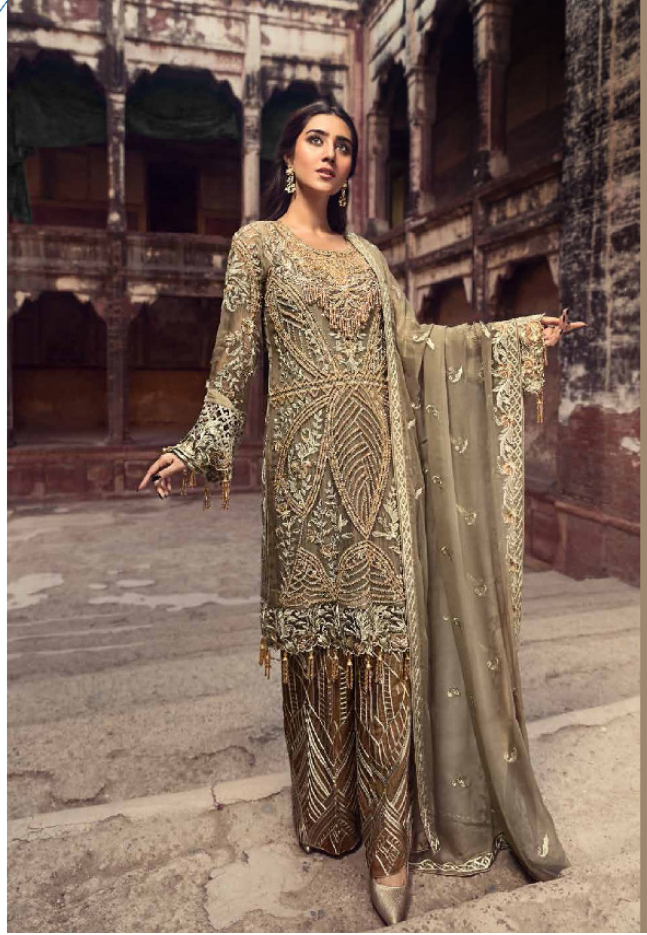

RINAZTM
FASHION

ZEBTAN Vol-2

RINAZ
FASHION
D.NO.1903

TOP - NET WITH HEAVY EMBROIDERY
& DIMOND WORK
BOTTOM INNER - NET WITH HEAVY EMBROIDERY
& HEAVY SHANTUN
DUPATTA - NAZNIN WITH HEAVY EMBROIDERY

D.No.	TOP	BOTTOM + I NNER	DUPATTA
1901	NET WITH HEAVY EMBROIDERY & DIMOND WORK	NET WITH HEAVY EMBROIDERY & HEAVY SHANTUN	NAZNIN WITH HEAVY EMBROIDERY
1902	NET WITH HEAVY EMBROIDERY & DIMOND WORK	NET WITH HEAVY EMBROIDERY & HEAVY SHANTUN	NAZNIN WITH HEAVY EMBROIDERY
1903	NET WITH HEAVY EMBROIDERY & DIMOND WORK	FUX JORGET WITH HEAVY EMBROIDERY & HEAVY SHANTUN	NAZNIN WITH HEAVY EMBROIDERY
1904	NET WITH HEAVY EMBROIDERY & DIMOND WORK	NET WITH HEAVY EMBROIDERY & HEAVY SHANTUN	NAZNIN WITH HEAVY EMBROIDERY
1905	NET WITH HEAVY EMBROIDERY & DIMOND WORK	NET WITH HEAVY EMBROIDERY & HEAVY SHANTUN	NAZNIN WITH HEAVY EMBROIDERY

ZEBTAN

*NOTE : Rate 1399 + 5% GST Extra.

VOL - 2

TOP - NET WITH HEAVY EMBROIDERY
& DIMOND WORK
BOTTOM INNER - NET WITH HEAVY EMBROIDERY
& HEAVY SHANTUN
DUPATTA - NAZNIN WITH HEAVY EMBROIDERY

TOP - NET WITH HEAVY EMBROIDERY
& DIMOND WORK
BOTTOM INNER - NET WITH HEAVY EMBROIDERY
& HEAVY SHANTUN
DUPATTA - NAZNIN WITH HEAVY EMBROIDERY

RINAZTM
FASHION

ZEBTAN Vol-2

RINAZTM
FASHION

ZEBTAN Vol-2

TOP - NET WITH HEAVY EMBROIDERY & DIMOND WORK
BOTTOM INNER - NET WITH HEAVY EMBROIDERY & HEAVY SHANTUN
DUPATTA - NAZNIN WITH HEAVY EMBROIDERY

D.NO.1901