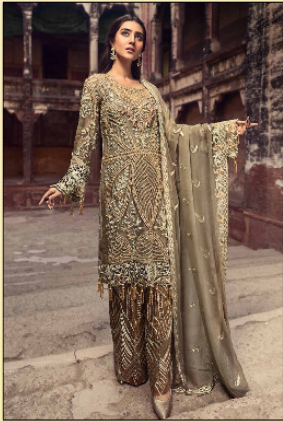

RINAZTM
FASHION

ZEBTAN Vol-2

RINAZTM
FASHION

ZEBTAN Vol-2

TOP - NET WITH HEAVY EMBROIDERY & DIMOND WORK
BOTTOM INNER - NET WITH HEAVY EMBROIDERY & HEAVY SHANTUN
DUPATTA - NAZNIN WITH HEAVY EMBROIDERY

D.NO.1901

D.NO.1902

D.NO.1904

D.NO.1903

ZEBTAN
Vol-2

D.NO.1905

TOP - NET WITH HEAVY EMBROIDERY
& DIMOND WORK
BOTTOM INNER - NET WITH HEAVY EMBROIDERY
& HEAVY SHANTUN
DUPATTA - NAZNIN WITH HEAVY EMBROIDERY

RINAZTM
FASHION