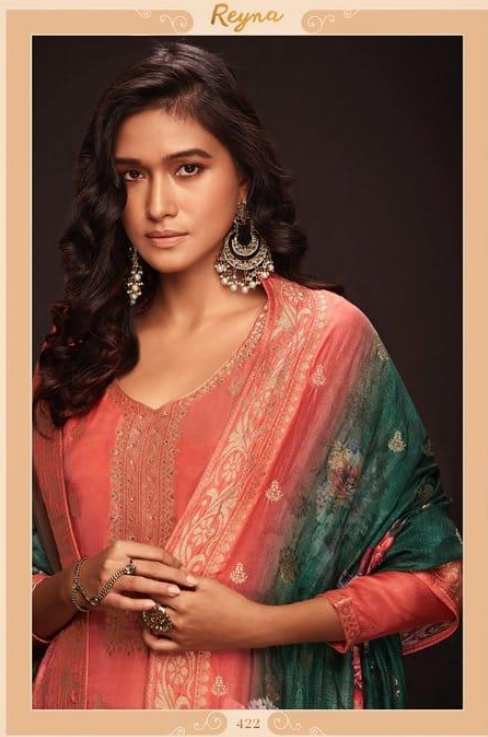

*Reyna*

Reyna

421

ELYSIAN  
*A divinely inspired*

*Reyna*

*Reyna*

**ELYSIAN**  
*A divinely inspired*

BY  
**Reyna**

DESIGN NO.	CATALOG NAME	DESCRIPTION	PRICE
421	ELYSIAN	TOP - MODAL JACQUARD DYED WITH HANDWORK & SWAROVSKI WORK ON NECK & EXTRA JACQUARD SLEEVES BOTTOM - SILK SATIN DYED DUPATTA- MODAL JACQUARD DIGITAL PRINT	2350/-
422	ELYSIAN	TOP - MODAL JACQUARD DYED WITH HANDWORK & SWAROVSKI WORK ON NECK & EXTRA JACQUARD SLEEVES BOTTOM - SILK SATIN DYED DUPATTA- MODAL JACQUARD DIGITAL PRINT	2350/-
423	ELYSIAN	TOP - MODAL JACQUARD DYED WITH HANDWORK & SWAROVSKI WORK ON NECK & EXTRA JACQUARD SLEEVES BOTTOM - SILK SATIN DYED DUPATTA- MODAL JACQUARD DIGITAL PRINT	2350/-
424	ELYSIAN	TOP - MODAL JACQUARD DYED WITH HANDWORK & SWAROVSKI WORK ON NECK & EXTRA JACQUARD SLEEVES BOTTOM - SILK SATIN DYED DUPATTA- MODAL JACQUARD DIGITAL PRINT	2350/-
425	ELYSIAN	TOP - MODAL JACQUARD DYED WITH HANDWORK & SWAROVSKI WORK ON NECK & EXTRA JACQUARD SLEEVES BOTTOM - SILK SATIN DYED DUPATTA- MODAL JACQUARD DIGITAL PRINT	2350/-
426	ELYSIAN	TOP - MODAL JACQUARD DYED WITH HANDWORK & SWAROVSKI WORK ON NECK & EXTRA JACQUARD SLEEVES BOTTOM - SILK SATIN DYED DUPATTA- MODAL JACQUARD DIGITAL PRINT	2350/-