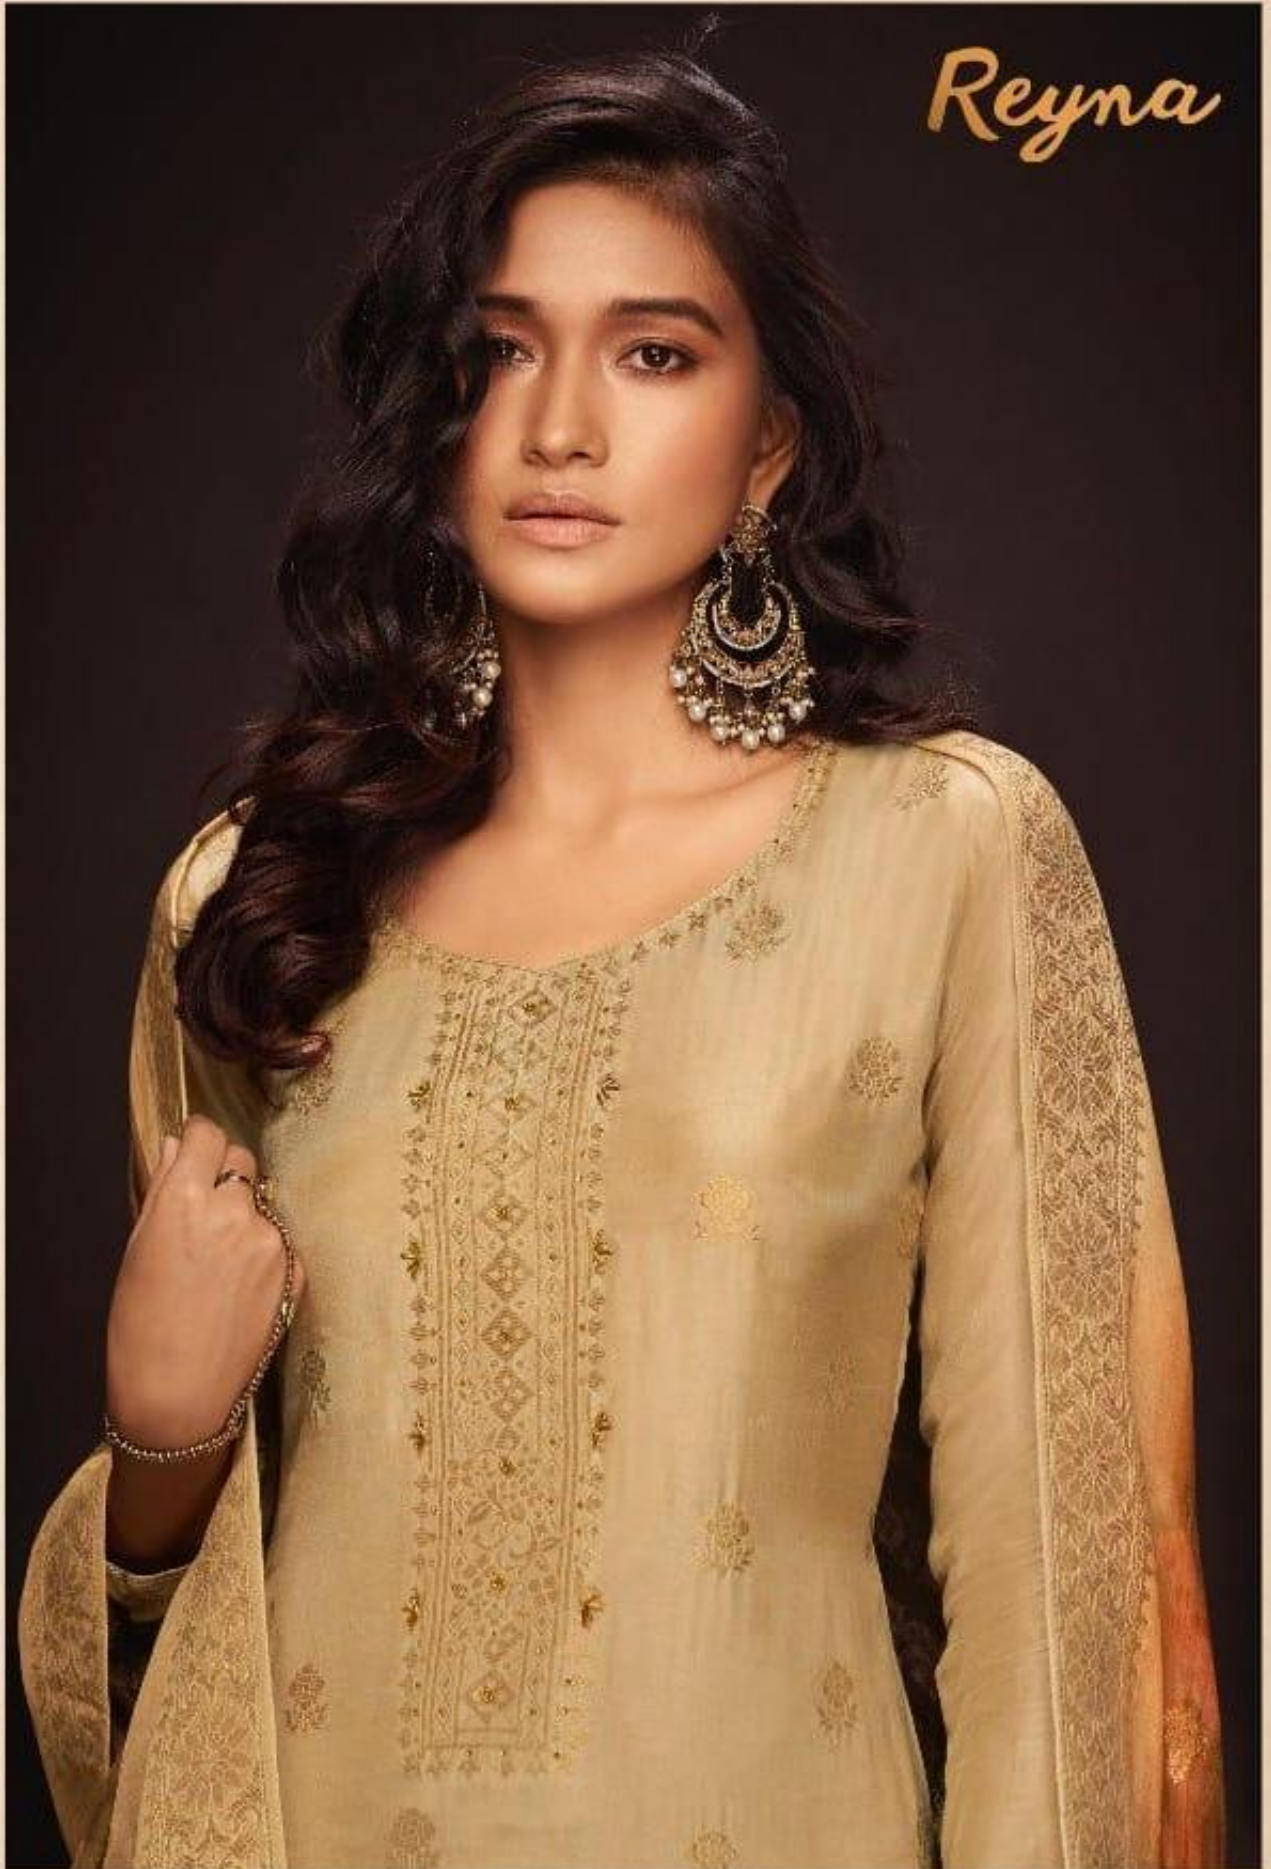

*Reyna*

Reyna

421

ELYSIAN  
*A divinely inspired*

*Reyna*

*Reyna*

**ELYSIAN**  
*A divinely inspired*

BY  
**Reyna**

DESIGN NO.	CATALOG NAME	DESCRIPTION	PRICE
421	ELYSIAN	TOP - MODAL JACQUARD DYED WITH HANDWORK & SWAROVSKI WORK ON NECK & EXTRA JACQUARD SLEEVES BOTTOM - SILK SATIN DYED DUPATTA- MODAL JACQUARD DIGITAL PRINT	2350/-
422	ELYSIAN	TOP - MODAL JACQUARD DYED WITH HANDWORK & SWAROVSKI WORK ON NECK & EXTRA JACQUARD SLEEVES BOTTOM - SILK SATIN DYED DUPATTA- MODAL JACQUARD DIGITAL PRINT	2350/-
423	ELYSIAN	TOP - MODAL JACQUARD DYED WITH HANDWORK & SWAROVSKI WORK ON NECK & EXTRA JACQUARD SLEEVES BOTTOM - SILK SATIN DYED DUPATTA- MODAL JACQUARD DIGITAL PRINT	2350/-
424	ELYSIAN	TOP - MODAL JACQUARD DYED WITH HANDWORK & SWAROVSKI WORK ON NECK & EXTRA JACQUARD SLEEVES BOTTOM - SILK SATIN DYED DUPATTA- MODAL JACQUARD DIGITAL PRINT	2350/-
425	ELYSIAN	TOP - MODAL JACQUARD DYED WITH HANDWORK & SWAROVSKI WORK ON NECK & EXTRA JACQUARD SLEEVES BOTTOM - SILK SATIN DYED DUPATTA- MODAL JACQUARD DIGITAL PRINT	2350/-
426	ELYSIAN	TOP - MODAL JACQUARD DYED WITH HANDWORK & SWAROVSKI WORK ON NECK & EXTRA JACQUARD SLEEVES BOTTOM - SILK SATIN DYED DUPATTA- MODAL JACQUARD DIGITAL PRINT	2350/-