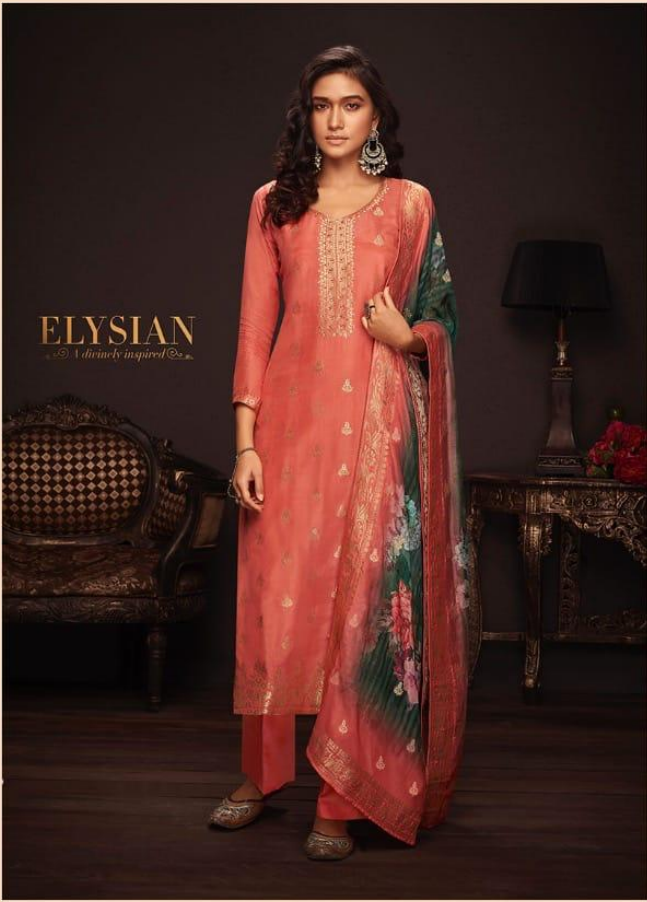

*Reyna*

Reyna

421

ELYSIAN  
*A divinely inspired*

*Reyna*

*Reyna*

**ELYSIAN**  
*A divinely inspired*

BY  
**Reyna**

DESIGN NO.	CATALOG NAME	DESCRIPTION	PRICE
421	ELYSIAN	TOP - MODAL JACQUARD DYED WITH HANDWORK & SWAROVSKI WORK ON NECK & EXTRA JACQUARD SLEEVES BOTTOM - SILK SATIN DYED DUPATTA- MODAL JACQUARD DIGITAL PRINT	2350/-
422	ELYSIAN	TOP - MODAL JACQUARD DYED WITH HANDWORK & SWAROVSKI WORK ON NECK & EXTRA JACQUARD SLEEVES BOTTOM - SILK SATIN DYED DUPATTA- MODAL JACQUARD DIGITAL PRINT	2350/-
423	ELYSIAN	TOP - MODAL JACQUARD DYED WITH HANDWORK & SWAROVSKI WORK ON NECK & EXTRA JACQUARD SLEEVES BOTTOM - SILK SATIN DYED DUPATTA- MODAL JACQUARD DIGITAL PRINT	2350/-
424	ELYSIAN	TOP - MODAL JACQUARD DYED WITH HANDWORK & SWAROVSKI WORK ON NECK & EXTRA JACQUARD SLEEVES BOTTOM - SILK SATIN DYED DUPATTA- MODAL JACQUARD DIGITAL PRINT	2350/-
425	ELYSIAN	TOP - MODAL JACQUARD DYED WITH HANDWORK & SWAROVSKI WORK ON NECK & EXTRA JACQUARD SLEEVES BOTTOM - SILK SATIN DYED DUPATTA- MODAL JACQUARD DIGITAL PRINT	2350/-
426	ELYSIAN	TOP - MODAL JACQUARD DYED WITH HANDWORK & SWAROVSKI WORK ON NECK & EXTRA JACQUARD SLEEVES BOTTOM - SILK SATIN DYED DUPATTA- MODAL JACQUARD DIGITAL PRINT	2350/-