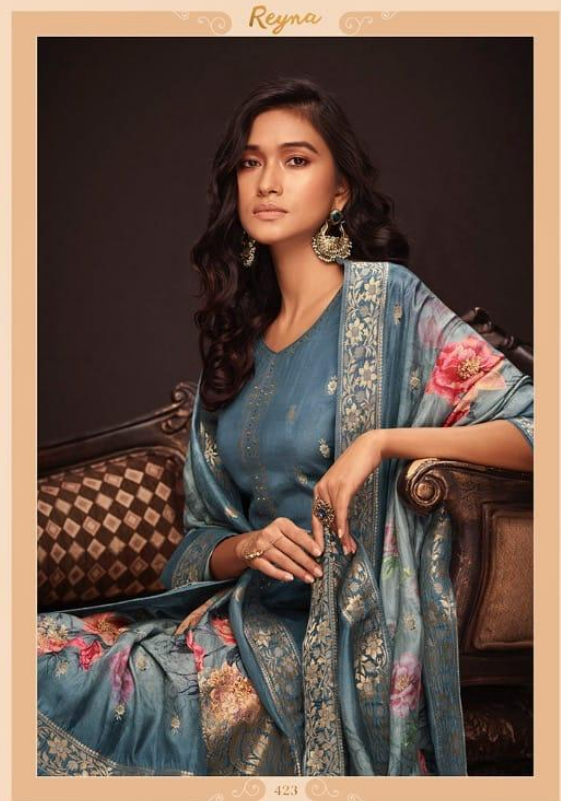

*Reyna*

Reyna

421

ELYSIAN  
*A divinely inspired*

*Reyna*

*Reyna*

**ELYSIAN**  
*A divinely inspired*

BY  
**Reyna**

DESIGN NO.	CATALOG NAME	DESCRIPTION	PRICE
421	ELYSIAN	TOP - MODAL JACQUARD DYED WITH HANDWORK & SWAROVSKI WORK ON NECK & EXTRA JACQUARD SLEEVES BOTTOM - SILK SATIN DYED DUPATTA- MODAL JACQUARD DIGITAL PRINT	2350/-
422	ELYSIAN	TOP - MODAL JACQUARD DYED WITH HANDWORK & SWAROVSKI WORK ON NECK & EXTRA JACQUARD SLEEVES BOTTOM - SILK SATIN DYED DUPATTA- MODAL JACQUARD DIGITAL PRINT	2350/-
423	ELYSIAN	TOP - MODAL JACQUARD DYED WITH HANDWORK & SWAROVSKI WORK ON NECK & EXTRA JACQUARD SLEEVES BOTTOM - SILK SATIN DYED DUPATTA- MODAL JACQUARD DIGITAL PRINT	2350/-
424	ELYSIAN	TOP - MODAL JACQUARD DYED WITH HANDWORK & SWAROVSKI WORK ON NECK & EXTRA JACQUARD SLEEVES BOTTOM - SILK SATIN DYED DUPATTA- MODAL JACQUARD DIGITAL PRINT	2350/-
425	ELYSIAN	TOP - MODAL JACQUARD DYED WITH HANDWORK & SWAROVSKI WORK ON NECK & EXTRA JACQUARD SLEEVES BOTTOM - SILK SATIN DYED DUPATTA- MODAL JACQUARD DIGITAL PRINT	2350/-
426	ELYSIAN	TOP - MODAL JACQUARD DYED WITH HANDWORK & SWAROVSKI WORK ON NECK & EXTRA JACQUARD SLEEVES BOTTOM - SILK SATIN DYED DUPATTA- MODAL JACQUARD DIGITAL PRINT	2350/-